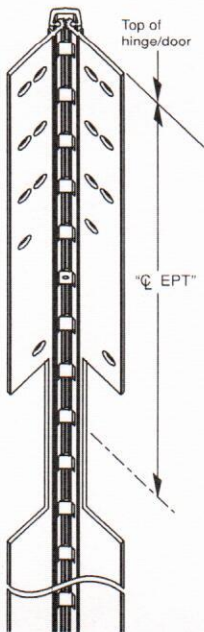

* Return Policy - requires prior approval, consult factory

Electrical Modifications

EPT - Electrical Power Transfer prep 600, 700, 705, and 715	\$105.00	List add per hinge
TW8 - Electric Through-Wire 600, 700, 705, and 715	\$345.00	List add per hinge
CON - Allegion Connect 600, 700, 705, and 715	\$47.00	List add per hinge (Must order with TW8 and add CON List Adder)

Standard cutout locations. Top Edge of Door to Centerline of cutout.

Consult factory for custom locations. Specify location from top edge of door to centerline of cutout.
TW8 location cannot be moved.

STD LENGTH	EPT	TW8
83"	30"	43-19/32"
85"	32"	45-17/32"
95"	42"	55-17/32"
120"	67"	80-17/32"

Optional Mounting Hardware

Standard Mounting Hardware Hollow Metal Self Drilling / Self Tapping Screws (TEK) for Door and Frame 1/2 Wood Screws	\$0.00	No List Add
Security Screws Hollow Metal Door and Frame	\$36.00	List add per hinge Specify SECHM
Wood Screws Wood Door and Frame	\$20.00	List add per hinge Specify WD
Thread Forming Screws Hollow Metal Door and Frame <i>Recommended for grout filled frame. (Pilot holes required)</i>	\$20.00	List add per hinge Specify TF