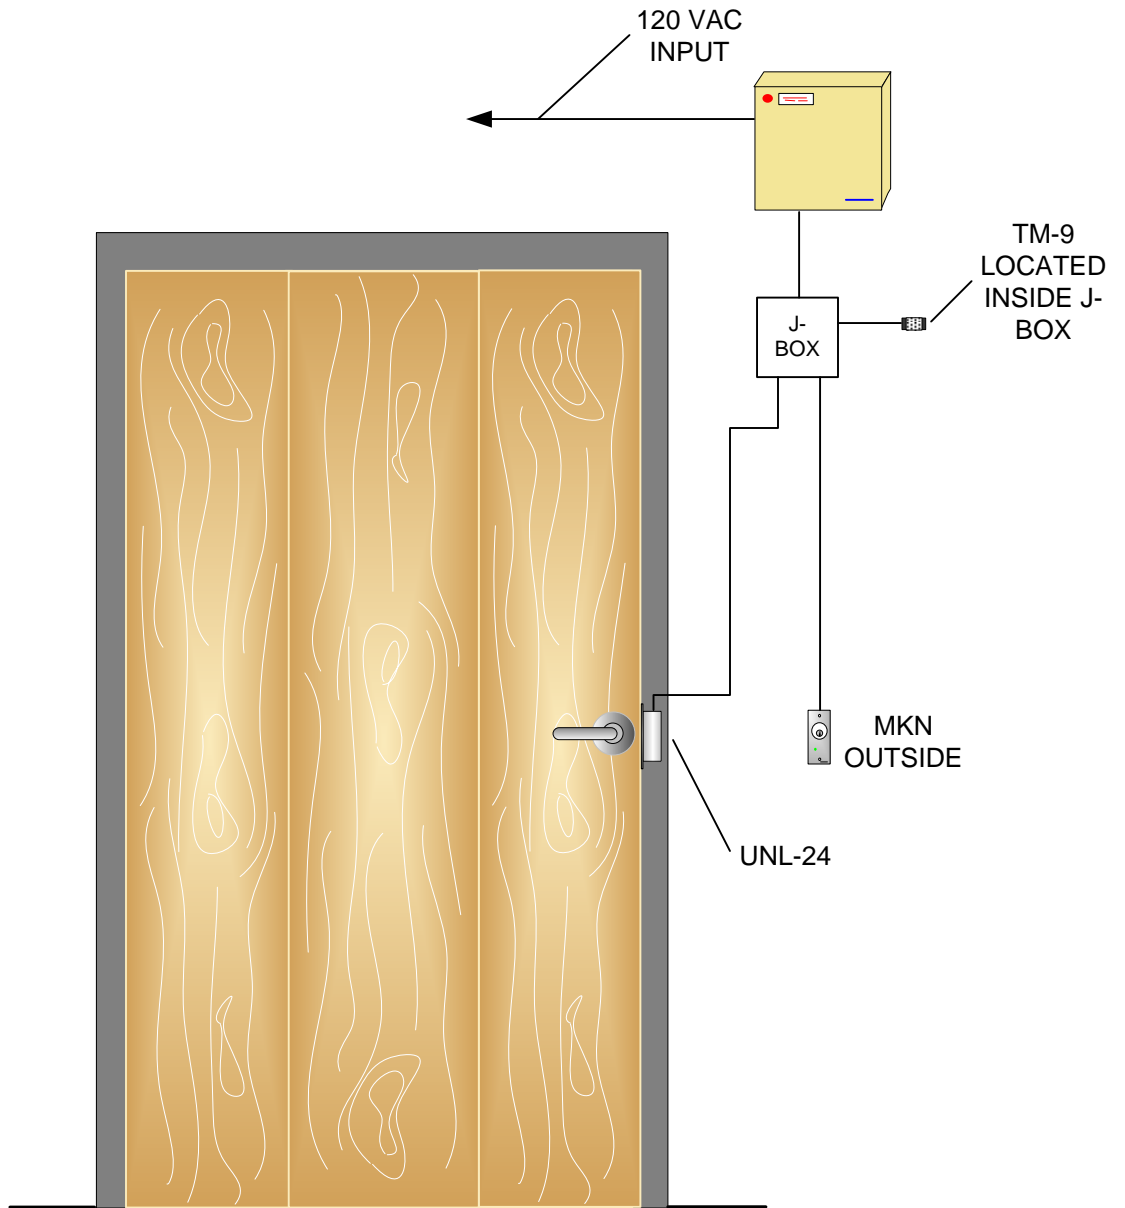

INSIDE VIEW

COMMENTS: MOST DEVICES COME WITH WIRE LEADS IN DIFFERENT LENGTHS DEPENDING ON WHAT MODEL IT IS. IF LONGER WIRE RUNS ARE REQUIRED 18G STRANDED WIRE IS FINE FOR SHORTER WIRE RUNS ON A 12 V SYSTEM. 22G WIRE IS ACCEPTABLE FOR SHORTER WIRE RUNS ON A 24 V SYSTEM. FOR SPECIFIC WIRE GAUGE QUESTIONS ON LONGER RUNS OR SYSTEMS PLEASE CALL OUR TECH SUPPORT LINE AT 1-800-MAGLOCK OR 1-800-624-5625.

SINGLE DOOR KEY ENTRY UNL-24	Revision: 1	Number of Pages: 3	DRAWING # SEC-21	Drawn By: EBERGERET
	Date: 4-23-04	Page Number: 3		Approved By: RSALAZAR

SECURITRON MAGNALOCK CORP., 550 Vista Blvd., Sparks NV 89434 USA
Tel: (775) 355-5625 (800) MAGLOCK Fax: Mkt. (775) 355-5636, Fax: Admin. (775) 355-5633
Website: www.securitron.com E-mail: info@securitron.com