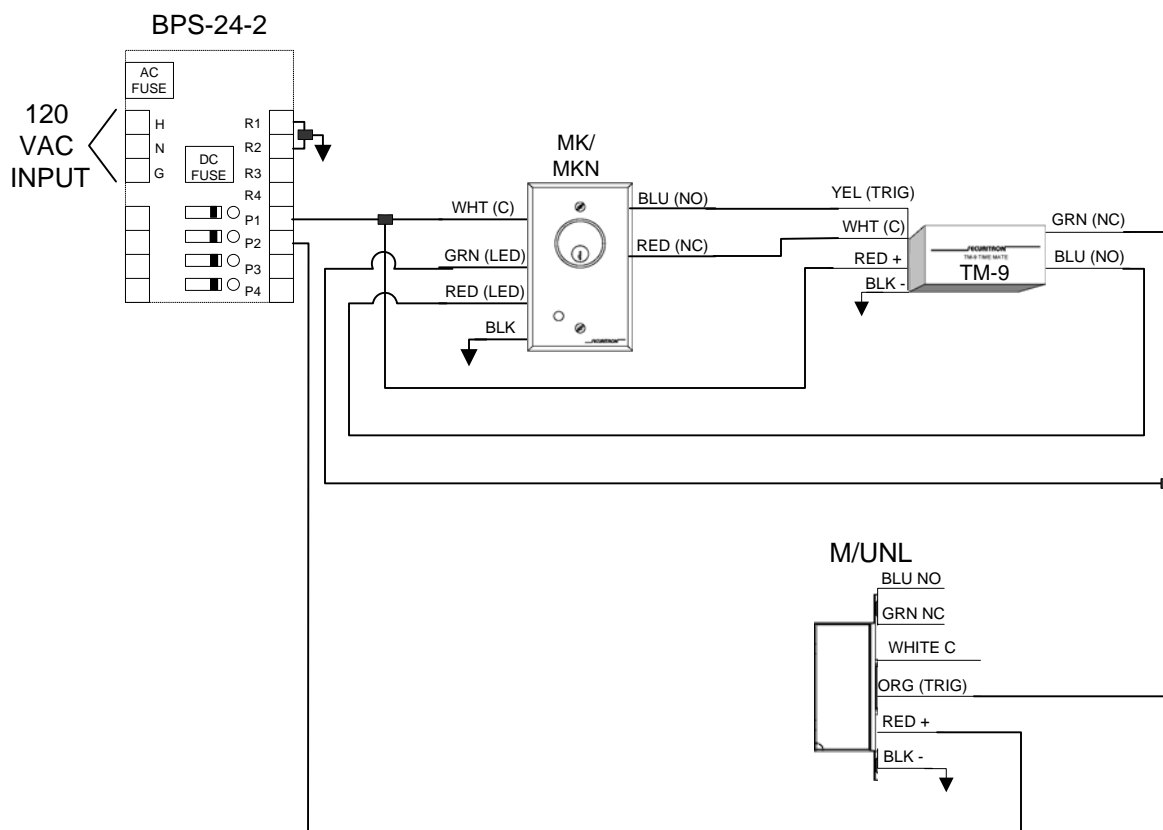

SECURITRON SYSTEM # 21

Application

Single door key entry with UNL-24

Operation

Outside Operation: From outside keyswlch will unlock door.

Inside Operation: free egress from lever set.

Securitron System Components

1 each	Electric strike UNL-24
1 each	Key switch MK
1 each	Timer TM-9
1 each	Power Supply BPS-24-1
1 each	Battery B-24-5

Additional Components Required

TBA	Hinges
1 each	Closer
1 each	Kickplate
1 each	Stop
TBA	Gasketing (as required)

Options

COMMENTS: MOST DEVICES COME WITH WIRE LEADS IN DIFFERENT LENGTHS DEPENDING ON WHAT MODEL IT IS. IF LONGER WIRE RUNS ARE REQUIRED 18G STRANDED WIRE IS FINE FOR SHORTER WIRE RUNS ON A 12 V SYSTEM. 22G WIRE IS ACCEPTABLE FOR SHORTER WIRE RUNS ON A 24 V SYSTEM. FOR SPECIFIC WIRE GUAGE QUESTIONS ON LONGER RUNS OR SYSTEMS PLEASE CALL OUR TECH SUPPORT LINE AT 1-800-MAGLOCK OR 1-800-624-5625.

Point to Point Wiring Diagram for Door

COMMENTS: MOST DEVICES COME WITH WIRE LEADS IN DIFFERENT LENGTHS DEPENDING ON WHAT MODEL IT IS. IF LONGER WIRE RUNS ARE REQUIRED 18G STRANDED WIRE IS FINE FOR SHORTER WIRE RUNS ON A 12 V SYSTEM. 22G WIRE IS ACCEPTABLE FOR SHORTER WIRE RUNS ON A 24 V SYSTEM. FOR SPECIFIC WIRE GAUGE QUESTIONS ON LONGER RUNS OR SYSTEMS PLEASE CALL OUR TECH SUPPORT LINE AT 1-800-MAGLOCK OR 1-800-624-5625.