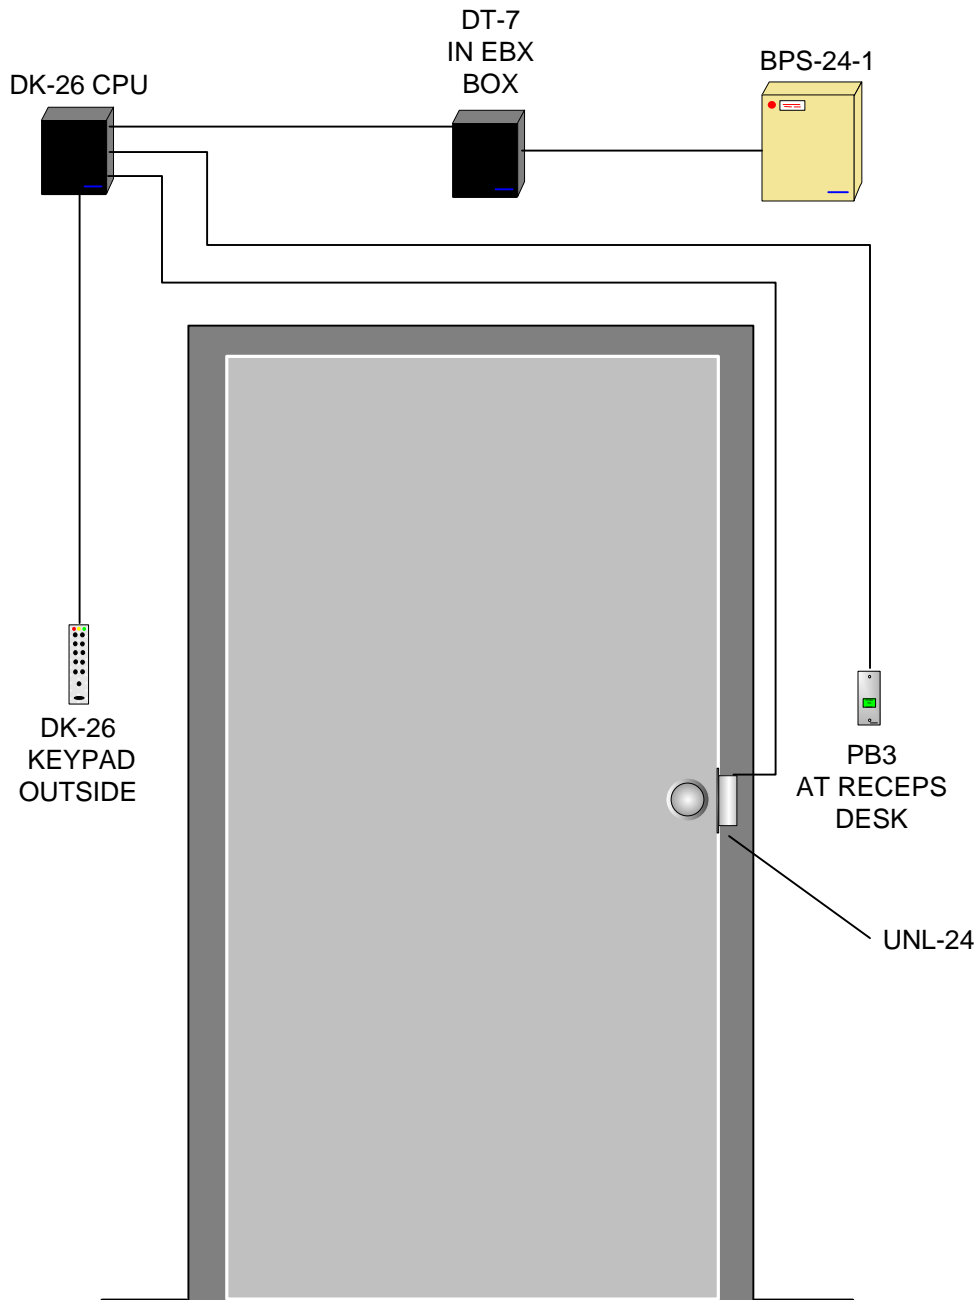

INSIDE VIEW

COMMENTS: MOST DEVICES COME WITH WIRE LEADS IN DIFFERENT LENGTHS DEPENDING ON WHAT MODEL IT IS. IF LONGER WIRE RUNS ARE REQUIRED 18G STRANDED WIRE IS FINE FOR SHORTER WIRE RUNS ON A 12 V SYSTEM. 22G WIRE IS ACCEPTABLE FOR SHORTER WIRE RUNS ON A 24 V SYSTEM. FOR SPECIFIC WIRE GAUGE QUESTIONS ON LONGER RUNS OR SYSTEMS PLEASE CALL OUR TECH SUPPORT LINE AT 1-800-MAGLOCK OR 1-800-624-5625.

SINGLE DOOR DIGITAL ENTRY FREE EGRESS ELECTRIC STRIKE WITH DT-7 TIMER	Revision: 1	Number of Pages: 3	DRAWING # SEC-18	Drawn By: EBERGERET
	Date: 4-23-04	Page Number: 3		Approved By: RSALAZAR

SECURITRON MAGNALOCK CORP., 550 Vista Blvd., Sparks NV 89434 USA
Tel: (775) 355-5625 (800) MAGLOCK Fax: Mkt. (775) 355-5636, Fax: Admin. (775) 355-5633
Website: www.securitron.com E-mail: info@securitron.com