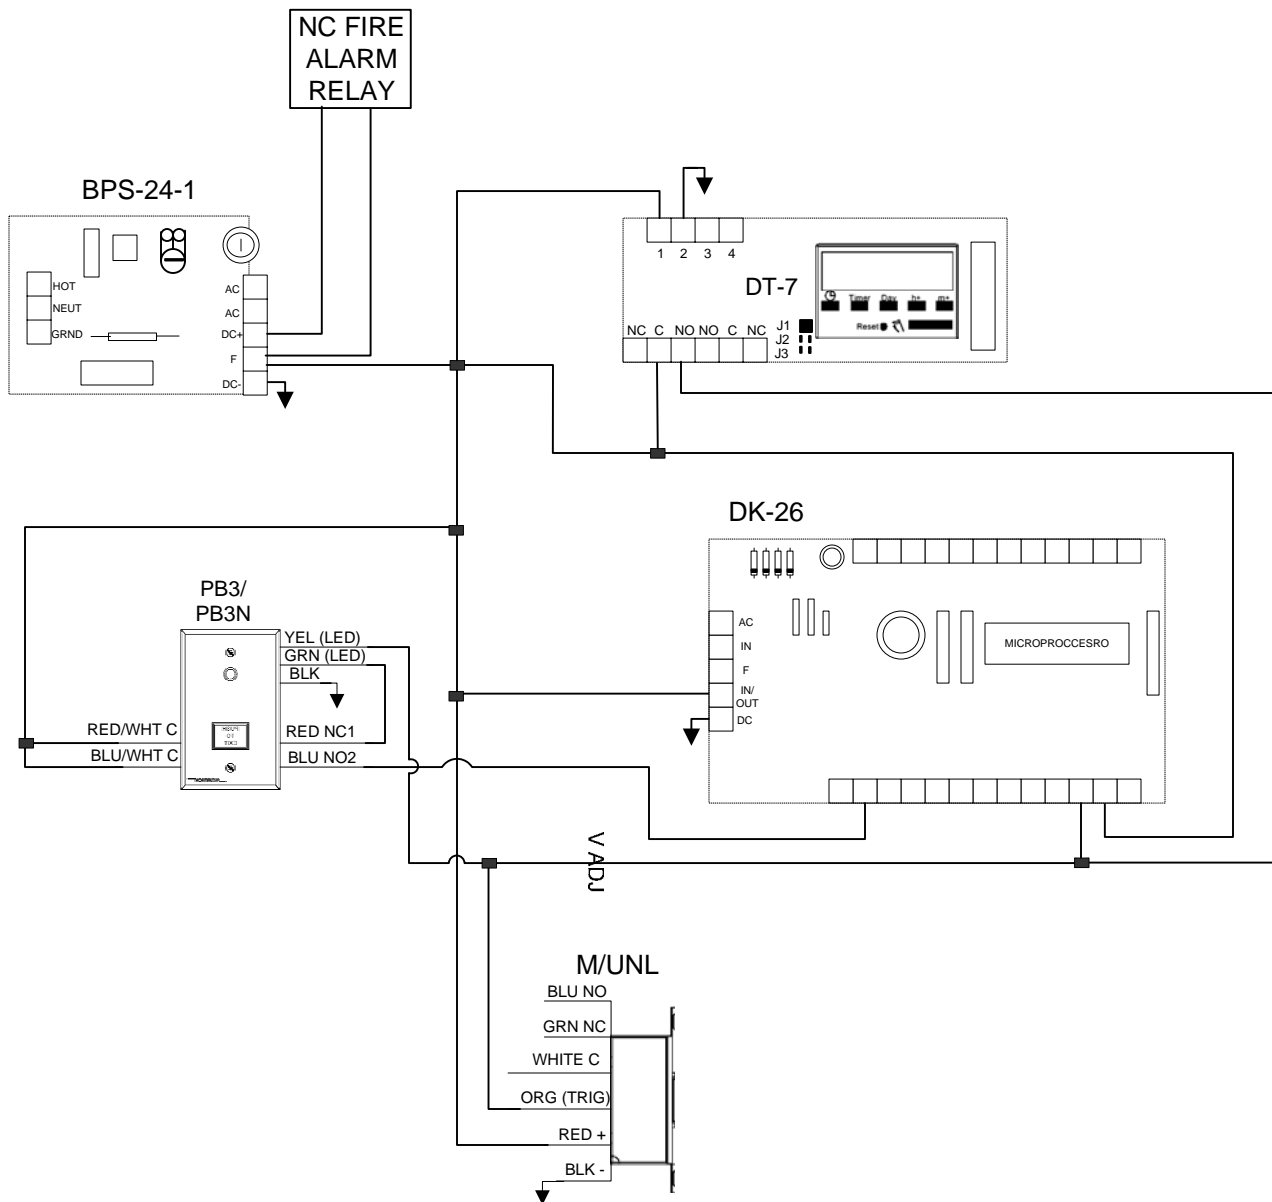

## Securiton System Components

1 each	Electric strike UNL-24
1 each	Digital Keypad DK-26
1 each	Timer DT-7
1 each	Power Supply BPS-24-1
1 each	Battery B-24-5
1 each	Push Button PB3

## Additional Components Required

TBA	Hinges
2 each	Closer
2 each	Kickplate
2 each	Stop
TBA	Gasketing (as required)

## Options

COMMENTS: MOST DEVICES COME WITH WIRE LEADS IN DIFFERENT LENGTHS DEPENDING ON WHAT MODEL IT IS. IF LONGER WIRE RUNS ARE REQUIRED 18G STRANDED WIRE IS FINE FOR SHORTER WIRE RUNS ON A 12 V SYSTEM. 22G WIRE IS ACCEPTABLE FOR SHORTER WIRE RUNS ON A 24 V SYSTEM. FOR SPECIFIC WIRE GAUGE QUESTIONS ON LONGER RUNS OR SYSTEMS PLEASE CALL OUR TECH SUPPORT LINE AT 1-800-MAGLOCK OR 1-800-624-5625.

## Point to Point Wiring Diagram

COMMENTS: MOST DEVICES COME WITH WIRE LEADS IN DIFFERENT LENGTHS DEPENDING ON WHAT MODEL IT IS. IF LONGER WIRE RUNS ARE REQUIRED 18G STRANDED WIRE IS FINE FOR SHORTER WIRE RUNS ON A 12 V SYSTEM. 22G WIRE IS ACCEPTABLE FOR SHORTER WIRE RUNS ON A 24 V SYSTEM. FOR SPECIFIC WIRE GAUGE QUESTIONS ON LONGER RUNS OR SYSTEMS PLEASE CALL OUR TECH SUPPORT LINE AT 1-800-MAGLOCK OR 1-800-624-5625.