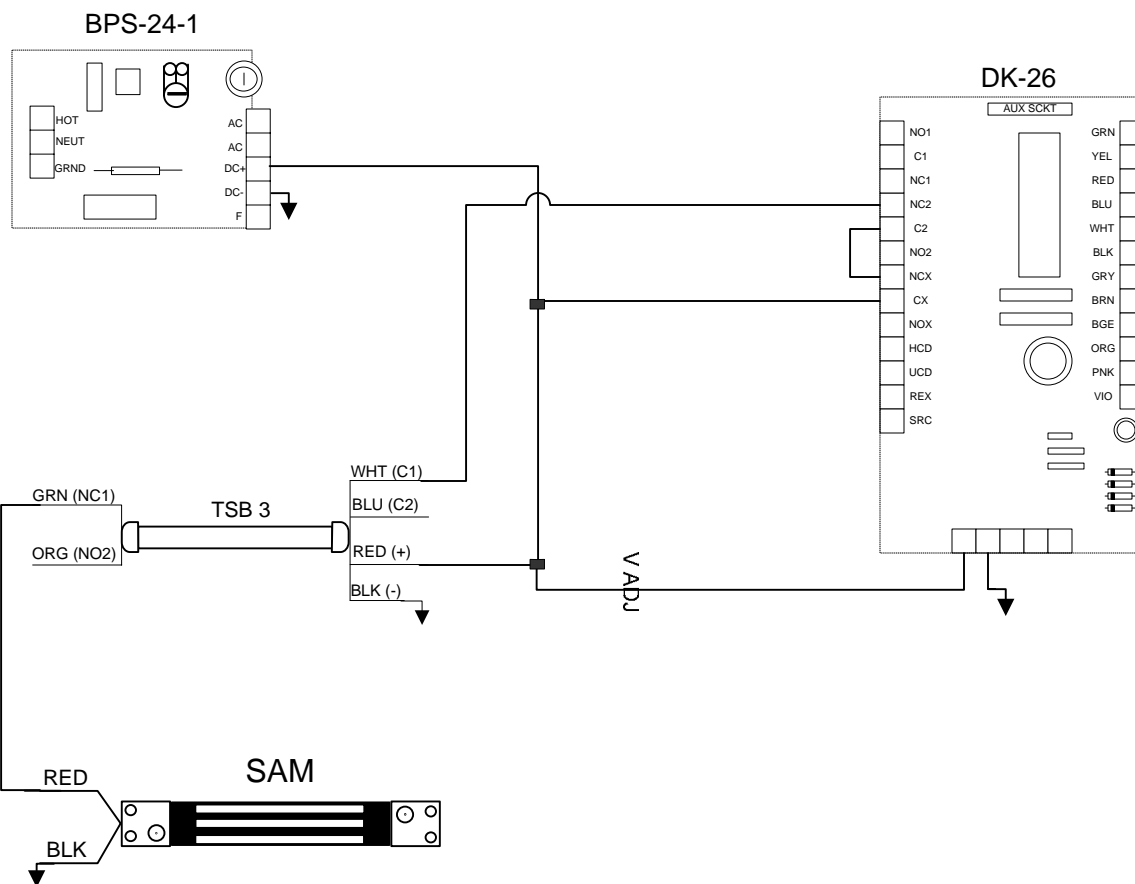

SECURITRON SYSTEM # 17

Application

Single door with digital entry free egress. Hard code used to toggle lock off and on while user codes give momentary entry.

Operation

Outside Operation: from outside user code will deenergize maglock momentarily while the hard code will toggle lock off and on.

Inside Operation: From inside the TSB-3 will provide free egress at all times.

Securitron System Components

1 each	Magnalock SAM
2 each	Digital Keypad DK-26
2 each	Touch Sense Bar TSB-3CL
1 each	Power Supply BPS-24-1
1 each	Battery B-24-5
1 each	Key Switch MKA

Additional Components Required

TBA	Hinges
2 each	Closer
2 each	Kickplate
2 each	Stop
TBA	Gasketing (as required)

Options

COMMENTS: MOST DEVICES COME WITH WIRE LEADS IN DIFFERENT LENGTHS DEPENDING ON WHAT MODEL IT IS. IF LONGER WIRE RUNS ARE REQUIRED 18G STRANDED WIRE IS FINE FOR SHORTER WIRE RUNS ON A 12 V SYSTEM. 22G WIRE IS ACCEPTABLE FOR SHORTER WIRE RUNS ON A 24 V SYSTEM. FOR SPECIFIC WIRE GAUGE QUESTIONS ON LONGER RUNS OR SYSTEMS PLEASE CALL OUR TECH SUPPORT LINE AT 1-800-MAGLOCK OR 1-800-624-5625.

Point to Point Wiring Diagram for

NOTES:

MUST HAVE UNIT SET FOR DURESS MODE. ENTER CODE #75 ON KEYPAD WHILE IN PROGRAMING TO ACTIVATE DURESS MODE. NOW THE HARD CODE WILL TOGGLE THE LOCK OFF AND ON. AND THE USER CODES STILL ONLY GIVE YOU MOMENTARY UNLOCK