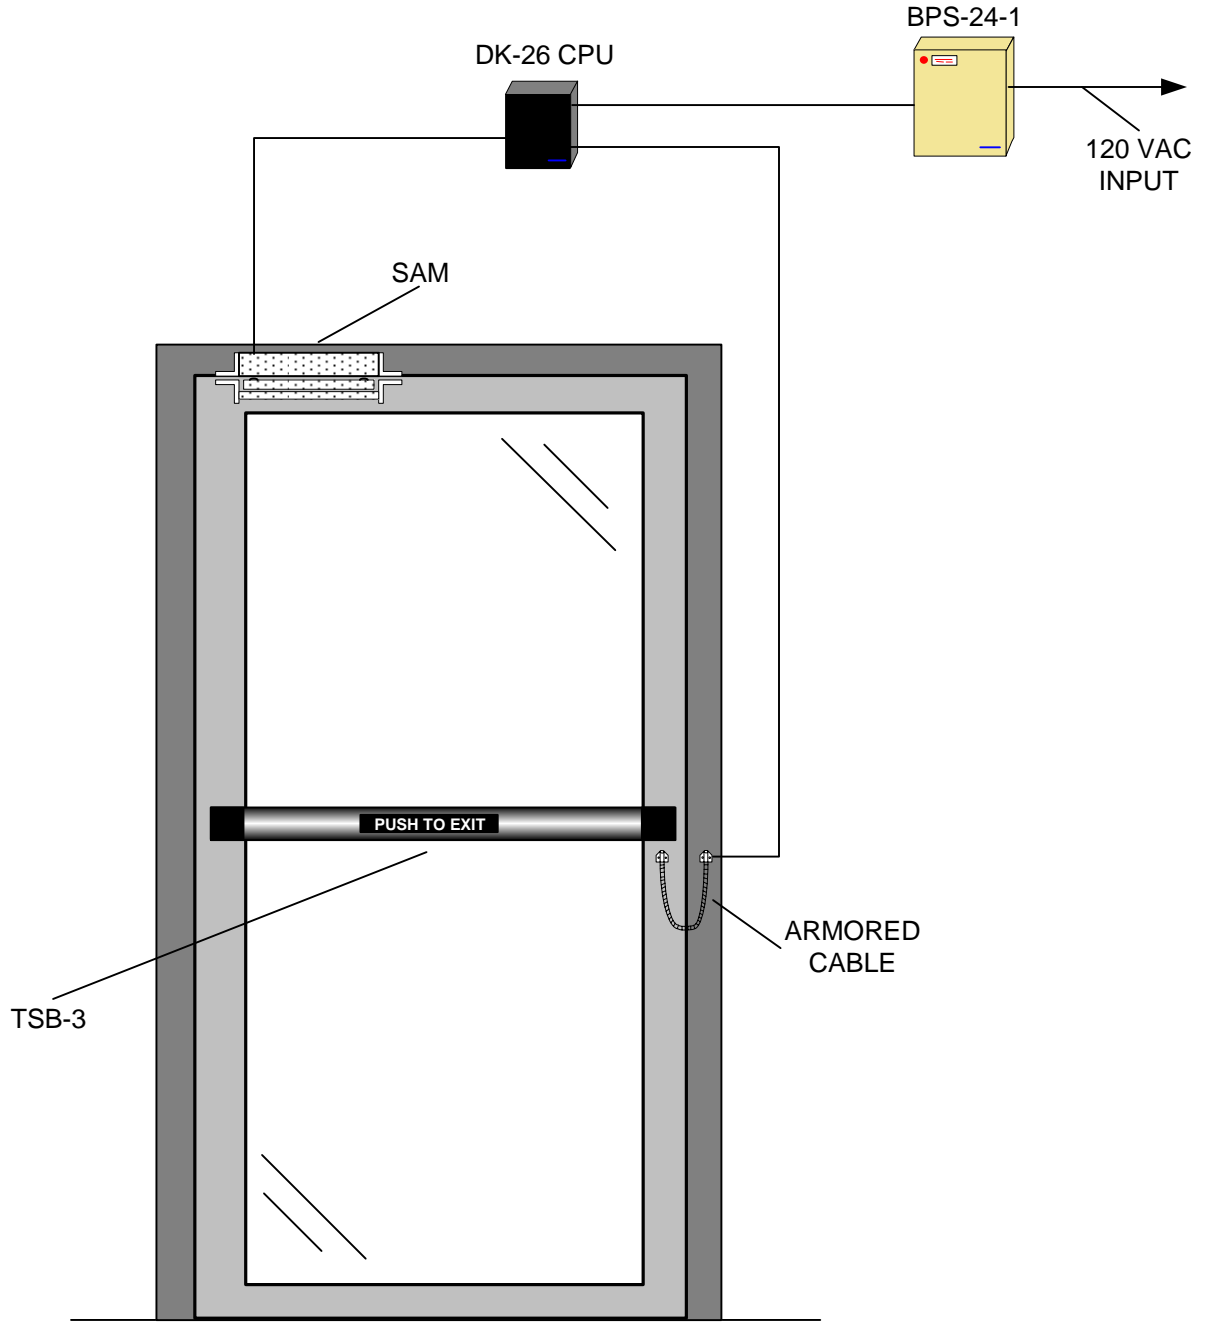

INSIDE

COMMENTS: MOST DEVICES COME WITH WIRE LEADS IN DIFFERENT LENGTHS DEPENDING ON WHAT MODEL IT IS. IF LONGER WIRE RUNS ARE REQUIRED 18G STRANDED WIRE IS FINE FOR SHORTER WIRE RUNS ON A 12 V SYSTEM. 22G WIRE IS ACCEPTABLE FOR SHORTER WIRE RUNS ON A 24 V SYSTEM. FOR SPECIFIC WIRE GAUGE QUESTIONS ON LONGER RUNS OR SYSTEMS PLEASE CALL OUR TECH SUPPORT LINE AT 1-800-MAGLOCK OR 1-800-624-5625.

HARD CODE TOGGLES LOCK OFF AN ON, USER CODES STILL GIVE MOMENTARY UNLOCK	Revision: 1	Number of Pages: 4	DRAWING # SEC-17	Drawn By: EBERGERET
	Date: 4-23-04	Page Number: 4		Approved By: RSALAZAR

SECURITRON MAGNALOCK CORP., 550 Vista Blvd., Sparks NV 89434 USA
Tel: (775) 355-5625 (800) MAGLOCK Fax: Mkt. (775) 355-5636, Fax: Admin. (775) 355-5633
Website: www.securitron.com E-mail: info@securitron.com