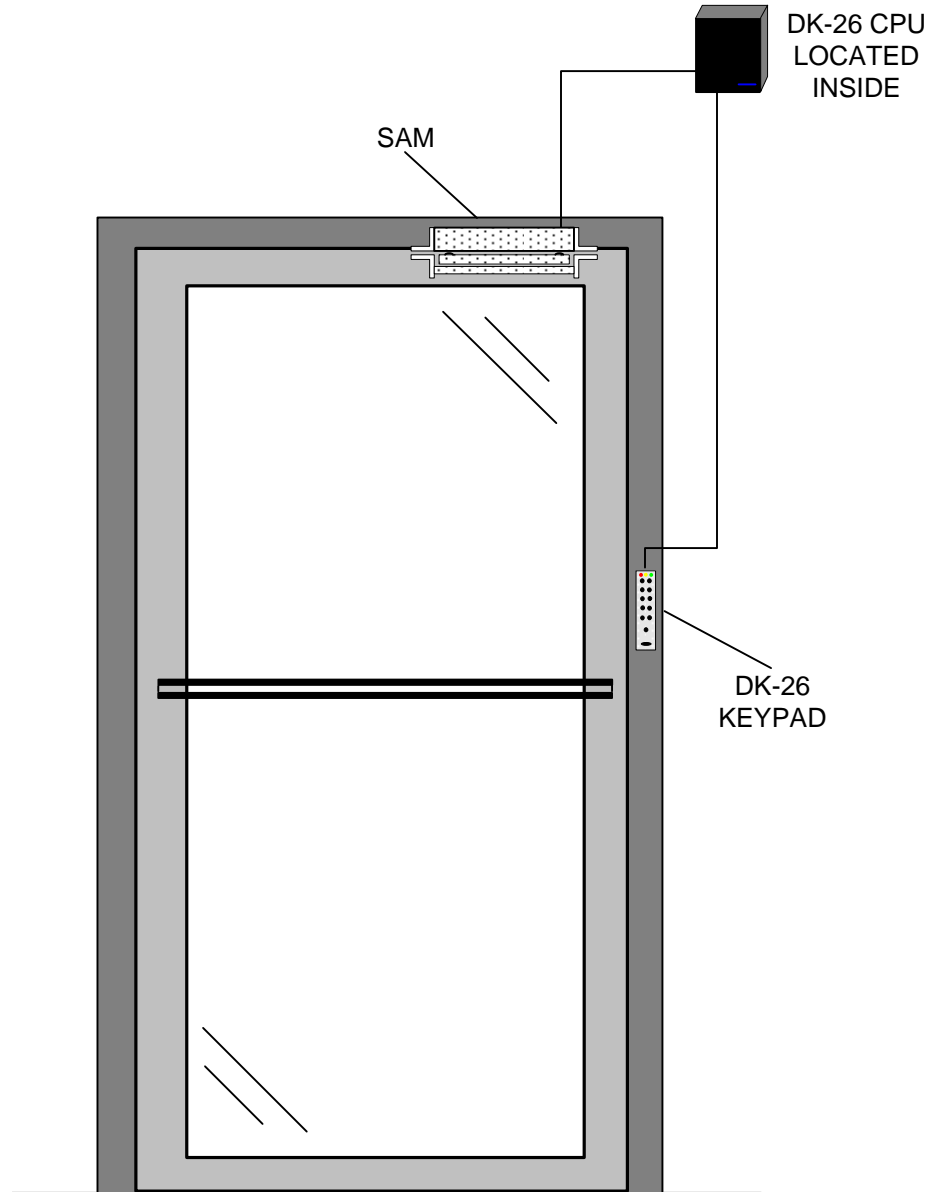

OUTSIDE

COMMENTS: MOST DEVICES COME WITH WIRE LEADS IN DIFFERENT LENGTHS DEPENDING ON WHAT MODEL IT IS. IF LONGER WIRE RUNS ARE REQUIRED 18G STRANDED WIRE IS FINE FOR SHORTER WIRE RUNS ON A 12 V SYSTEM. 22G WIRE IS ACCEPTABLE FOR SHORTER WIRE RUNS ON A 24 V SYSTEM. FOR SPECIFIC WIRE GAUGE QUESTIONS ON LONGER RUNS OR SYSTEMS PLEASE CALL OUR TECH SUPPORT LINE AT 1-800-MAGLOCK OR 1-800-624-5625.

HARD CODE TOGGLES LOCK OFF AN ON, USER CODES STILL GIVE MOMENTARY UNLOCK	Revision: 1	Number of Pages: 4	DRAWING # SEC-17	Drawn By: EBERGERET
	Date: 4-23-04	Page Number: 3		Approved By: RSALAZAR

SECURITRON MAGNALOCK CORP., 550 Vista Blvd., Sparks NV 89434 USA
Tel: (775) 355-5625 (800) MAGLOCK Fax: Mkt. (775) 355-5636, Fax: Admin. (775) 355-5633
Website: www.securitron.com E-mail: info@securitron.com