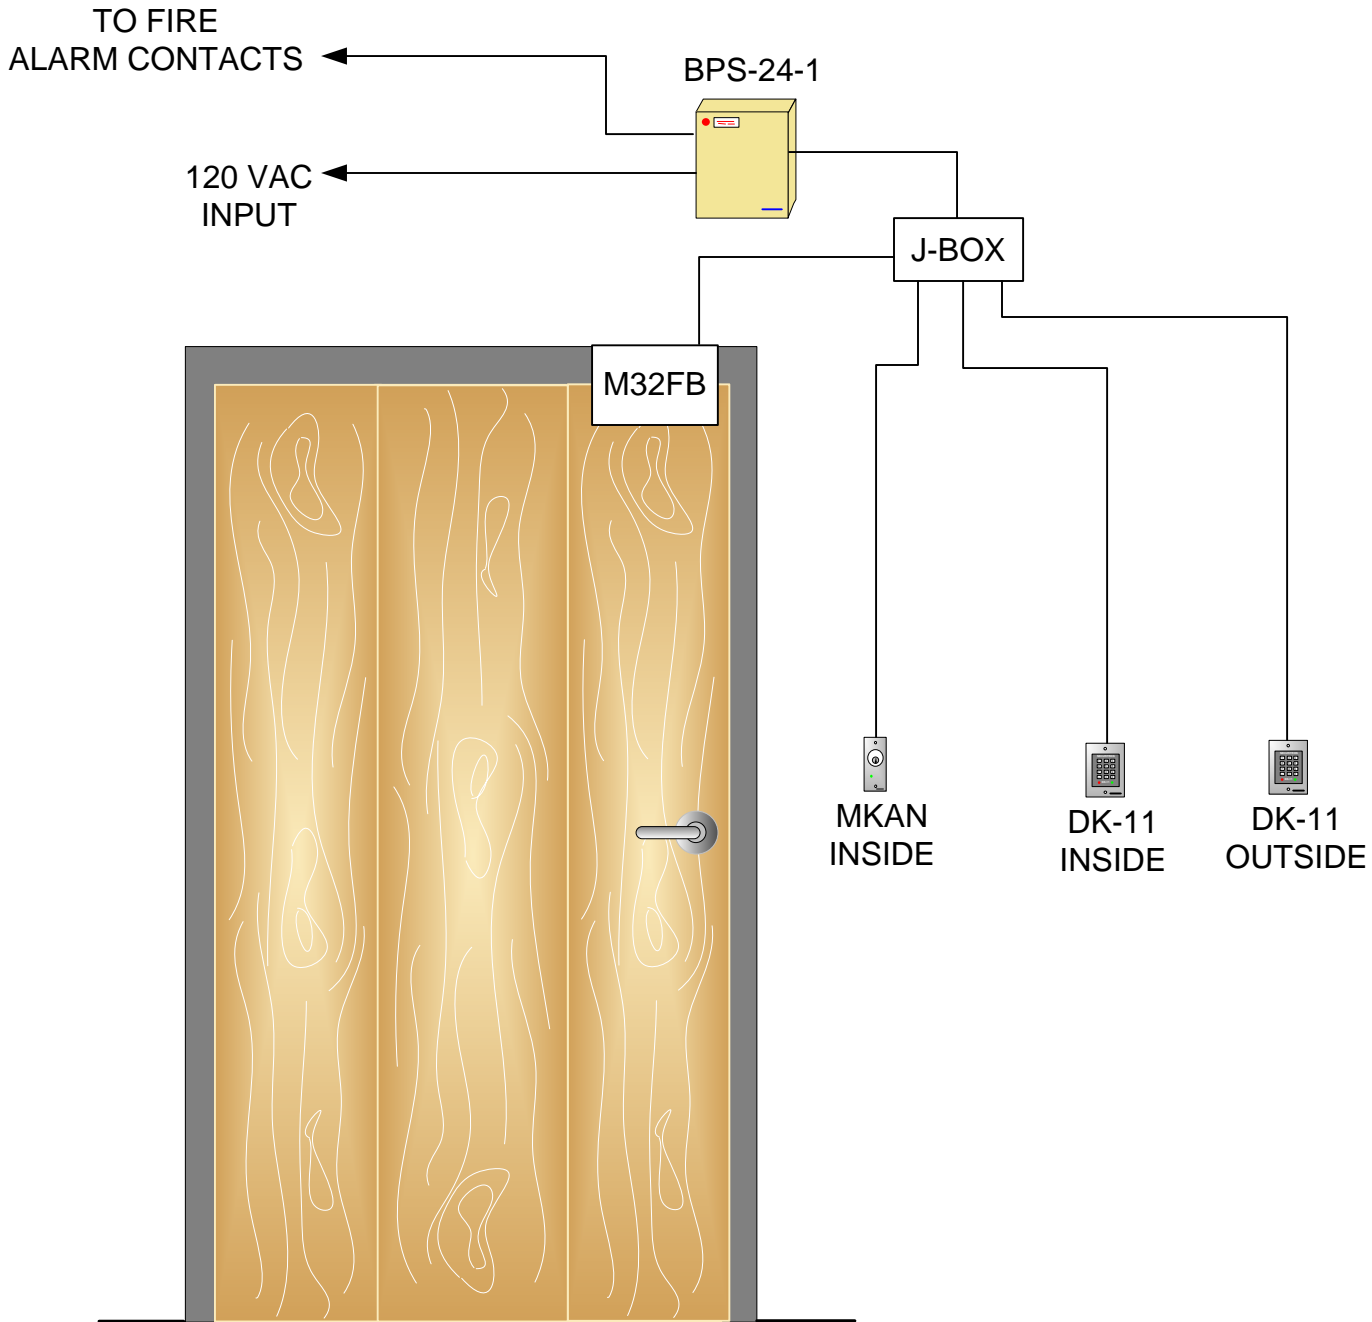

COMMENTS: MOST DEVICES COME WITH WIRE LEADS IN DIFFERENT LENGTHS DEPENDING ON WHAT MODEL IT IS. IF LONGER WIRE RUNS ARE REQUIRED 18G STRANDED WIRE IS FINE FOR SHORTER WIRE RUNS ON A 12 V SYSTEM. 22G WIRE IS ACCEPTABLE FOR SHORTER WIRE RUNS ON A 24 V SYSTEM. FOR SPECIFIC WIRE GAUGE QUESTIONS ON LONGER RUNS OR SYSTEMS PLEASE CALL OUR TECH SUPPORT LINE AT 1-800-MAGLOCK OR 1-800-624-5625.

SINGLE DOOR/ SECURE ROOM DIGIT ENTRY DIGITAL EXIT WITH MAINTAINED KEY SWITCH	Revision: 1	Number of Pages: 3	DRAWING # SEC-19	Drawn By: EBERGERET
	Date: 4-23-04	Page Number: 3		Approved By: RSALAZAR

SECURITRON MAGNALOCK CORP., 550 Vista Blvd., Sparks NV 89434 USA
Tel: (775) 355-5625 (800) MAGLOCK Fax: Mkt. (775) 355-5636, Fax: Admin. (775) 355-5633
Website: www.securitron.com E-mail: info@securitron.com