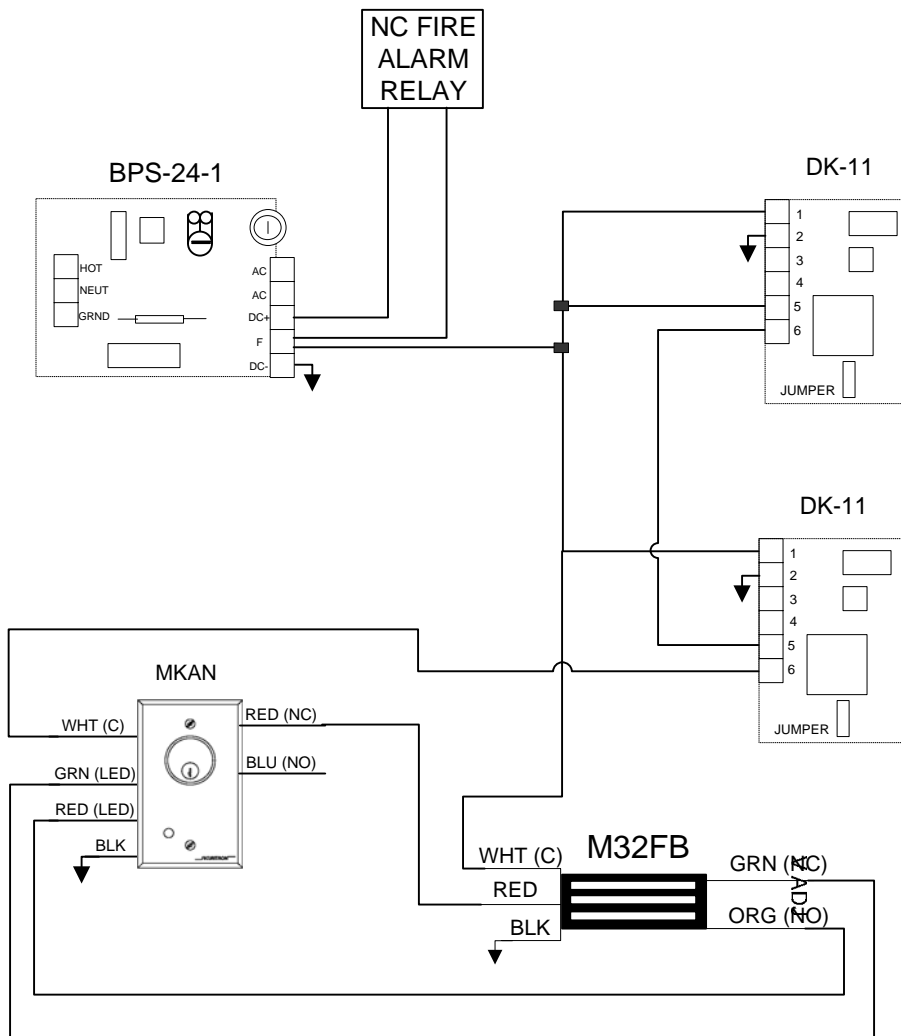

Point to Point Wiring Diagram

COMMENTS: MOST DEVICES COME WITH WIRE LEADS IN DIFFERENT LENGTHS DEPENDING ON WHAT MODEL IT IS. IF LONGER WIRE RUNS ARE REQUIRED 18G STRANDED WIRE IS FINE FOR SHORTER WIRE RUNS ON A 12 V SYSTEM. 22G WIRE IS ACCEPTABLE FOR SHORTER WIRE RUNS ON A 24 V SYSTEM. FOR SPECIFIC WIRE GAUGE QUESTIONS ON LONGER RUNS OR SYSTEMS PLEASE CALL OUR TECH SUPPORT LINE AT 1-800-MAGLOCK OR 1-800-624-5625.

SINGLE DOOR/ SECURE ROOM DIGIT ENTRY DIGITAL EXIT WITH MAINTAINED KEY SWITCH	Revision: 1	Number of Pages: 3	DRAWING # SEC-19	Drawn By: EBERGERET
	Date: 4-23-04	Page Number: 2		Approved By: RSALAZAR

SECURITRON MAGNALOCK CORP., 550 Vista Blvd., Sparks NV 89434 USA
Tel: (775) 355-5625 (800) MAGLOCK Fax: Mkt. (775) 355-5636, Fax: Admin. (775) 355-5633
Website: www.securitron.com E-mail: info@securitron.com