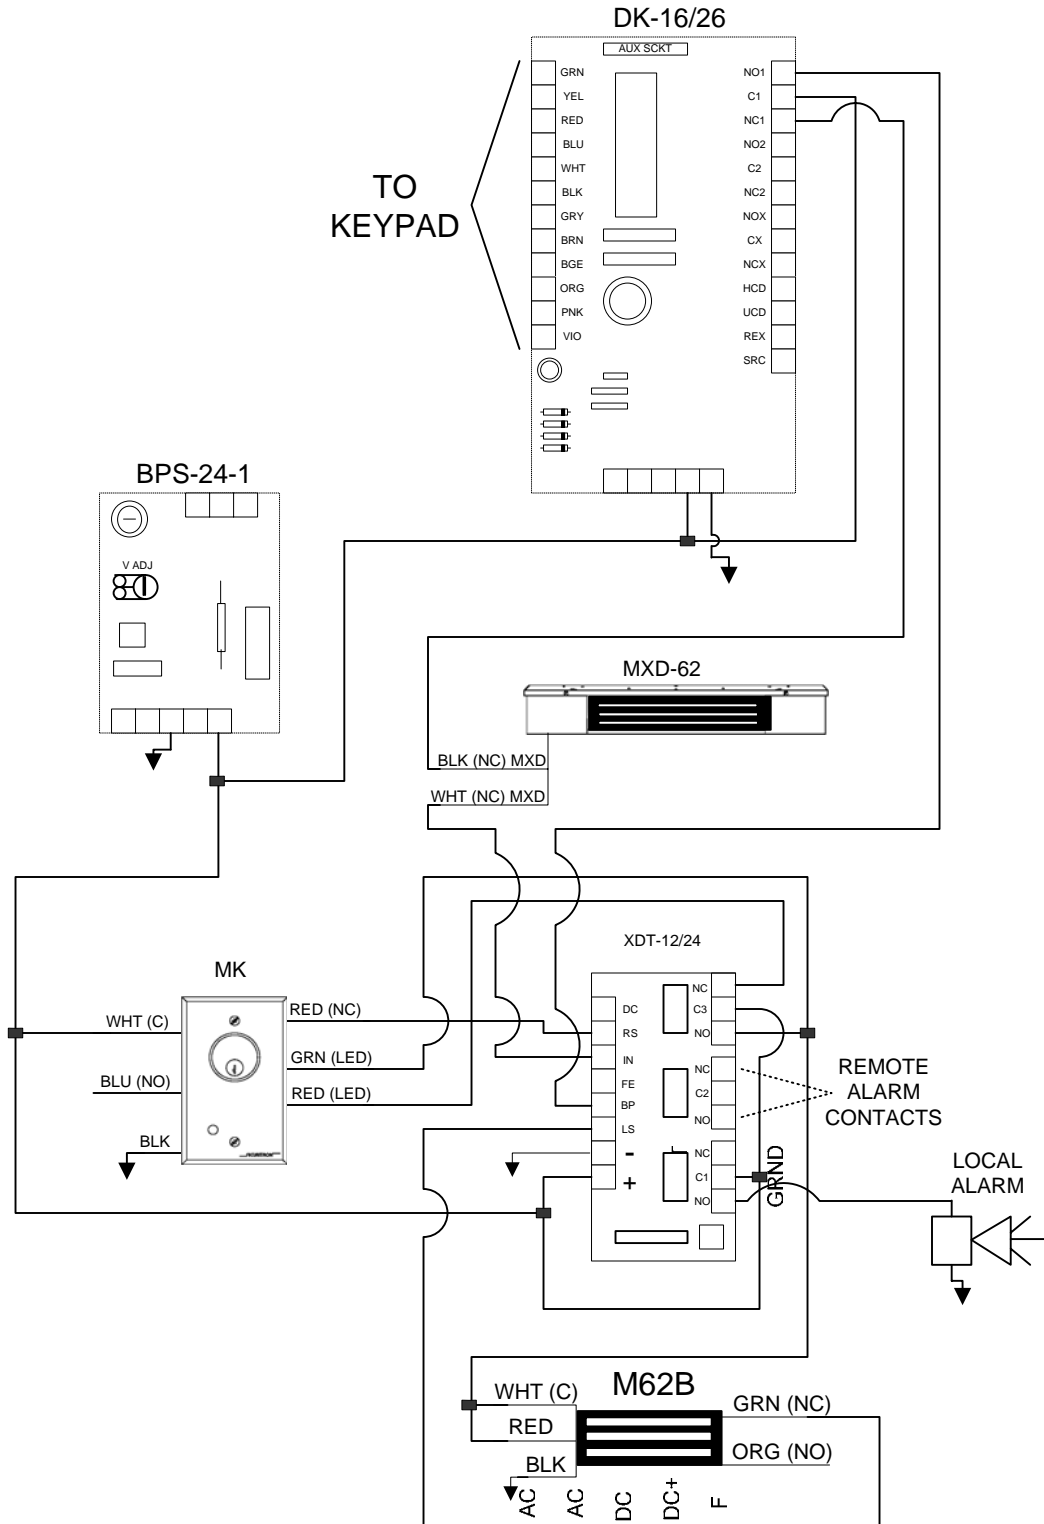

COMMENTS: MOST DEVICES COME WITH WIRE LEADS IN DIFFERENT LENGTHS DEPENDING ON WHAT MODEL IT IS. IF LONGER WIRE RUNS ARE REQUIRED 18G STRANDED WIRE IS FINE FOR SHORTER WIRE RUNS ON A 12 V SYSTEM. 22G WIRE IS ACCEPTABLE FOR SHORTER WIRE RUNS ON A 24 V SYSTEM. FOR SPECIFIC WIRE GAUGE QUESTIONS ON LONGER RUNS OR SYSTEMS PLEASE CALL OUR TECH SUPPORT LINE AT 1-800-MAGLOCK OR 1-800-624-5625.

SINGLE DOOR EXIT DELAY WITH DOOR MOVEMENT INITIATE, DIGITAL ACCESS/ EGRESS AND KEY SWITCH RESET POINT TO POINT	Revision: 1	Number of Pages: 3	DRAWING # SEC-5	Drawn By: EBERGERET
	Date: 4-23-04	Page Number: 1		Approved By: RSALAZAR

SECURITRON MAGNALOCK CORP., 550 Vista Blvd., Sparks NV 89434 USA
Tel: (775) 355-5625 (800) MAGLOCK Fax: Mkt. (775) 355-5636, Fax: Admin. (775) 355-5633
Website: www.securitron.com E-mail: info@securitron.com