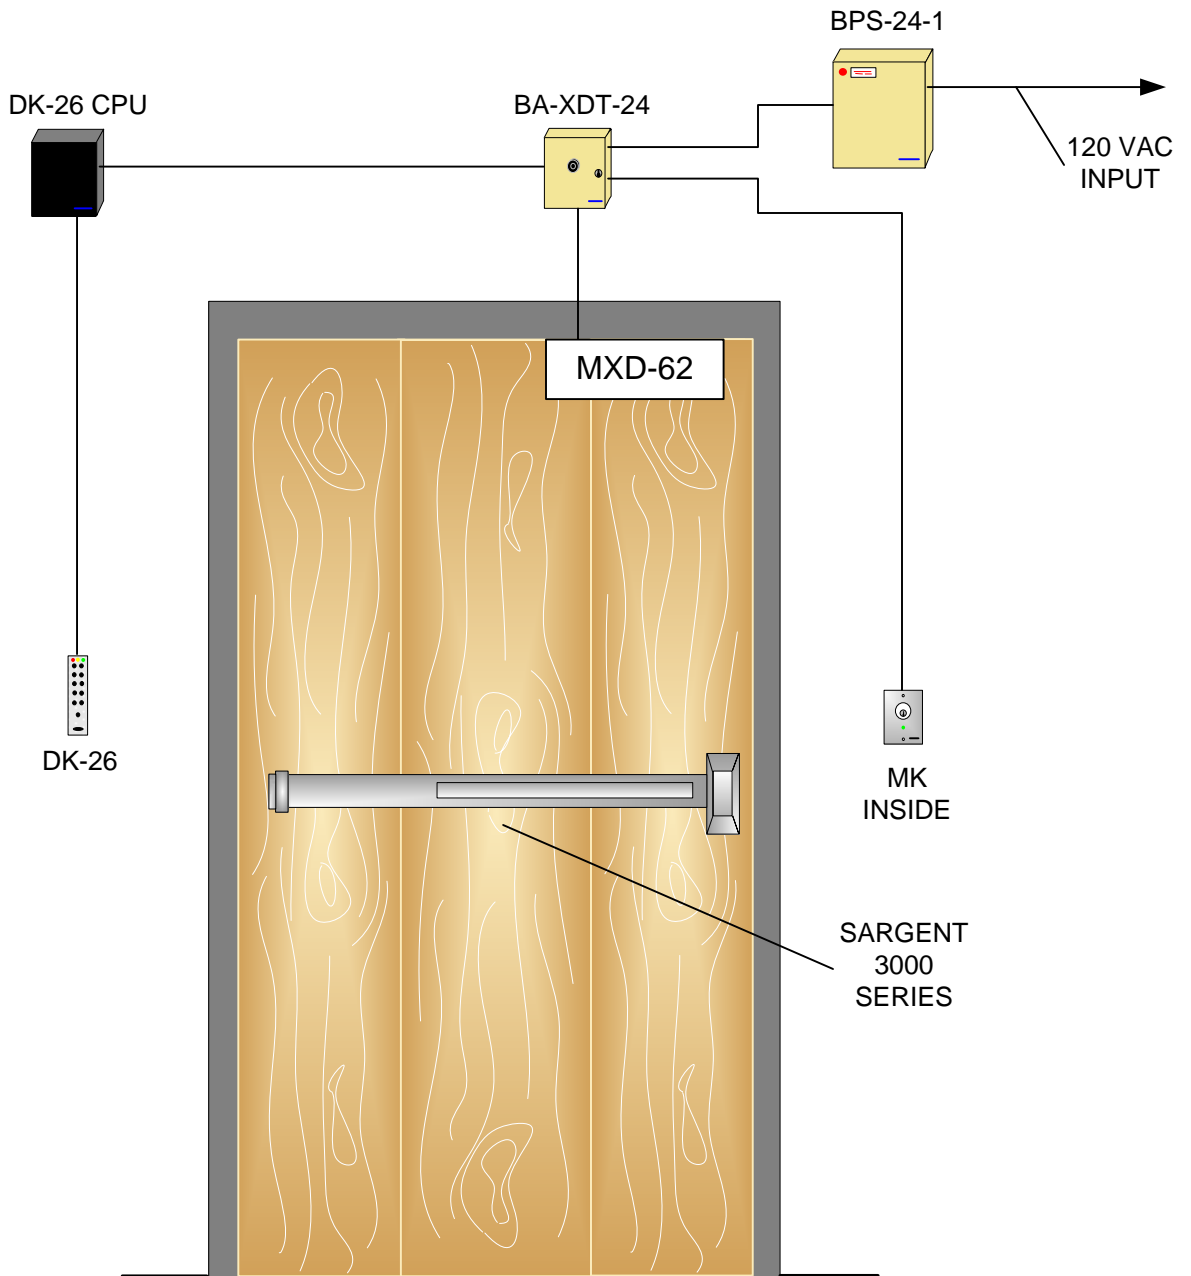

COMMENTS: MOST DEVICES COME WITH WIRE LEADS IN DIFFERENT LENGTHS DEPENDING ON WHAT MODEL IT IS. IF LONGER WIRE RUNS ARE REQUIRED 18G STRANDED WIRE IS FINE FOR SHORTER WIRE RUNS ON A 12 V SYSTEM. 22G WIRE IS ACCEPTABLE FOR SHORTER WIRE RUNS ON A 24 V SYSTEM. FOR SPECIFIC WIRE GAUGE QUESTIONS ON LONGER RUNS OR SYSTEMS PLEASE CALL OUR TECH SUPPORT LINE AT 1-800-MAGLOCK OR 1-800-624-5625.

SINGLE DOOR EXIT DELAY WITH DOOR MOVEMENT INITIATE, DIGITAL ACCESS/ EGRESS AND KEY SWITCH RESET RISER	Revision: 1	Number of Pages: 3	DRAWING # SEC-5	Drawn By: EBERGERET
	Date: 4-23-04	Page Number: 3		Approved By: RSALAZAR

SECURITRON MAGNALOCK CORP., 550 Vista Blvd., Sparks NV 89434 USA
Tel: (775) 355-5625 (800) MAGLOCK Fax: Mkt. (775) 355-5636, Fax: Admin. (775) 355-5633
Website: www.securitron.com E-mail: info@securitron.com