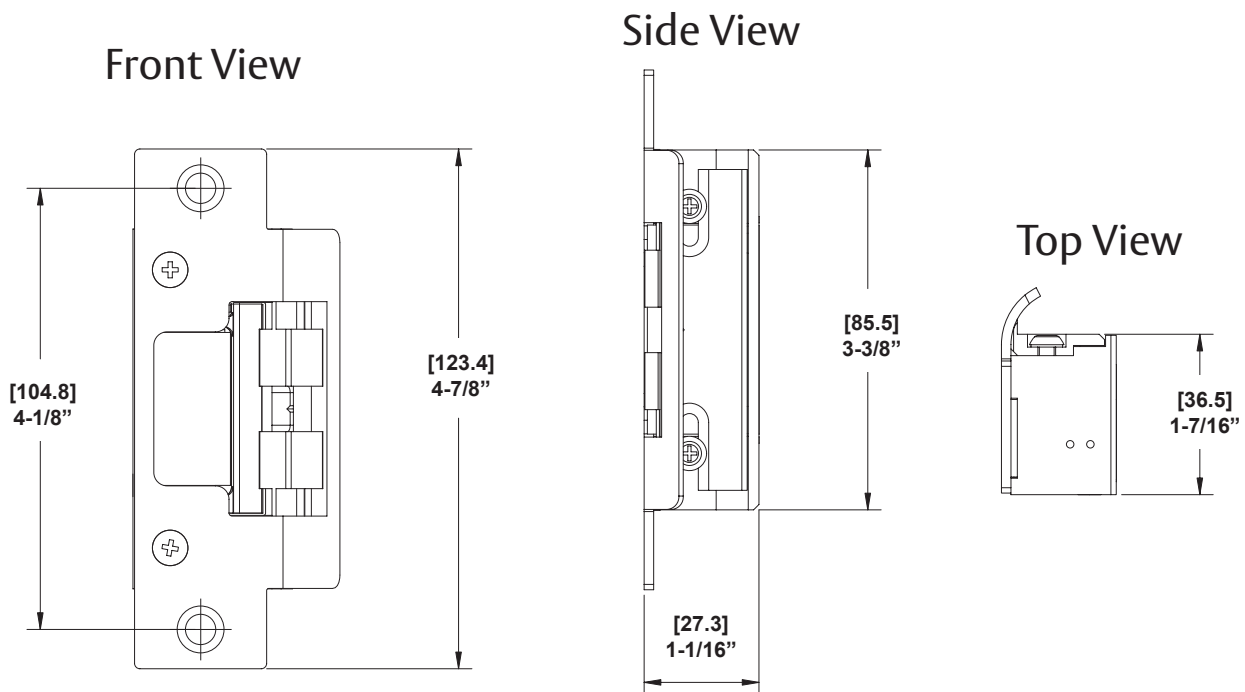

HES 8300 Electric Strike Dimensional Drawings

diagram shown with 801 option