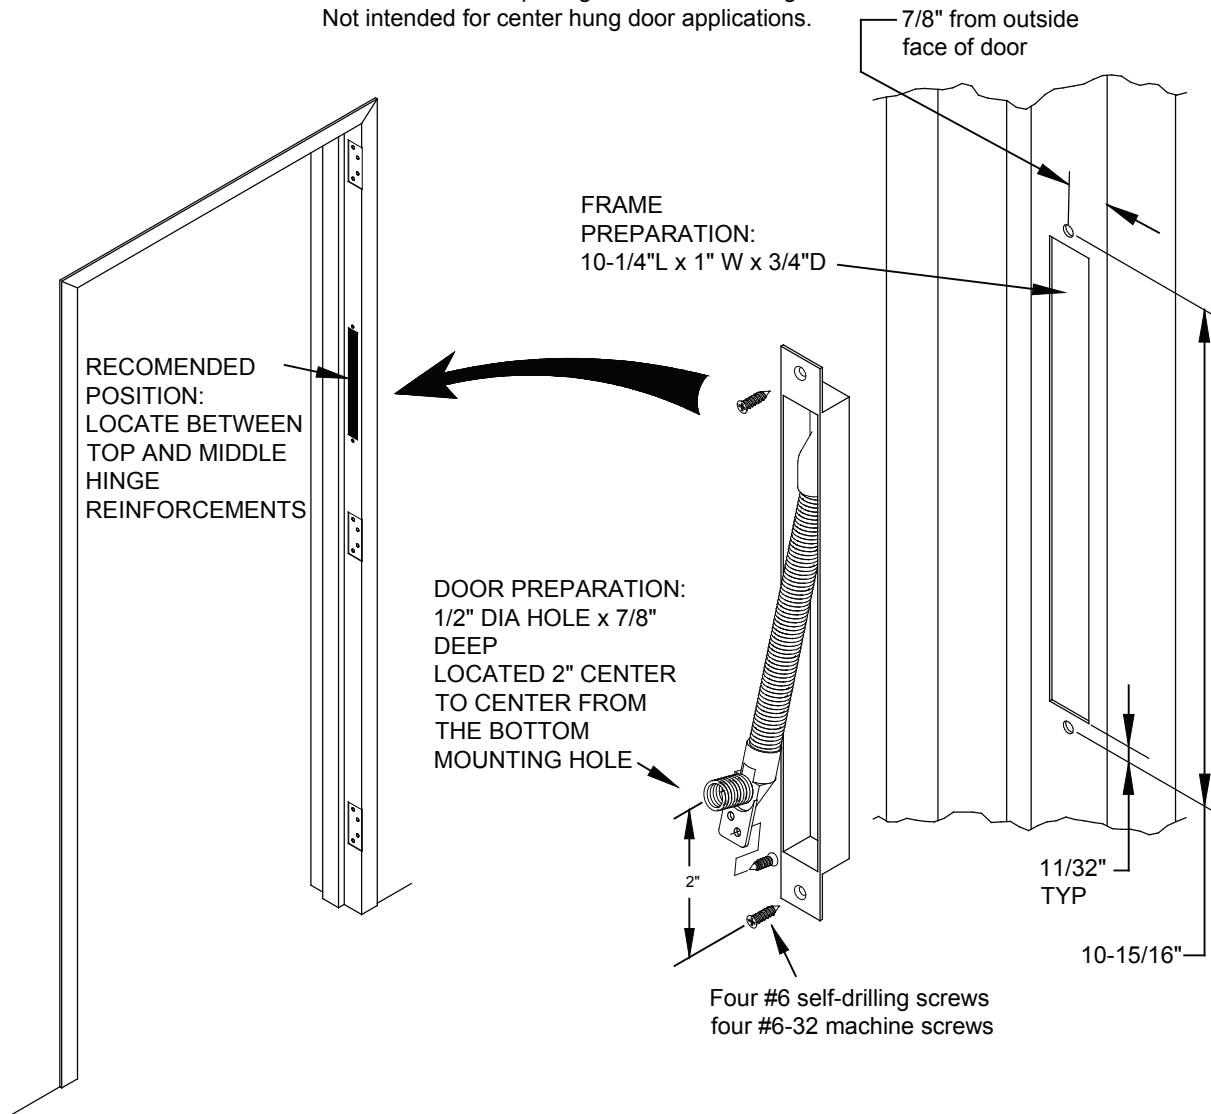

P/N: PT-5
DWG: 102350

Accepts jacketed cable up to 1/4" diameter.
For wood and metal doors and frames.
Intended for door openings less than 120 degrees.
Not intended for center hung door applications.

Detex® Security Hardware, when properly installed, used and maintained, is warranted to be free of defects in material and workmanship. We will, for a period of one (1) year from the date of purchase, repair or replace any part which, upon our examination, proves to be defective under normal use. Electrical components, when properly installed, used and maintained, are warranted to be free of defects in material and workmanship for a period of one (1) year. This warranty will be honored only upon presentation of proof that the product covered thereby was purchased directly from an authorized Detex distributor. WE SHALL NOT BE LIABLE FOR ANY DIRECT, INCIDENTAL OR CONSEQUENTIAL LOSS OR DAMAGE ARISING OUT OF THE FAILURE OF THIS PANIC HARDWARE TO OPERATE.

P/N: PT-56C
DWG: 102350

Accepts jacketed cable up to 1/4" diameter.
For wood and metal doors and frames.
Intended for door openings less than 120 degrees.
Not intended for center hung door applications.