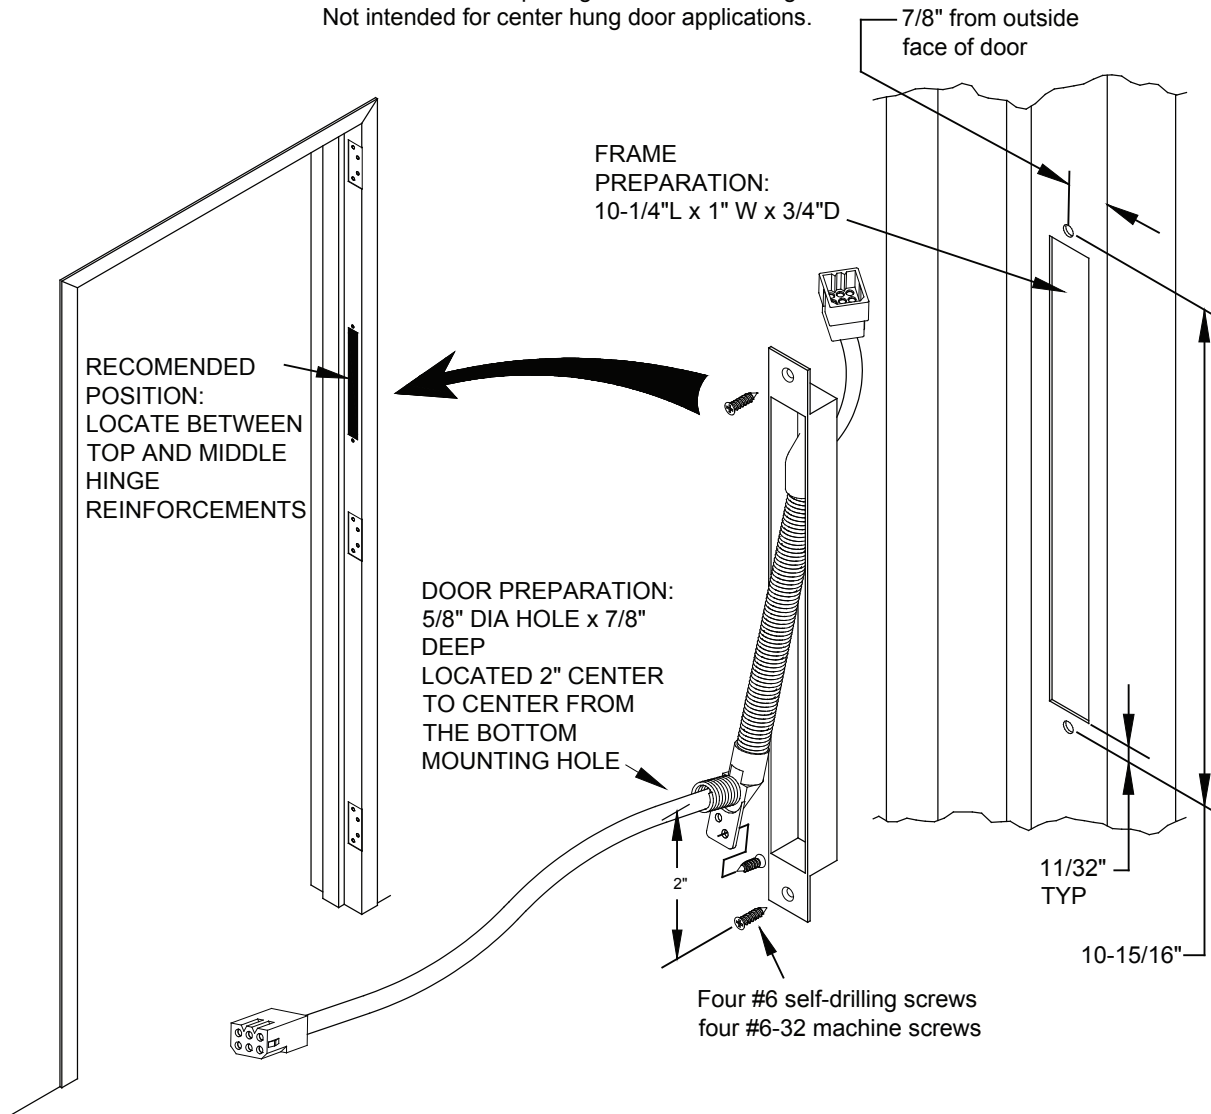

P/N: PT-5
DWG: 102350

Accepts jacketed cable up to 1/4" diameter.
For wood and metal doors and frames.
Intended for door openings less than 120 degrees.
Not intended for center hung door applications.

Detex® Security Hardware, when properly installed, used and maintained, is warranted to be free of defects in material and workmanship. We will, for a period of one (1) year from the date of purchase, repair or replace any part which, upon our examination, proves to be defective under normal use. Electrical components, when properly installed, used and maintained, are warranted to be free of defects in material and workmanship for a period of one (1) year. This warranty will be honored only upon presentation of proof that the product covered thereby was purchased directly from an authorized Detex distributor. WE SHALL NOT BE LIABLE FOR ANY DIRECT, INCIDENTAL OR CONSEQUENTIAL LOSS OR DAMAGE ARISING OUT OF THE FAILURE OF THIS PANIC HARDWARE TO OPERATE.

P/N: PT-56C
DWG: 102350

Accepts jacketed cable up to 1/4" diameter.
For wood and metal doors and frames.
Intended for door openings less than 120 degrees.
Not intended for center hung door applications.