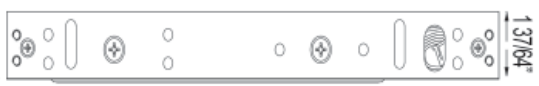

SPECS

Specialty Mounting

BRACKETS

- Aluminum Shim Bracket: ASB-VM1200
- Glass Door Bracket: GDB-VM1200
- Header Extension Bracket: HEB-VM1200
- Stop Filler Plates: SFP-VM (1/4", 3/8", 1/2")
- Z Bracket Kit: Z-VM1200
  (see reverse side of sheet)

Warranty

- VistaCare - One year hassle-free
  "NO FAULT"