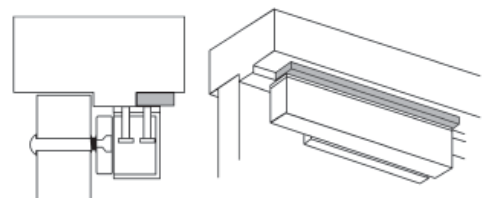

Stop Filler Plate