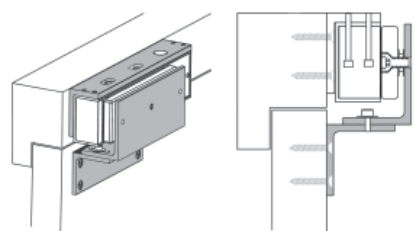

## BRACKETS

Model	-	Description
ASB-VM1200	-	Aluminum Shim Bracket for VM1200
GDB-VM1200	-	Glass Door Bracket for VM1200
HEB-VM1200	-	Header Extension Bracket for VM1200
SFP-VM	-	Stop Filler Plate for VM600/VM1200 (specify thickness - 1/4", 3/8" or 1/2" and finish - <i>Brushed Aluminum or Black</i> )
Z-VM1200	-	Z Bracket Kit for VM1200

ASB-VM1200

GDB-VM1200

HEB-VM1200

SFP-VM

Z-VM1200

910-41020 Rev. D

Aluminum Shim Bracket

Stop Filler Plate

Glass Door Bracket

Z Bracket Kit

Header Extension Bracket

**VISTA™**  
Security Products by Securitron