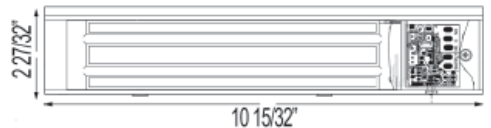

SPECS

Specialty Mounting

BRACKETS

- Aluminum Shim Bracket: ASB-VM1200
- Glass Door Bracket: GDB-VM1200
- Header Extension Bracket: HEB-VM1200
- Stop Filler Plates: SFP-VM (1/4", 3/8", 1/2")
- Z Bracket Kit: Z-VM1200
  (see reverse side of sheet)

Warranty

- VistaCare - One year hassle-free
  "NO FAULT"