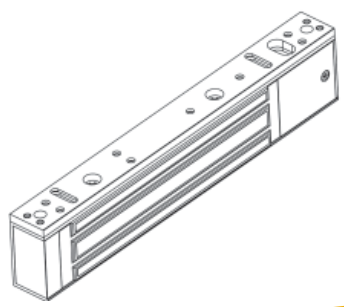

**Maglock**

- Individually Tested for Holding Force
- Easy Mount Adjustable Bracket
- Instant Release (No Residual Magnetism)
- Optional Bond Sensor and Door Position Switch Available
- Wire Access Chamber with Plug-In Connectors
- Dual Voltage 12/24 VDC
- Brushed Aluminum Finish

**FEATURES**

**Mechanical**

- Holding Force: 1200 lbs [544 Kg]
- Voltage: 12 or 24 VDC (field selectable)
- Current Draw: 520mA at 12 VDC  
260mA at 24 VDC
- 10 15/32" [266mm] x 2 27/32" [72mm]  
x 1 37/64" [40mm]

**SPECS**

**Specialty Mounting**

**BRACKETS**

- Aluminum Shim Bracket: ASB-VM1200
- Glass Door Bracket: GDB-VM1200
- Header Extension Bracket: HEB-VM1200
- Stop Filler Plates: SFP-VM (1/4", 3/8", 1/2")
- Z Bracket Kit: Z-VM1200  
(see reverse side of sheet)