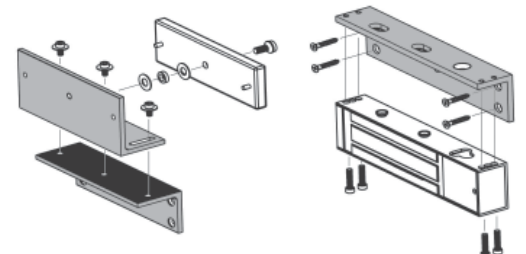

## BRACKETS

Model	-	Description
ASB-VM1200	-	Aluminum Shim Bracket for VM1200
GDB-VM1200	-	Glass Door Bracket for VM1200
HEB-VM1200	-	Header Extension Bracket for VM1200
SFP-VM	-	Stop Filler Plate for VM600/VM1200 (specify thickness - 1/4", 3/8" or 1/2" and finish - <i>Brushed Aluminum or Black</i> )
Z-VM1200	-	Z Bracket Kit for VM1200

ASB-VM1200

GDB-VM1200

HEB-VM1200

SFP-VM

Z-VM1200

910-41020 Rev. D

Aluminum Shim Bracket

Stop Filler Plate

Glass Door Bracket

Z Bracket Kit

Header Extension Bracket

**VISTA™**  
Security Products by Securitron