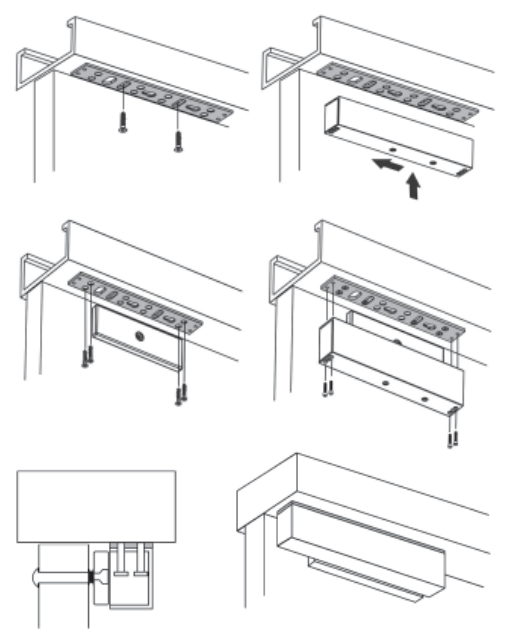

Mounting with Standard Bracket

VM1200 Series
Electromagnetic Lock