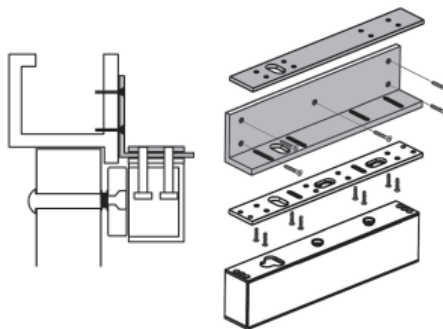

## BRACKETS

Model	-	Description
ASB-VM1200	-	Aluminum Shim Bracket for VM1200
GDB-VM1200	-	Glass Door Bracket for VM1200
HEB-VM1200	-	Header Extension Bracket for VM1200
SFP-VM	-	Stop Filler Plate for VM600/VM1200 (specify thickness - 1/4", 3/8" or 1/2" and finish - <i>Brushed Aluminum or Black</i> )
Z-VM1200	-	Z Bracket Kit for VM1200

ASB-VM1200

GDB-VM1200

HEB-VM1200

SFP-VM

Z-VM1200

910-41020 Rev. D

Aluminum Shim Bracket

Stop Filler Plate

Glass Door Bracket

Z Bracket Kit

Header Extension Bracket

**VISTA™**  
Security Products by Securitron