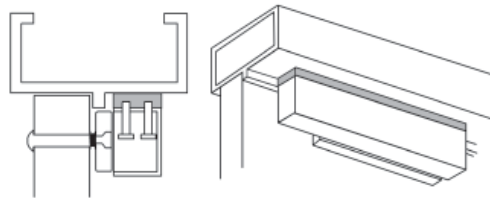

Aluminum Shim Bracket