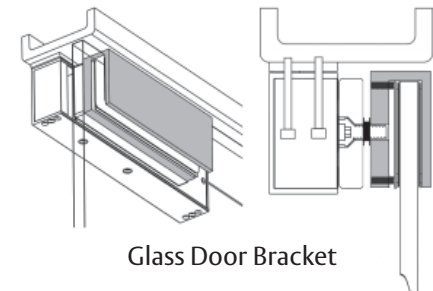

## BRACKETS

Model	-	Description
ASB-VM1200	-	Aluminum Shim Bracket for VM1200
GDB-VM1200	-	Glass Door Bracket for VM1200
HEB-VM1200	-	Header Extension Bracket for VM1200
SFP-VM	-	Stop Filler Plate for VM600/VM1200 (specify thickness - 1/4", 3/8" or 1/2" and finish - <i>Brushed Aluminum or Black</i> )
Z-VM1200	-	Z Bracket Kit for VM1200

Glass Door Bracket

Z Bracket Kit

Header Extension Bracket

**VISTA™**  
Security Products by Securitron