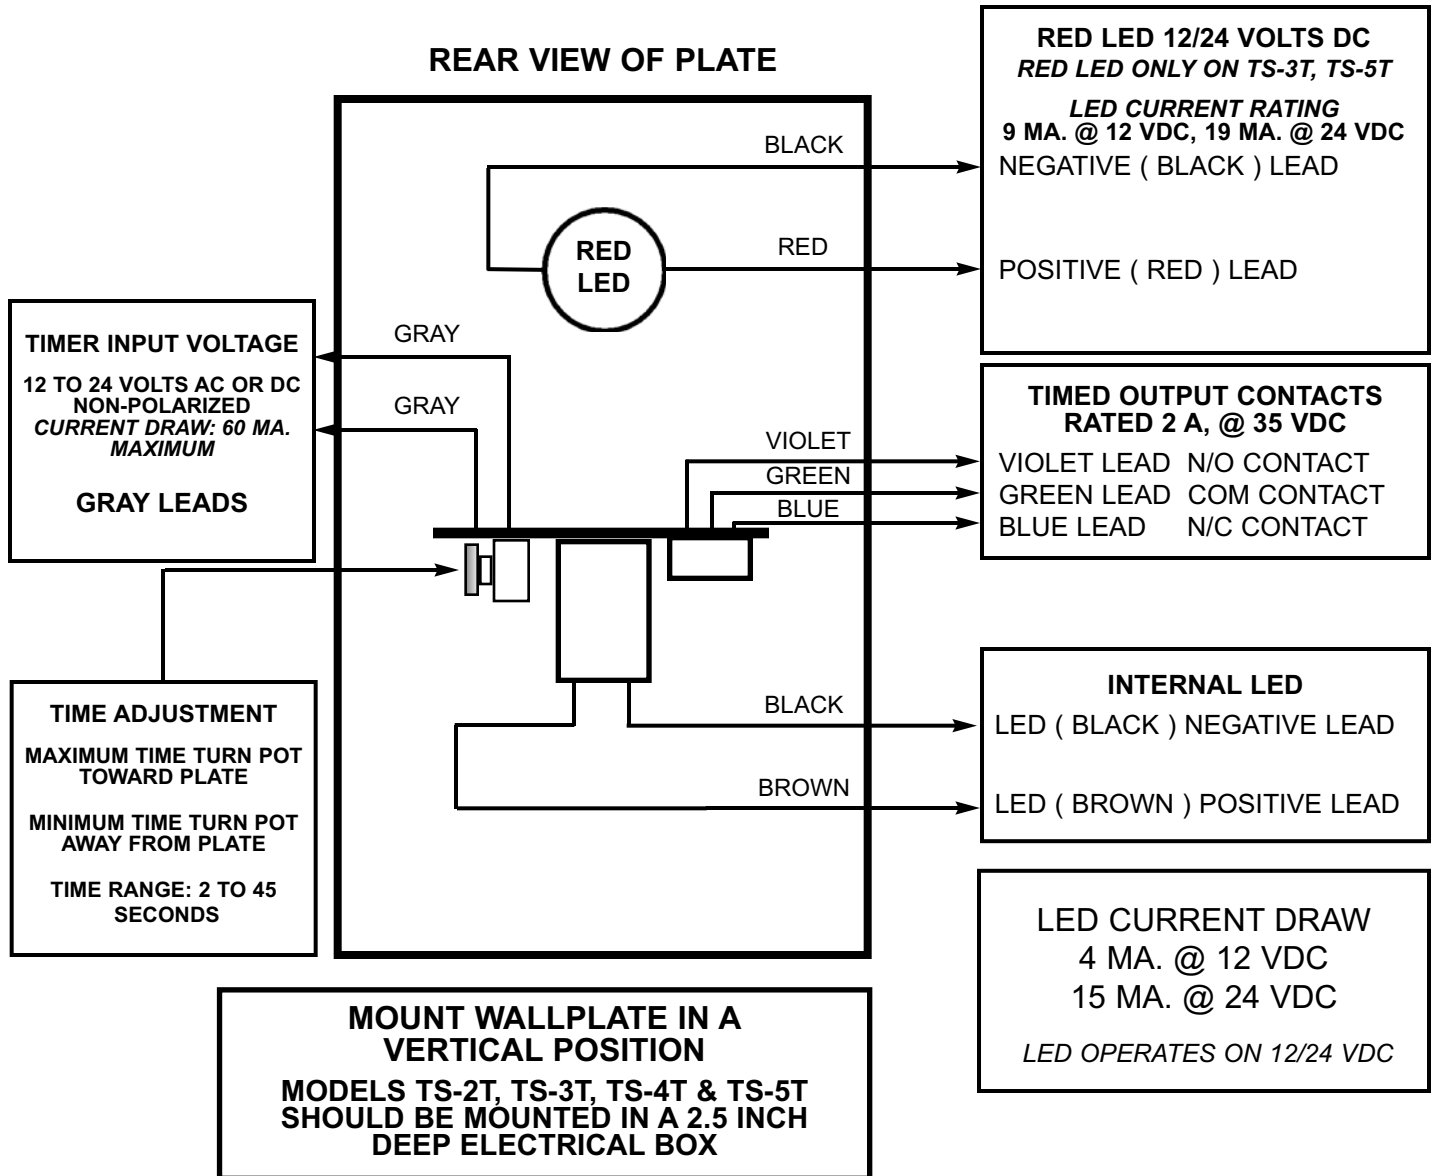

INSTALLATION INSTRUCTIONS

MODELS TS-2T, TS-3T, TS-4T, TS-5T

U.L. FILE SA32686

NOTE: TIMER WILL ACTIVATE WHEN **PUSH TO EXIT** SWITCH IS DEPRESSED.
SUBSEQUENT DEPRESSIONS OF THE SWITCH WILL RE-START THE TIMER.

ALARM CONTROLS CORPORATION
19 BRANDYWINE DRIVE P.O. BOX 280
DEER PARK, NY 11729

PH: 1 800 645-5538 1 631 586-4220 FAX ; 1 631 586-6500
WWW.ALARMCONTROLS.COM EMAIL: INFO@ALARMCONTROLS.COM

TYPICAL WIRING DIAGRAMS FOR MODEL TS-2T

ELECTRIC DOOR STRIKE FAIL SECURE MODE