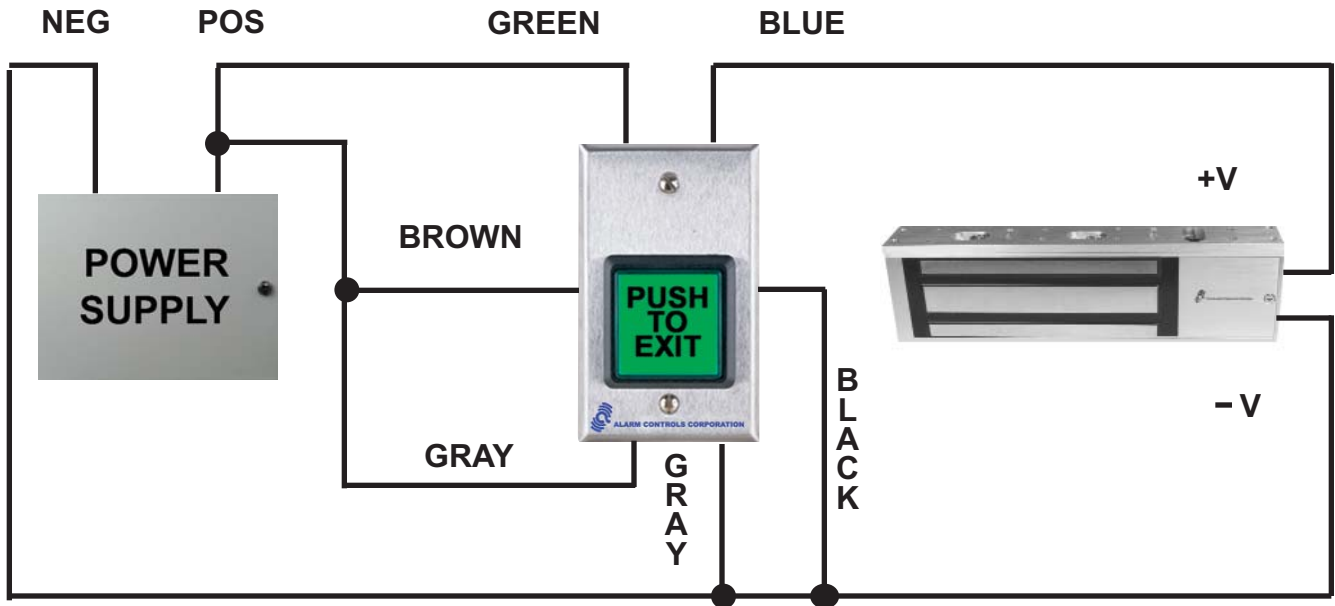

INSTALLATION INSTRUCTIONS

MODELS TS-2T, TS-3T, TS-4T, TS-5T

U.L. FILE SA32686

NOTE: TIMER WILL ACTIVATE WHEN **PUSH TO EXIT** SWITCH IS DEPRESSED.
SUBSEQUENT DEPRESSIONS OF THE SWITCH WILL RE-START THE TIMER.

ELECTRIC DOOR STRIKE FAIL SECURE MODE