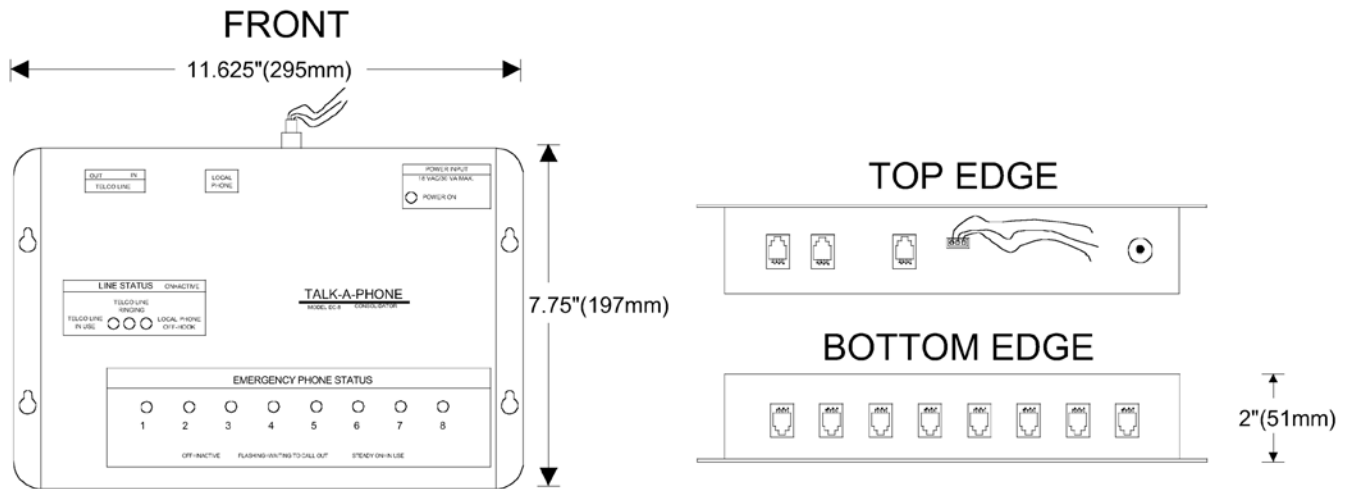

EC-8 – Emergency Phone Consolidator

Dimensions