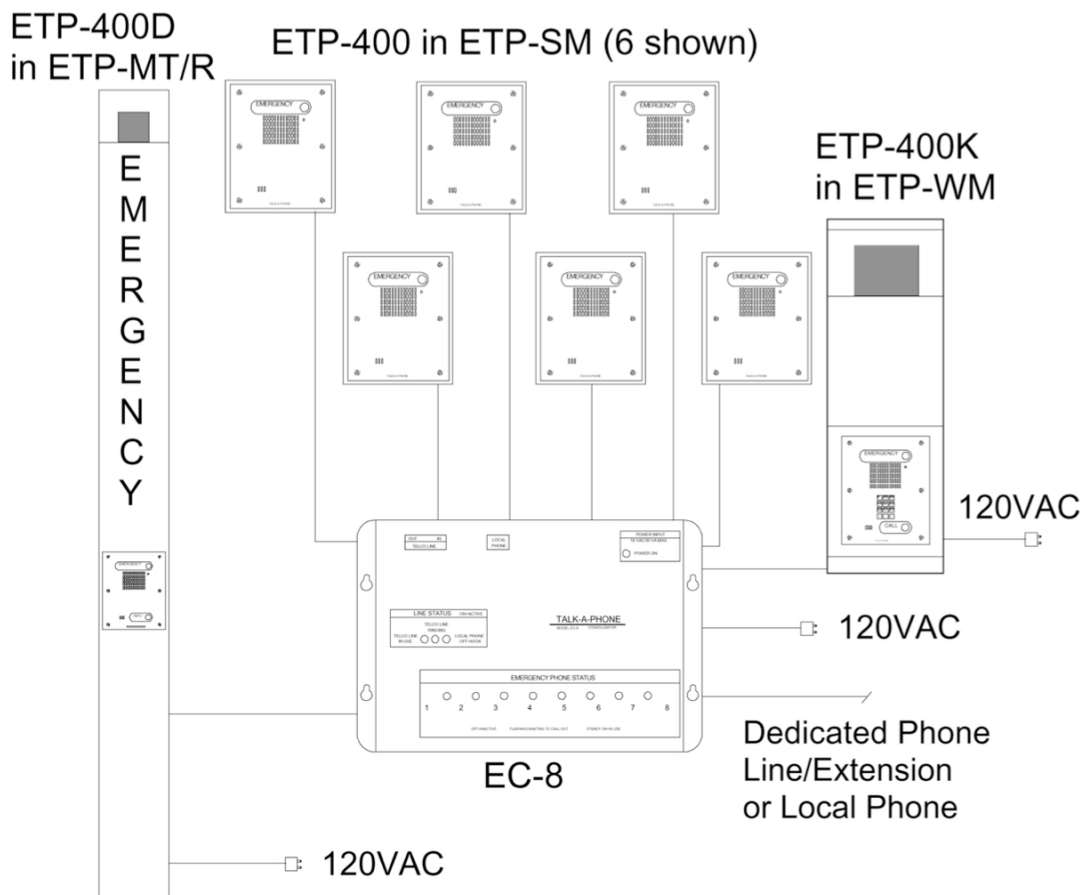

Note: The EC-8 Consolidator is not compatible with VoIP products.

Copyright 2009 Talk-A-Phone Co. All rights reserved.

EC-8 – Emergency Phone Consolidator

Dimensions

Typical Layout

All communication cables 1 pair, twisted shielded. Gauge depends on distance.