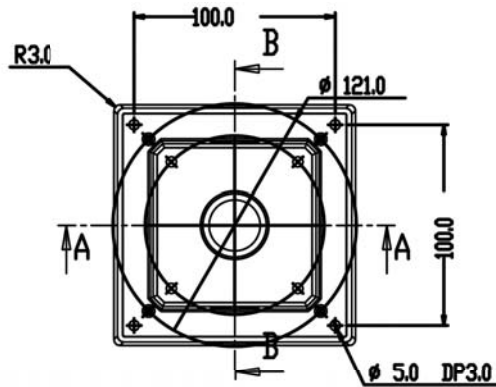

Vandal Resistant

- Resistant to impact and salt damage

Specification sheets subject to change without notice

Model Numbers:

- SV-JBA** Junction Box Adapter
- SV-EBA** Electrical Box Adapter

Mechanical

- Housing material: Aluminum
- Color: Ivory (pantone cool gray 1c)
- Accessory Dimension L x W x H:
 - 4.7x4.7x2 in (120x120x52 mm) (SV-JBA)
 - 4.7x4.7x0.15 in (120x120x4 mm) (SV-EBA)
- Weight w/o camera:
 - 635 g (1.3 lbs) (SV-JBA)
 - 140 g (0.3 lbs) (SV-EBA)

Environmental

- Enclosure Protection: IP66 Outdoor Protection Grade (SV-JBA only)

Compatibility

- Compatible with 3/4" NPT standard (SV-JBA only)
- Compatible with Common Electrical Box, such as single gang box, double gang box or 4" square electrical box, etc. (SV-EBA Only)

Compatible Accessories and Cameras

MD-WMT2 : 1.5" NPT Wall Mount for MegaDome® Series
 SV-WMT: 1.5" NPT Wall Mount for SurroundVideo® Series
 D4S-WMT: 3/4" NPT Wall Mount for Indoor 4" Dome Series, D4S
 D4S series: Indoor 4" Dome Series (SV-EBA only)
 MegaView™