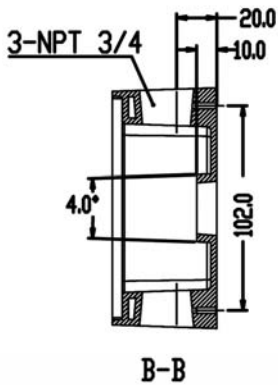

Environmental

- Enclosure Protection: IP66 Outdoor Protection Grade (SV-JBA only)

Compatibility

- Compatible with 3/4" NPT standard (SV-JBA only)
- Compatible with Common Electrical Box, such as single gang box, double gang box or 4" square electrical box, etc. (SV-EBA Only)

Compatible Accessories and Cameras

MD-WMT2 : 1.5" NPT Wall Mount for MegaDome® Series
 SV-WMT: 1.5" NPT Wall Mount for SurroundVideo® Series
 D4S-WMT: 3/4" NPT Wall Mount for Indoor 4" Dome Series, D4S
 D4S series: Indoor 4" Dome Series (SV-EBA only)
 MegaView™