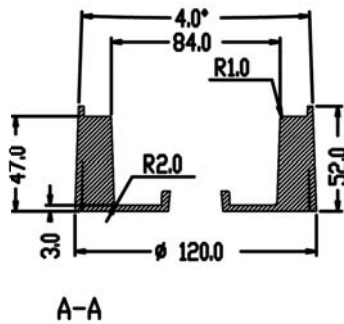

Model Numbers:

- **SV-JBA** Junction Box Adapter
- **SV-EBA** Electrical Box Adapter

Mechanical

- Housing material: Aluminum
- Color: Ivory (pantone cool gray 1c)
- Accessory Dimension L x W x H:
  - 4.7x4.7x2 in (120x120x52 mm) (SV-JBA)
  - 4.7x4.7x0.15 in (120x120x4 mm) (SV-EBA)
- Weight w/o camera:
  - 635 g (1.3 lbs) (SV-JBA)
  - 140 g (0.3 lbs) (SV-EBA)

Environmental

- Enclosure Protection: IP66 Outdoor Protection Grade (SV-JBA only)

Compatibility

- Compatible with 3/4" NPT standard (SV-JBA only)
- Compatible with Common Electrical Box, such as single gang box, double gang box or 4" square electrical box, etc. (SV-EBA Only)

Compatible Accessories and Cameras

MD-WMT2 : 1.5" NPT Wall Mount for MegaDome® Series
SV-WMT: 1.5" NPT Wall Mount for SurroundVideo® Series
D4S-WMT: 3/4" NPT Wall Mount for Indoor 4" Dome Series, D4S
D4S series: Indoor 4" Dome Series (SV-EBA only)
MegaView™

SV-JBA