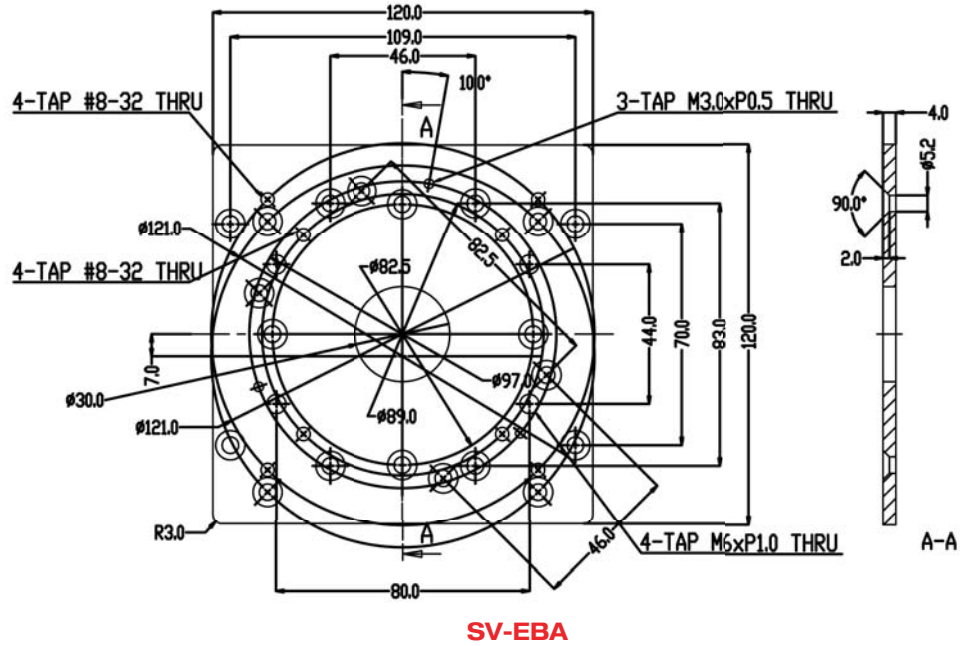

Model Numbers:

- **SV-JBA** Junction Box Adapter
- **SV-EBA** Electrical Box Adapter

Mechanical

- Housing material: Aluminum
- Color: Ivory (pantone cool gray 1c)
- Accessory Dimension L x W x H:
  - 4.7x4.7x2 in (120x120x52 mm) (SV-JBA)
  - 4.7x4.7x0.15 in (120x120x4 mm) (SV-EBA)
- Weight w/o camera:
  - 635 g (1.3 lbs) (SV-JBA)
  - 140 g (0.3 lbs) (SV-EBA)

Environmental

- Enclosure Protection: IP66 Outdoor Protection Grade (SV-JBA only)

Compatibility

- Compatible with 3/4" NPT standard (SV-JBA only)
- Compatible with Common Electrical Box, such as single gang box, double gang box or 4" square electrical box, etc. (SV-EBA Only)

Compatible Accessories and Cameras

MD-WMT2 : 1.5" NPT Wall Mount for MegaDome® Series
SV-WMT: 1.5" NPT Wall Mount for SurroundVideo® Series
D4S-WMT: 3/4" NPT Wall Mount for Indoor 4" Dome Series, D4S
D4S series: Indoor 4" Dome Series (SV-EBA only)
MegaView™

SV-JBA