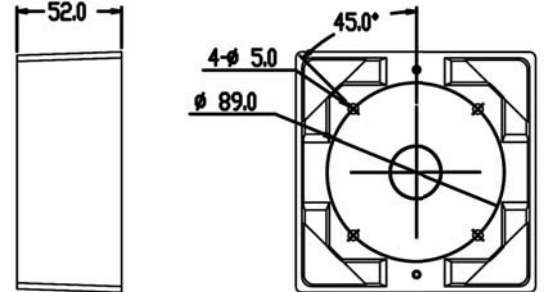

Model Numbers:

- **SV-JBA** Junction Box Adapter
- **SV-EBA** Electrical Box Adapter

Mechanical

- Housing material: Aluminum
- Color: Ivory (pantone cool gray 1c)
- Accessory Dimension L x W x H:
  - 4.7x4.7x2 in (120x120x52 mm) (SV-JBA)
  - 4.7x4.7x0.15 in (120x120x4 mm) (SV-EBA)
- Weight w/o camera:
  - 635 g (1.3 lbs) (SV-JBA)
  - 140 g (0.3 lbs) (SV-EBA)

Environmental

- Enclosure Protection: IP66 Outdoor Protection Grade (SV-JBA only)

Compatibility

- Compatible with 3/4" NPT standard (SV-JBA only)
- Compatible with Common Electrical Box, such as single gang box, double gang box or 4" square electrical box, etc. (SV-EBA Only)

Compatible Accessories and Cameras

MD-WMT2 : 1.5" NPT Wall Mount for MegaDome® Series
SV-WMT: 1.5" NPT Wall Mount for SurroundVideo® Series
D4S-WMT: 3/4" NPT Wall Mount for Indoor 4" Dome Series, D4S
D4S series: Indoor 4" Dome Series (SV-EBA only)
MegaView™

SV-JBA