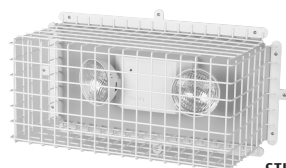

ADDITIONAL WIRE GUARDS AVAILABLE

Visit www.sti-usa.com for complete details

SMOKE DETECTOR COVERS

STI-9601	Low profile - Flush mount	STI-9609-SS	High profile - Flush mount - Stainless Steel
STI-9601-SS	Low profile - Flush mount - Stainless Steel	STI-9610	High profile - Surface mount
STI-9602	Low profile - Surface mount	STI-9712	Photoelectric - Surface mount
STI-9604	Mini - Flush mount	STI-9713	Photoelectric - Flush mount
STI-9604-SS	Mini - Flush mount -Stainless Steel		
STI-9605	Mini - Surface mount		
STI-9605-SS	Mini - Surface mount - Stainless Steel		
STI-9609	High profile - Flush mount		

STI-9601

STI-9604-SS

PIR GUARDS

STI-9618	Corner Mount		
STI-9619	Corner Mount		
STI-9620	6.25 x 4 x 2.25"		
STI-9621	7 x 5.75 x 4.50"		
STI-9622	8.75 x 4 x 3.75"		

STI-9618

STI-9621

EXIT SIGN WIRE CAGES

STI-9640	10.5 x 13.75 x 2.75"
STI-9740	15.5 x 20.5 x 6"

STI-9640

EMERGENCY LIGHT CAGES

STI-9641	10.7 x 14.6 x 4"
STI-9644	8.7 x 17.7 x 5"
STI-9645	13.8 x 21.7 x 5.9"
STI-9649	10.75 x 24.75 x 11.25"
STI-9703	5 x 13.5 x 4"

STI-9649

MISCELLANEOUS WIRE CAGES

STI-9651	Fluorescent Light Damage Stopper®	STI-9717	Speaker/Strobe Damage Stopper® - Flush
STI-9705	Horn/Strobe/Speaker Damage Stopper® - Flush	STI-9720	Speaker Strobe Damage Stopper® - Surface
STI-9708	Horn/Strobe/Speaker Damage Stopper - Surface	STI-9730	Wire Guard Damager Stopper®
STI-9711	Horn/Strobe/Speaker Damage Stopper - Flush	STI-9796	Outdoor Light Damage Stopper®
STI-9714	Horn/Strobe/Speaker Damage Stopper - Surface	STI-9880	Fluorescent Lighting Damage Stopper® - Small
STI-9716	Camera Damage Stopper®	STI-9881	Fluorescent Lighting Damage Stopper® - Large