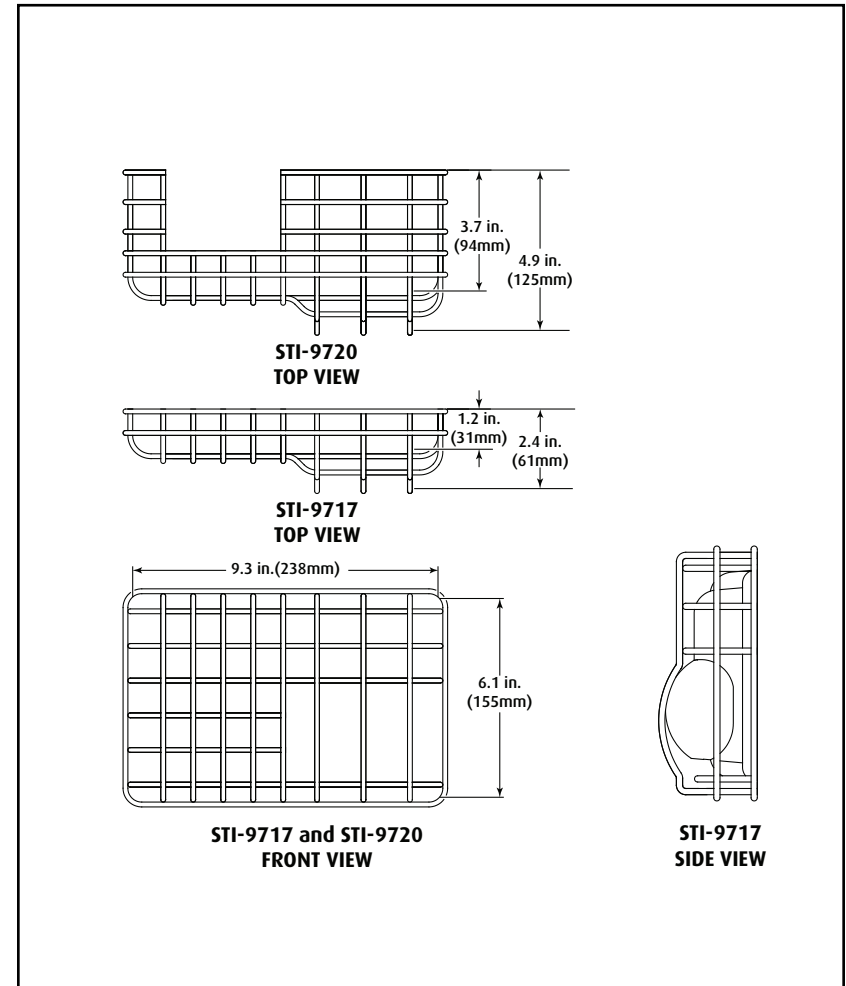

Safety Technology International, Inc.
2306 Airport Road • Waterford, Michigan 48327-1209
Phone: 248-673-9898 • Fax: 248-673-1246
Toll Free: 800-888-4784 • E-mail: info@sti-usa.com
Web: www.sti-usa.com

Safety Technology International (Europe) Ltd.
Unit 49G Pipers Road • Park Farm Industrial Estate • Redditch
Worcestershire • B98 0HU • England • Tel: 44 (0) 1527 520 999
Fax: 44 (0) 1527 501 999 • Freephone: 0800 085 1678 (UK only)
E-mail: info@sti-europe.com • Web: www.sti-europe.com

Electronic warranty form at www.sti-usa.com/wc14

INSTALLATION OF STI-9717 & STI-9720

All specifications and information shown were current as of publication, and are subject to change without notice.

9717 201S JULY 2007