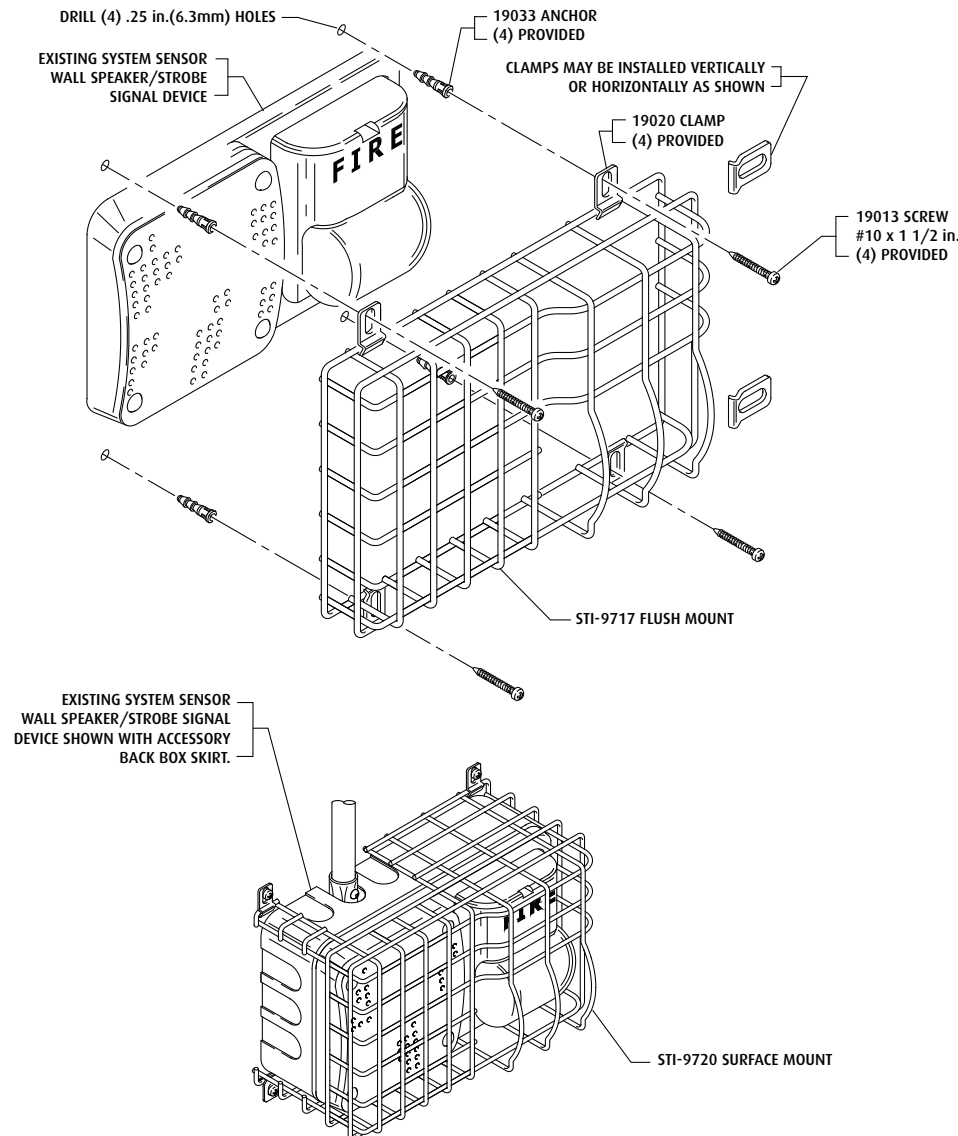

Safety Technology International, Inc.
2306 Airport Road • Waterford, Michigan 48327-1209
Phone: 248-673-9898 • Fax: 248-673-1246
Toll Free: 800-888-4784 • E-mail: info@sti-usa.com
Web: www.sti-usa.com

Safety Technology International (Europe) Ltd.
Unit 49G Pipers Road • Park Farm Industrial Estate • Redditch
Worcestershire • B98 0HU • England • Tel: 44 (0) 1527 520 999
Fax: 44 (0) 1527 501 999 • Freephone: 0800 085 1678 (UK only)
E-mail: info@sti-europe.com • Web: www.sti-europe.com

Electronic warranty form at www.sti-usa.com/wc14

INSTALLATION OF STI-9717 & STI-9720

All specifications and information shown were current as of publication, and are subject to change without notice.

9717 201S JULY 2007