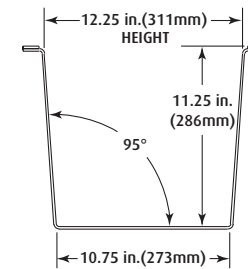

PRODUCT DIMENSIONS

TOP VIEW

SIDE VIEW

DIMENSIONS SHOWN ARE INTERNAL

Electronic warranty form at www.sti-usa.com/wc14

INSTALLATION OF STI-9649

All specifications and information shown were current as of publication, and are subject to change without notice.

STI-9601

STI-9604-SS

PIR GUARDS

STI-9618	Corner Mount
STI-9619	Corner Mount
STI-9620	6.25 x 4 x 2.25"
STI-9621	7 x 5.75 x 4.50"
STI-9622	8.75 x 4 x 3.75"

STI-9618

STI-9621

EXIT SIGN WIRE CAGES

STI-9640	10.5 x 13.75 x 2.75"
STI-9740	15.5 x 20.5 x 6"

STI-9632

BAY LIGHT WIRE CAGES

STI-9702	For Hubbell® Superbay Lights - 21.43 x 22.50"
STI-9709	For Hubbell® Superbay Lights - 24.5 x 26"

STI-9702

BEACON & SOUNDER CAGES

STI-9614	7.9 x 6"
STI-9615	3.7 x 3.5"
STI-9617	5.9 x 4.9"
STI-9664	3.86 x 6.18"
STI-9665	7 x 8.43"