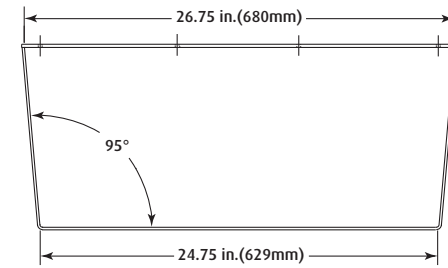

PRODUCT DIMENSIONS

TOP VIEW

SIDE VIEW

DIMENSIONS SHOWN ARE INTERNAL

Electronic warranty form at www.sti-usa.com/wc14

INSTALLATION OF STI-9649

All specifications and information shown were current as of publication, and are subject to change without notice.