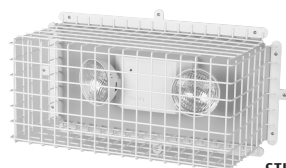

9649IS JULY 2007

ADDITIONAL WIRE GUARDS AVAILABLE

Visit www.sti-usa.com for complete details

SMOKE DETECTOR COVERS

STI-9601	Low profile - Flush mount	STI-9609-SS	High profile - Flush mount - Stainless Steel
STI-9601-SS	Low profile - Flush mount - Stainless Steel	STI-9610	High profile - Surface mount
STI-9602	Low profile - Surface mount	STI-9712	Photoelectric - Surface mount
STI-9604	Mini - Flush mount	STI-9713	Photoelectric - Flush mount
STI-9604-SS	Mini - Flush mount -Stainless Steel		
STI-9605	Mini - Surface mount		
STI-9605-SS	Mini - Surface mount - Stainless Steel		
STI-9609	High profile - Flush mount		

STI-9601

STI-9604-SS

PIR GUARDS

STI-9618	Corner Mount
STI-9619	Corner Mount
STI-9620	6.25 x 4 x 2.25"
STI-9621	7 x 5.75 x 4.50"
STI-9622	8.75 x 4 x 3.75"

STI-9618

STI-9621

EXIT SIGN WIRE CAGES

STI-9640	10.5 x 13.75 x 2.75"
STI-9740	15.5 x 20.5 x 6"

STI-9640

EMERGENCY LIGHT CAGES

STI-9641	10.7 x 14.6 x 4"
STI-9644	8.7 x 17.7 x 5"
STI-9645	13.8 x 21.7 x 5.9"
STI-9649	10.75 x 24.75 x 11.25"
STI-9703	5 x 13.5 x 4"

STI-9649

MISCELLANEOUS WIRE CAGES

STI-9651	Fluorescent Light Damage Stopper®	STI-9717	Speaker/Strobe Damage Stopper® - Flush
STI-9705	Horn/Strobe/Speaker Damage Stopper® - Flush	STI-9720	Speaker Strobe Damage Stopper® - Surface
STI-9708	Horn/Strobe/Speaker Damage Stopper - Surface	STI-9730	Wire Guard Damager Stopper®
STI-9711	Horn/Strobe/Speaker Damage Stopper - Flush	STI-9796	Outdoor Light Damage Stopper®
STI-9714	Horn/Strobe/Speaker Damage Stopper - Surface	STI-9880	Fluorescent Lighting Damage Stopper® - Small
STI-9716	Camera Damage Stopper®	STI-9881	Fluorescent Lighting Damage Stopper® - Large