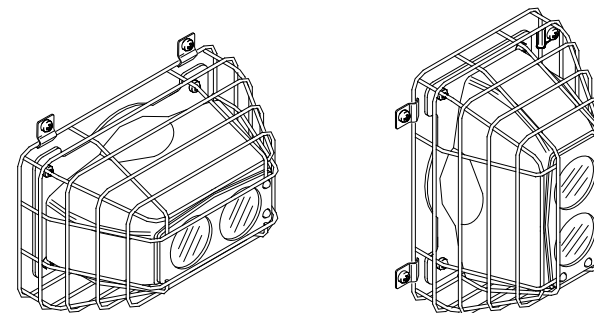

CAN BE MOUNTED VERTICALLY OR HORIZONTALLY

Electronic warranty form at www.sti-usa.com/wc14

INSTALLATION OF STI BEAM SMOKE DAMAGE STOPPERS®

All specifications and information shown were current as of publication, and are subject to change without notice.

9623 JAN2006