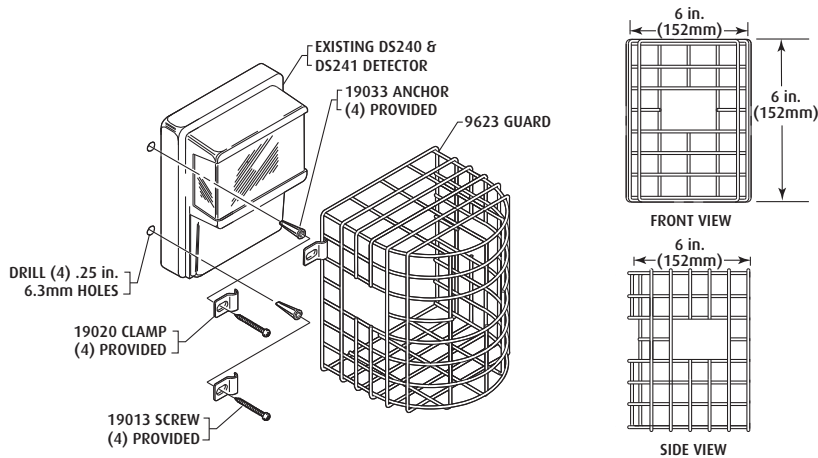

Safety Technology International, Inc.
2306 Airport Road • Waterford, Michigan 48327-1209
Phone: 248-673-9898 • Fax: 248-673-1246
Toll Free: 800-888-4784 • E-mail: info@sti-usa.com
Web: www.sti-usa.com

Safety Technology International (Europe) Ltd.
Unit 49G Pipers Road • Park Farm Industrial Estate • Redditch
Worcestershire • B98 0HU • England • Tel: 44 (0) 1527 520 999
Fax: 44 (0) 1527 501 999 • Freephone: 0800 085 1678 (UK only)
E-mail: info@sti-europe.com • Web: www.sti-europe.com

STI-9623