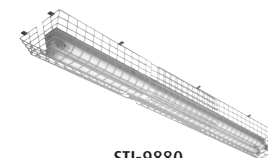

STI-9880

BEAM SMOKE DETECTORS

STI-9623	For DS240 and DS241
STI-9624	For Fireway 50/100R
STI-9625	For System Sensor Beam Smoke Detector 6424
STI-9706	Flush Mount
STI-9707	Surface Mount