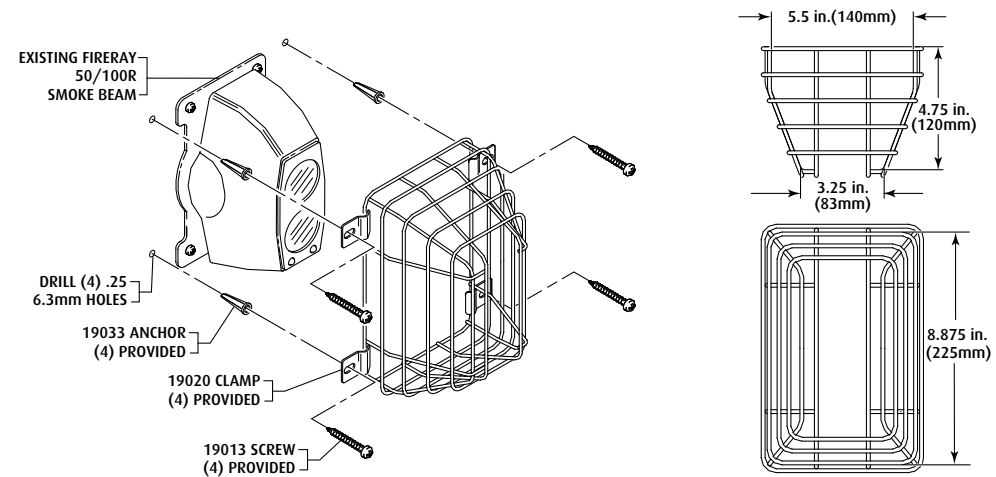

STI-9623

STI-9624

**IMPORTANT:**

Do not attempt to install Beam Smoke wire guard until either the reflective beam smoke detector or both the emitter and receiver have been perfectly aligned according to the beam smoke installation instructions.

**INSTALLATION INSTRUCTIONS**

1. Center the wire guard over existing unit, making sure cutout in wire guard is positioned over beam lens. Use caution not to hit or bump the detector.
2. Position one clamp. Mark, drill and install one clamp first then complete installation of remaining clamps. See pictorial for size.