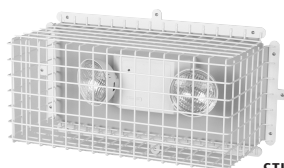

### EXIT SIGN WIRE CAGES

STI-9640	10.5 x 13.75 x 2.75"
STI-9740	15.5 x 20.5 x 6"

STI-9640

### EMERGENCY LIGHT CAGES

STI-9641	10.7 x 14.6 x 4"
STI-9644	8.7 x 17.7 x 5"
STI-9645	13.8 x 21.7 x 5.9"
STI-9649	10.75 x 24.75 x 11.25"
STI-9703	5 x 13.5 x 4"

STI-9649