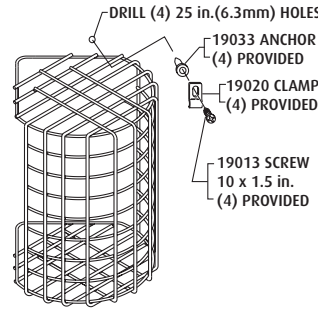

Safety Technology International, Inc.
2306 Airport Road • Waterford, Michigan 48327-1209
Phone: 248-673-9898 • Fax: 248-673-1246
Toll Free: 800-888-4784 • E-mail: info@sti-usa.com
Web: www.sti-usa.com

Safety Technology International (Europe) Ltd.
Unit 49G Pipers Road • Park Farm Industrial Estate • Redditch
Worcestershire • B98 0HU • England • Tel: 44 (0) 1527 520 999
Fax: 44 (0) 1527 501 999 • Freephone: 0800 085 1678 (UK only)
E-mail: info@sti-europe.com • Web: www.sti-europe.com

INSTALLATION INSTRUCTIONS

1. Center the wire guard over existing motion detector.
2. Mark and drill (4) mounting holes (see pictorial for size).

Lag Bolts - If lag shields and lag bolts are used, make sure anchor is flush with surface. Position guard, insert lag bolt and tighten. Length of bolt should be selected to assure full thread engagement in anchor.

3. For installations that require tamperproof fasteners, order SUB 81 stainless steel screws and part no. 19038 bit.

Model	Height	Width	Depth
STI-9618	4.62 in. (117 mm)	5.37 in. (136 mm)	3.0 in. (76 mm)
STI-9619	7.75 in. (196 mm)	5.37 in. (136 mm)	5.62 in. (142 mm)
STI-9620	6.25 in. (158 mm)	4.0 in. (102 mm)	2.25 in. (57 mm)
STI-9621	7.0 in. (178 mm)	5.75 in. (146 mm)	4.5 in. (114 mm)
STI-9622	8.75 in. (222 mm)	4.0 in. (102 mm)	3.75 in. (95 mm)

Electronic warranty form at www.sti-usa.com/wc14

INSTALLATION OF STI MOTION DETECTOR DAMAGE STOPPER®

All specifications and information shown were current as of publication and are subject to change without notice.