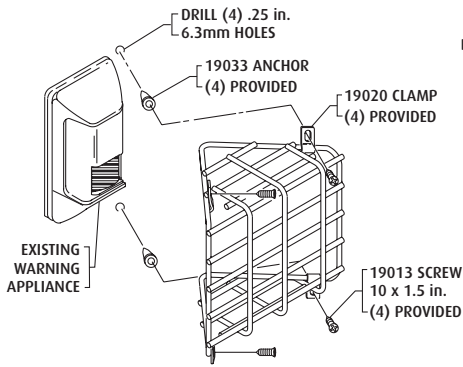

Safety Technology International, Inc.
2306 Airport Road • Waterford, Michigan 48327-1209
Phone: 248-673-9898 • Fax: 248-673-1246
Toll Free: 800-888-4784 • E-mail: info@sti-usa.com
Web: www.sti-usa.com

Safety Technology International (Europe) Ltd.
Unit 49G Pipers Road • Park Farm Industrial Estate • Redditch
Worcestershire • B98 0HU • England • Tel: 44 (0) 1527 520 999
Fax: 44 (0) 1527 501 999 • Freephone: 0800 085 1678 (UK only)
E-mail: info@sti-europe.com • Web: www.sti-europe.com