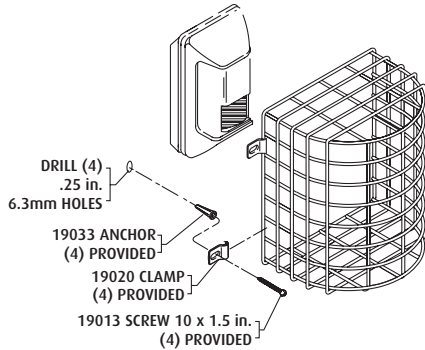

Safety Technology International, Inc.
2306 Airport Road • Waterford, Michigan 48327-1209
Phone: 248-673-9898 • Fax: 248-673-1246
Toll Free: 800-888-4784 • E-mail: info@sti-usa.com
Web: www.sti-usa.com

Safety Technology International (Europe) Ltd.
Unit 49G Pipers Road • Park Farm Industrial Estate • Redditch
Worcestershire • B98 0HU • England • Tel: 44 (0) 1527 520 999
Fax: 44 (0) 1527 501 999 • Freephone: 0800 085 1678 (UK only)
E-mail: info@sti-europe.com • Web: www.sti-europe.com

STI-9618

INSTALLATION INSTRUCTIONS

1. Center the wire guard over existing motion detector.
2. Mark and drill (4) mounting holes (see pictorial for size).

Lag Bolts - If lag shields and lag bolts are used, make sure anchor is flush with surface. Position guard, insert lag bolt and tighten. Length of bolt should be selected to assure full thread engagement in anchor.

3. For installations that require tamperproof fasteners, order SUB 81 stainless steel screws and part no. 19038 bit.

Model	Height	Width	Depth
STI-9618	4.62 in. (117 mm)	5.37 in. (136 mm)	3.0 in. (76 mm)
STI-9619	7.75 in. (196 mm)	5.37 in. (136 mm)	5.62 in. (142 mm)
STI-9620	6.25 in. (158 mm)	4.0 in. (102 mm)	2.25 in. (57 mm)
STI-9621	7.0 in. (178 mm)	5.75 in. (146 mm)	4.5 in. (114 mm)
STI-9622	8.75 in. (222 mm)	4.0 in. (102 mm)	3.75 in. (95 mm)

Electronic warranty form at www.sti-usa.com/wc14

INSTALLATION OF STI MOTION DETECTOR DAMAGE STOPPER®

All specifications and information shown were current as of publication and are subject to change without notice.