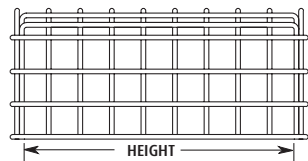

STI-9618

STI-9619

STI-9620

STI-9621

STI-9622

STI-9621/9622 SIDE VIEW

STI-9621/9622 END VIEW

**INSTALLATION INSTRUCTIONS**

3. For installations that require tamperproof fasteners, order SUB 81 stainless steel screws and part no. 19038 bit.

Model	Height	Width	Depth
STI-9618	4.62 in. (117 mm)	5.37 in. (136 mm)	3.0 in. (76 mm)
STI-9619	7.75 in. (196 mm)	5.37 in. (136 mm)	5.62 in. (142 mm)
STI-9620	6.25 in. (158 mm)	4.0 in. (102 mm)	2.25 in. (57 mm)
STI-9621	7.0 in. (178 mm)	5.75 in. (146 mm)	4.5 in. (114 mm)
STI-9622	8.75 in. (222 mm)	4.0 in. (102 mm)	3.75 in. (95 mm)