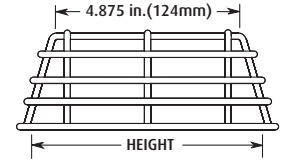

Safety Technology International, Inc.
2306 Airport Road • Waterford, Michigan 48327-1209
Phone: 248-673-9898 • Fax: 248-673-1246
Toll Free: 800-888-4784 • E-mail: info@sti-usa.com
Web: www.sti-usa.com

Safety Technology International (Europe) Ltd.
Unit 49G Pipers Road • Park Farm Industrial Estate • Redditch
Worcestershire • B98 0HU • England • Tel: 44 (0) 1527 520 999
Fax: 44 (0) 1527 501 999 • Freephone: 0800 085 1678 (UK only)
E-mail: info@sti-europe.com • Web: www.sti-europe.com

STI-9620

INSTALLATION INSTRUCTIONS

1. Center the wire guard over existing motion detector.
2. Mark and drill (4) mounting holes (see pictorial for size).

Lag Bolts - If lag shields and lag bolts are used, make sure anchor is flush with surface. Position guard, insert lag bolt and tighten. Length of bolt should be selected to assure full thread engagement in anchor.

3. For installations that require tamperproof fasteners, order SUB 81 stainless steel screws and part no. 19038 bit.

Model	Height	Width	Depth
STI-9618	4.62 in. (117 mm)	5.37 in. (136 mm)	3.0 in. (76 mm)
STI-9619	7.75 in. (196 mm)	5.37 in. (136 mm)	5.62 in. (142 mm)
STI-9620	6.25 in. (158 mm)	4.0 in. (102 mm)	2.25 in. (57 mm)
STI-9621	7.0 in. (178 mm)	5.75 in. (146 mm)	4.5 in. (114 mm)
STI-9622	8.75 in. (222 mm)	4.0 in. (102 mm)	3.75 in. (95 mm)

Electronic warranty form at www.sti-usa.com/wc14

INSTALLATION OF STI MOTION DETECTOR DAMAGE STOPPER®

All specifications and information shown were current as of publication and are subject to change without notice.