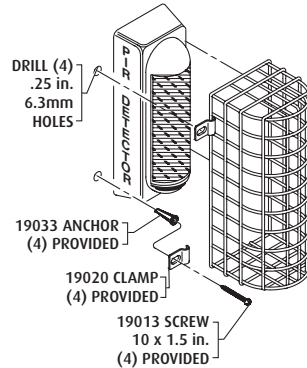

STI-9618

STI-9619

STI-9620

STI-9621

STI-9622

STI-9621/9622 SIDE VIEW

STI-9621/9622 END VIEW

**INSTALLATION INSTRUCTIONS**

1. Center the wire guard over existing motion detector.
2. Mark and drill (4) mounting holes (see pictorial for size).

**Lag Bolts** - If lag shields and lag bolts are used, make sure anchor is flush with surface. Position guard, insert lag bolt and tighten. Length of bolt should be selected to assure full thread engagement in anchor.

3. For installations that require tamperproof fasteners, order SUB 81 stainless steel screws and part no. 19038 bit.

Model	Height	Width	Depth
STI-9618	4.62 in. (117 mm)	5.37 in. (136 mm)	3.0 in. (76 mm)
STI-9619	7.75 in. (196 mm)	5.37 in. (136 mm)	5.62 in. (142 mm)
STI-9620	6.25 in. (158 mm)	4.0 in. (102 mm)	2.25 in. (57 mm)
STI-9621	7.0 in. (178 mm)	5.75 in. (146 mm)	4.5 in. (114 mm)
STI-9622	8.75 in. (222 mm)	4.0 in. (102 mm)	3.75 in. (95 mm)