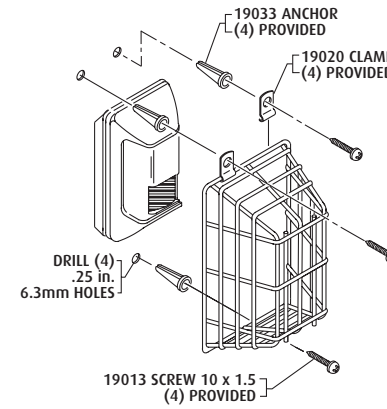

Safety Technology International, Inc.
2306 Airport Road • Waterford, Michigan 48327-1209
Phone: 248-673-9898 • Fax: 248-673-1246
Toll Free: 800-888-4784 • E-mail: info@sti-usa.com
Web: www.sti-usa.com

Safety Technology International (Europe) Ltd.
Unit 49G Pipers Road • Park Farm Industrial Estate • Redditch
Worcestershire • B98 0HU • England • Tel: 44 (0) 1527 520 999
Fax: 44 (0) 1527 501 999 • Freephone: 0800 085 1678 (UK only)
E-mail: info@sti-europe.com • Web: www.sti-europe.com

STI-9620

INSTALLATION INSTRUCTIONS

1. Center the wire guard over existing motion detector.
2. Mark and drill (4) mounting holes (see pictorial for size).

Lag Bolts - If lag shields and lag bolts are used, make sure anchor is flush with surface. Position guard, insert lag bolt and tighten. Length of bolt should be selected to assure full thread engagement in anchor.

3. For installations that require tamperproof fasteners, order SUB 81 stainless steel screws and part no. 19038 bit.

Model	Height	Width	Depth
STI-9618	4.62 in. (117 mm)	5.37 in. (136 mm)	3.0 in. (76 mm)
STI-9619	7.75 in. (196 mm)	5.37 in. (136 mm)	5.62 in. (142 mm)
STI-9620	6.25 in. (158 mm)	4.0 in. (102 mm)	2.25 in. (57 mm)
STI-9621	7.0 in. (178 mm)	5.75 in. (146 mm)	4.5 in. (114 mm)
STI-9622	8.75 in. (222 mm)	4.0 in. (102 mm)	3.75 in. (95 mm)

Electronic warranty form at www.sti-usa.com/wc14

INSTALLATION OF STI MOTION DETECTOR DAMAGE STOPPER®

All specifications and information shown were current as of publication and are subject to change without notice.