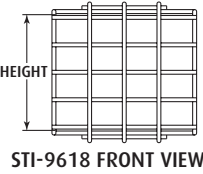

Safety Technology International, Inc.
2306 Airport Road • Waterford, Michigan 48327-1209
Phone: 248-673-9898 • Fax: 248-673-1246
Toll Free: 800-888-4784 • E-mail: info@sti-usa.com
Web: www.sti-usa.com

Safety Technology International (Europe) Ltd.
Unit 49G Pipers Road • Park Farm Industrial Estate • Redditch
Worcestershire • B98 0HU • England • Tel: 44 (0) 1527 520 999
Fax: 44 (0) 1527 501 999 • Freephone: 0800 085 1678 (UK only)
E-mail: info@sti-europe.com • Web: www.sti-europe.com

INSTALLATION INSTRUCTIONS

1. Center the wire guard over existing motion detector.
2. Mark and drill (4) mounting holes (see pictorial for size).

Lag Bolts - If lag shields and lag bolts are used, make sure anchor is flush with surface. Position guard, insert lag bolt and tighten. Length of bolt should be selected to assure full thread engagement in anchor.

3. For installations that require tamperproof fasteners, order SUB 81 stainless steel screws and part no. 19038 bit.

Model	Height	Width	Depth
STI-9618	4.62 in. (117 mm)	5.37 in. (136 mm)	3.0 in. (76 mm)
STI-9619	7.75 in. (196 mm)	5.37 in. (136 mm)	5.62 in. (142 mm)
STI-9620	6.25 in. (158 mm)	4.0 in. (102 mm)	2.25 in. (57 mm)
STI-9621	7.0 in. (178 mm)	5.75 in. (146 mm)	4.5 in. (114 mm)
STI-9622	8.75 in. (222 mm)	4.0 in. (102 mm)	3.75 in. (95 mm)

Electronic warranty form at www.sti-usa.com/wc14

INSTALLATION OF STI MOTION DETECTOR DAMAGE STOPPER®

All specifications and information shown were current as of publication and are subject to change without notice.