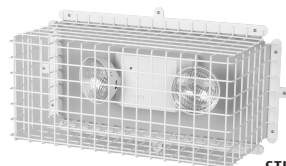

### EXIT SIGN WIRE CAGES

STI-9640	10.5 x 13.75 x 2.75"
STI-9740	15.5 x 20.5 x 6"

STI-9640

### EMERGENCY LIGHT CAGES

STI-9641	10.7 x 14.6 x 4"
STI-9644	8.7 x 17.7 x 5"
STI-9645	13.8 x 21.7 x 5.9"
STI-9649	10.75 x 24.75 x 11.25"
STI-9703	5 x 13.5 x 4"

STI-9649