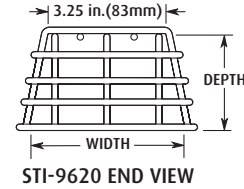

Safety Technology International, Inc.
2306 Airport Road • Waterford, Michigan 48327-1209
Phone: 248-673-9898 • Fax: 248-673-1246
Toll Free: 800-888-4784 • E-mail: info@sti-usa.com
Web: www.sti-usa.com

Safety Technology International (Europe) Ltd.
Unit 49G Pipers Road • Park Farm Industrial Estate • Redditch
Worcestershire • B98 0HU • England • Tel: 44 (0) 1527 520 999
Fax: 44 (0) 1527 501 999 • Freephone: 0800 085 1678 (UK only)
E-mail: info@sti-europe.com • Web: www.sti-europe.com

STI-9620

INSTALLATION INSTRUCTIONS

1. Center the wire guard over existing motion detector.
2. Mark and drill (4) mounting holes (see pictorial for size).

Lag Bolts - If lag shields and lag bolts are used, make sure anchor is flush with surface. Position guard, insert lag bolt and tighten. Length of bolt should be selected to assure full thread engagement in anchor.

3. For installations that require tamperproof fasteners, order SUB 81 stainless steel screws and part no. 19038 bit.

Model	Height	Width	Depth
STI-9618	4.62 in. (117 mm)	5.37 in. (136 mm)	3.0 in. (76 mm)
STI-9619	7.75 in. (196 mm)	5.37 in. (136 mm)	5.62 in. (142 mm)
STI-9620	6.25 in. (158 mm)	4.0 in. (102 mm)	2.25 in. (57 mm)
STI-9621	7.0 in. (178 mm)	5.75 in. (146 mm)	4.5 in. (114 mm)
STI-9622	8.75 in. (222 mm)	4.0 in. (102 mm)	3.75 in. (95 mm)

Electronic warranty form at www.sti-usa.com/wc14

INSTALLATION OF STI MOTION DETECTOR DAMAGE STOPPER®

All specifications and information shown were current as of publication and are subject to change without notice.