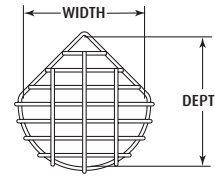

Safety Technology International, Inc.
2306 Airport Road • Waterford, Michigan 48327-1209
Phone: 248-673-9898 • Fax: 248-673-1246
Toll Free: 800-888-4784 • E-mail: info@sti-usa.com
Web: www.sti-usa.com

Safety Technology International (Europe) Ltd.
Unit 49G Pipers Road • Park Farm Industrial Estate • Redditch
Worcestershire • B98 0HU • England • Tel: 44 (0) 1527 520 999
Fax: 44 (0) 1527 501 999 • Freephone: 0800 085 1678 (UK only)
E-mail: info@sti-europe.com • Web: www.sti-europe.com

INSTALLATION INSTRUCTIONS

1. Center the wire guard over existing motion detector.
2. Mark and drill (4) mounting holes (see pictorial for size).

Lag Bolts - If lag shields and lag bolts are used, make sure anchor is flush with surface. Position guard, insert lag bolt and tighten. Length of bolt should be selected to assure full thread engagement in anchor.

3. For installations that require tamperproof fasteners, order SUB 81 stainless steel screws and part no. 19038 bit.

Model	Height	Width	Depth
STI-9618	4.62 in. (117 mm)	5.37 in. (136 mm)	3.0 in. (76 mm)
STI-9619	7.75 in. (196 mm)	5.37 in. (136 mm)	5.62 in. (142 mm)
STI-9620	6.25 in. (158 mm)	4.0 in. (102 mm)	2.25 in. (57 mm)
STI-9621	7.0 in. (178 mm)	5.75 in. (146 mm)	4.5 in. (114 mm)
STI-9622	8.75 in. (222 mm)	4.0 in. (102 mm)	3.75 in. (95 mm)

Electronic warranty form at www.sti-usa.com/wc14

INSTALLATION OF STI MOTION DETECTOR DAMAGE STOPPER®

All specifications and information shown were current as of publication and are subject to change without notice.