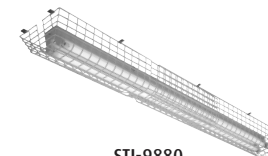

STI-9880

BEAM SMOKE DETECTORS

STI-9623	For DS240 and DS241
STI-9624	For Fireay 50/100R
STI-9625	For System Sensor Beam Smoke Detector 6424
STI-9706	Flush Mount
STI-9707	Surface Mount