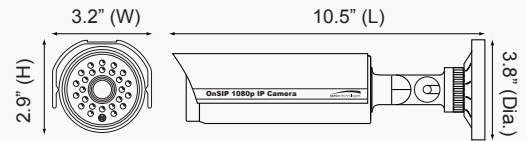

Full HD 1080p 2MP Indoor/Outdoor Bullet IP Camera

O2B2 3.6-16mm auto iris varifocal lens, dark grey housing

Features

- Supports up to Full HD 1080p @ 30fps
- Built-in standard PoE (IEEE 802.3af)
- Built-in IR LEDs
- IR Range: 90' (depending on scene reflection)
- Wide dynamic range (WDR) operation
- External controls for zoom and focus
- Supports H.264 and MJPEG codecs
- 2-way audio communication
- Micro SD card slot (card not included)
- IP66 compliant
- ONVIF Profile S listed*
- 2 year warranty

Camera Specifications

Image Sensor Progressive scan 1/2.9" CMOS, 2.0MP
 Maximum Resolution 1920x1080
 Minimum Illumination..... F1.4, 0.12 lux (IR on – 0 lux)
 IR LEDs 40
 IR Range 90' (depending on scene reflection)
 White Balance Automatic
 Exposure Control..... Yes
 Digital Slow Shutter Yes
 WDR/BLC WDR
 Day/Night..... Yes, IR cut filter
 DNR..... 2D/3D

Power Supply PoE, 12VDC (power supply not included)
 Power Consumption 6W
 Operating Temperature...-13° F – 122° F
 Operating Humidity..... 8% – 80% RH
 Unit Dimensions 3.2" (W) x 2.9" (H) x 10.5" (L); Base diameter 3.8"
 Unit Weight 2.6 lbs.
 Certifications..... FCC, RoHS
 Included in Package Unit, CD (manual, software), mounting screws, L wrench