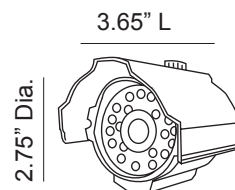

CVC627	4.3mm lens, silver housing
CVC627B	4.3mm lens, black housing
CVC627W	6mm lens, white housing

Features

- Day & night operation: 20 built-in LEDs controlled by a CDS sensor allow this color camera to see a perfect BW picture in the dark at distances up to 65' (depending on scene reflection)
- Weather resistant: can stand up to any type of weather
- Attractive housing: available in white, black and silver
- IP67 compliant
- 12VDC / 24VAC dual voltage operation
- 5 year warranty

Specifications

Image Sensor	1/3" color CCD
Resolution.....	600 TV lines
Minimum Illumination.....	0.1 lux (LED off), 0 lux (LED on)
Camera Type	Weather resistant, day/night capability
Iris.....	Electronic shutter
Electronic Shutter Speed.....	1/60 sec. – 1/100,000 sec.
Effective Pixels	768 (H) x 494 (V)
TV Standard	NTSC
Synchronization.....	Internal
Scanning System.....	2:1 interlace
Video Output.....	1Vp-p / 75 Ohms
Gamma.....	0.45 typ.
S/N Ratio	48dB
Gain Control	Automatic
Backlight Compensation.....	Automatic
Effective IR Range.....	65' (depending on scene reflection)
Number of LEDs.....	20
CDS Sensor.....	Yes

Power Consumption	120mA (LED off), 420mA (LED on)
Power Supply	12VDC / 24VAC dual voltage operation (power supply not included)
Operating Temperature.....	14° F – 120° F
Housing	Weather resistant, aluminum, removable/ adjustable sunshield, reflective IR booster
Mount.....	Stainless steel, universal wall / ceiling mount included
Dimensions.....	2.75" (Dia.) x 3.65" (L)
Weight	12.5 oz.
Cable	5' of power/video cable (CVC627W / CVC627B) 60' of power/video cable (CVC627)
Included in Package	DC power pigtail, wall/ceiling mount, installation hardware