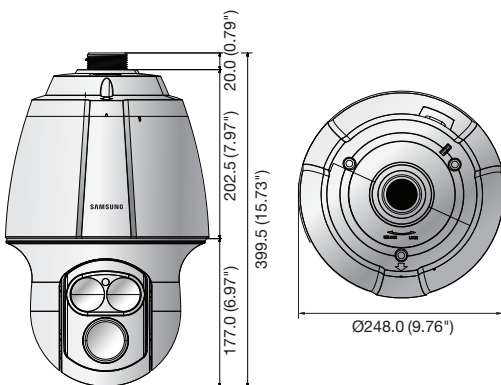

Dimensions

Unit : mm (inch)