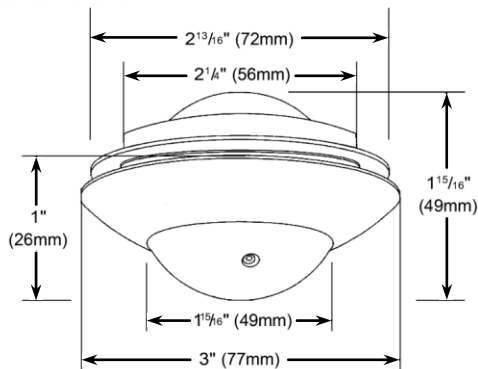

Flush-Mount Low-Profile UFO Cameras

EV-122C-FVB3Q--
discontinued

480 TV Lines

EV-6640-N3WQ

700 TV Lines

ENFORCER Flush-Mount UFO Cameras have a low-profile appearance, allowing them to blend into the décor of nearly any room.

Features:

- Low-profile design, extends outward only one inch
- Day/Night operation captures images even in low light
- Minimum 0.05 Lux
- No exposed screws, tamper resistant
- 1/3" Sony Super HAD II CCD
- 3.7mm Pinhole lens
- Lens rotates for mounting to ceilings or walls
- Small size: 3"x1¹⁵/₁₆" (77x49 mm)

Dimensions:

Low-profile design and white case fit the décor of nearly any room

Mount to ceilings or walls for discreet installations

Comparison:

	EV-122C-FVB3Q	EV-6640-N3WQ
Type	Flush-Mount Low-Profile UFO Camera	
Image sensor	1/3" Sony Super HAD II CCD	
Resolution	480 TVL	700 TVL
Lens	3.7mm	
Pickup elements	510x492 pixels	768x494 pixels
Sync	Internal	
Video output	1.0Vp-p composite video, 75Ω	
Minimum illumination	0.05-lux	
S/N ratio	>48dB	
Shutter control	Auto Electric Shutter (AES), 1/60~1/100,00 s	
Gain control	Auto	
White balance	Auto	
Gamma correction	0.45	
Operating voltage	12VDC ±10%	
Current draw	130mA ±10mA	
Operating temperature	-4°~122° F (-20°~50° C)	
Dimensions	1 ¹⁵ / ₁₆ "x3" (49x77 mm)	