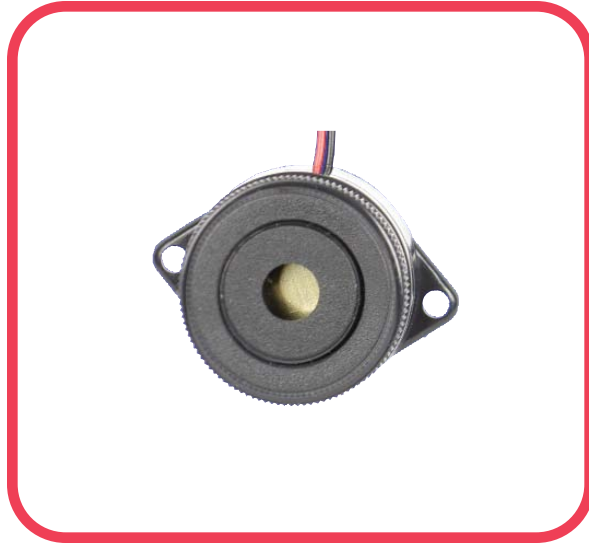

# MODEL PA-100

### SPECIFICATIONS

- PIEZO BUZZER MOUNTS IN .750" DIAMETER HOLE
- SOUND LEVEL 85Db @ 3 FEET
- OPERATING VOLTAGE RANGE 6 TO 28 VOLTS DC
- CURRENT DRAW 1.5 MA @ 6 VDC, 4.5 MA @ 12 VDC, 12.5 MA @ 28 VDC
- 6 INCH RED AND BLACK LEADS
- MODEL RP-23 SINGLE GANG WALLPLATE IS USED FOR MOUNTING
- CUSTOM SILKSCREENING OF PLATE IS AVAILABLE