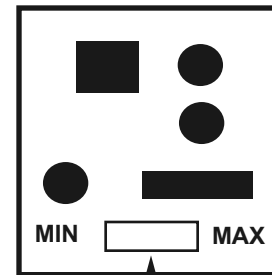

MODEL MT-1 MINI-TIMER INSTALLATION INSTRUCTIONS

OPERATION

A MOMENTARY OR MAINTAINED CLOSURE OF THE BLACK AND ORANGE LEADS WILL CAUSE THE RELAY CONTACTS TO TRANSFER AND REMAIN CLOSED UNTIL THE DELAY PERIOD ENDS. AT THE END OF THE DELAY PERIOD THE RELAY CONTACTS WILL RETURN TO THEIR ORIGINAL STATE. CLOSURE OF THE BLACK AND ORANGE LEADS DURING THE DELAY PERIOD WILL CAUSE THE TIMER TO RE-START.

WIRING CONNECTIONS

LEAD COLOR

	POWER INPUT
GRAY LEADS	CONNECT TO 12 OR 24 VOLTS AC OR DC. POLARITY NEED NOT BE OBSERVED.
	TRIGGER INPUT
BLACK LEAD	CONNECT TO NORMALLY-OPEN SWITCH CONTACT
ORANGE LEAD	CONNECT TO NORMALLY-OPEN SWITCH CONTACT
	RELAY OUTPUT
BLUE LEAD	NORMALLY-CLOSED RELAY CONTACT (N/C)
GREEN LEAD	COMMON RELAY CONTACT (COM)
VIOLET LEAD	NORMALLY-OPEN RELAY CONTACT (N/O)

TIME ADJUSTMENT

THE RELAY "ON" TIME IS ADJUSTABLE FROM 2 TO 45 SECONDS. THE DRY RELAY CONTACTS WILL TRANSFER WHEN THE BLACK AND ORANGE LEADS ARE CONNECTED. ROTATE THE POT TO "**MAX**" TO INCREASE THE RELAY "ON" TIME. ROTATE THE POT TO "**MIN**" TO DECREASE THE RELAY "ON" TIME.

SPECIFICATIONS

TIMER MODE: ONE SHOT
VOLTAGE RANGE: 12 TO 24 VOLTS AC OR DC
CURRENT CONSUMPTION: 37 MA. MAXIMUM
TIME RANGE: 2 TO 45 SECONDS
CONTACT RATING: 2A. @ 35 VDC
MOUNTING: DOUBLE COATED FOAM TAPE
SIZE: 2" x 2" x .5"

TIME ADJUSTMENT POT

.M.C.

ALARM CONTROLS CORPORATION

19 BRANDYWINE DRIVE P.O. BOX 280

DEER PARK, NY 11727

800 645-5538

WWW.ALARMCONTROLS.COM