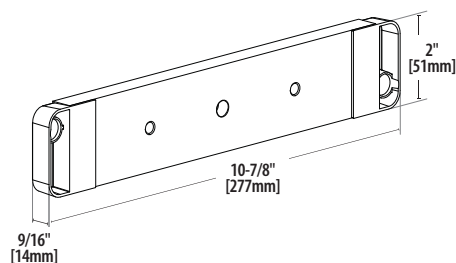

DUAL VOLTAGE

GRADE 1

FIRE RATED

SECURITRON®
ASSA ABLOY