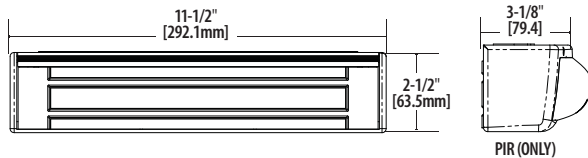

PRODUCT FEATURES AND SPECIFICATIONS:

- All M680 features and standards from page 14

SPECIAL PRODUCT FEATURES:

- Adjustable passive infrared (PIR) Request to Exit
  - Automatically cuts power to the M680 for egress
  - Request to exit (REX) output
  - Easily adjustable beam pattern
  - Adjustable relock timer

Dimensions:

M680BDX Magnalock:
11-1/2"L x 3-1/8"D x 2-1/2"H
Strike:
10-7/8"L x 9/16"D x 2"H

Electrical:

Magnalock Power
550mA (± 10%) at 12VDC
300mA (± 10%) at 24VDC

REX Power*

25mA (± 10%) at 12VDC
10mA (± 10%) at 24VDC

*A separate continuous power input is required to power the REX

M680BDX

The Smart, Stylish and Secure Magnalock® with Integrated Adjustable Passive Infrared Request to Exit

The M680BDX with Integrated Request to Exit provides optimum coverage for detecting an approaching person so the door unlocks for egress. The configurability of the passive infrared beam allows the detection area to be tailored to your environment, for better accuracy.

MODELS

PART # | Description

Magnalock model M680 with REX

Model	Description
M680BDX	M680 w/ REX in Satin Aluminum
M680BDX-313	M680 w/ REX, Satin Brown
M680BDX-335	M680 w/ REX, Satin Black
M680BDX-605	M680 w/ REX, Polished Brass
M680BDX-606	M680 w/ REX, Satin Brass
M680BDX-612	M680 w/ REX, Satin Bronze

Safety Note: Securitron recommends an emergency exit button be used in conjunction with the M680BDX to meet applicable building and life safety codes.

DUAL VOLTAGE

GRADE 1

FIRE RATED

SECURITRON®

ASSA ABLOY

LISTED