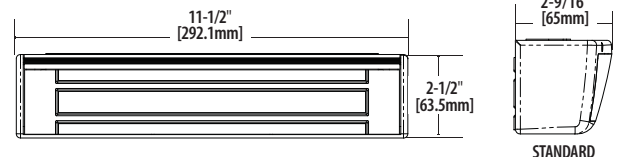

MODELS

PART # | Description

M680BD	M680 Standard Magnalock (w/BondSTAT, DPS) in Satin Aluminum
M680BD-313	M680 Standard Magnalock, Satin Brown
M680BD-335	M680 Standard Magnalock, Satin Black
M680BD-605	M680 Standard Magnalock, Polished Brass
M680BD-606	M680 Standard Magnalock, Satin Brass
M680BD-612	M680 Standard Magnalock, Satin Bronze

For bracket options, see page 34.