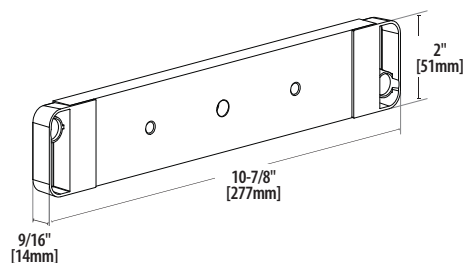

DUAL VOLTAGE

GRADE 1

FIRE RATED

SECURITRON®

ASSA ABLOY