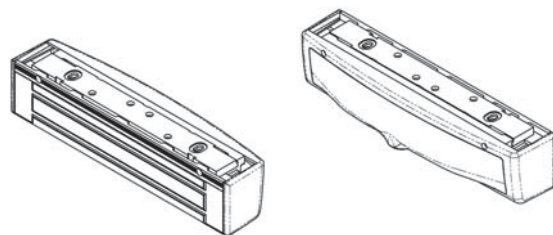

PRODUCT FEATURES AND SPECIFICATIONS:

- All M680 features and standards from page 14

SPECIAL PRODUCT FEATURES:

- Analog black/white CCTV camera
  - 112 degree view angle
  - 420 TV line resolution
  - 48db S/N ratio
- Adjustable passive infrared (PIR) Request to Exit
  - Automatically cuts power to the M680 for egress
  - Request to exit (REX) output
  - Easily adjustable beam pattern
  - Adjustable relock timer

OPTIONAL FEATURES:

- Analog color CCTV camera
  - 112 degree view angle
  - 520 TV line resolution
  - 48db S/N ratio
- 1.5 LUX minimum illumination day/night operation
- Supports BNC connection

Dimensions:

M680BDCX Magnalock:
11-1/2" L x 3-1/8" D x 2-1/2" H
Strike: 10-7/8" L x 9/16" D x 2" H

Electrical:

Magnalock Power
550mA (± 10%) at 12VDC
300mA (± 10%) at 24VDC

Camera and REX Power*
225mA (± 10%) at 12VDC
90mA (± 10%) at 24VDC

* A separate continuous power input is required to power the camera and REX

M680BDCX

The Smart, Stylish and Secure Magnalock® with Integrated Video Surveillance Camera and Passive Infrared Request to Exit

MODELS

PART # | Description

Magnalock model M680 with B&W camera and REX

M680BDCX	M680 w/ REX and BW Camera, Satin Aluminum
M680BDCX-313	M680 w/ REX and BW Camera, Satin Brown
M680BDCX-335	M680 w/ REX and BW Camera, Satin Black
M680BDCX-605	M680 w/ REX and BW Camera, Polished Brass
M680BDCX-606	M680 w/ REX and BW Camera, Satin Brass
M680BDCX-612	M680 w/ REX and BW Camera, Satin Bronze

Magnalock model M680 with color camera and REX

M680BDC2X	M680 w/ REX and Color Camera, Satin Aluminum
M680BDC2X-313	M680 w/ REX and Color Camera, Satin Brown
M680BDC2X-335	M680 w/ REX and Color Camera, Satin Black
M680BDC2X-605	M680 w/ REX and Color Camera, Polished Brass
M680BDC2X-606	M680 w/ REX and Color Camera, Satin Brass
M680BDC2X-612	M680 w/ REX and Color Camera, Satin Bronze