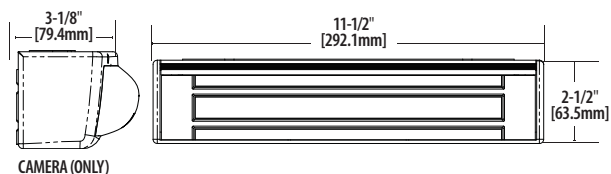

Camera Power*

200mA (± 10%) at 12VDC

80mA (± 10%) at 24VDC

* A separate continuous power input is required to power the camera