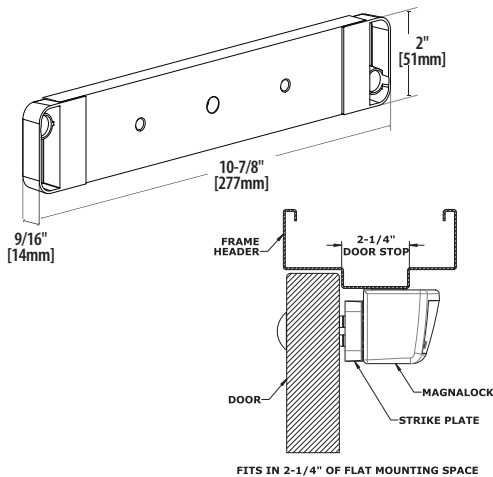

SPECIFICATIONS

- UL 1034 Burglary- Resistant Listed
- UL 10C Listed
- CAN4-S104, CAN/ULC Listed
- UL 294 Recognized Component

- ANSI/BHMA A156.23, Grade 1; E18501-1000
- CSFM- California State Fire Marshal Listed
- Patents: D682,655; D690,576; 8,094,017
- Patents Pending

Holding Force:
1100lbs [499 kg]

Dimensions:
M680BD Magnalock: 11-1/2"L x 2-9/16"D x 2-1/2"H
Strike: 10-7/8"L x 9/16"D x 2"H

Electrical:
550mA (± 10%) at 12VDC
300mA (± 10%) at 24VDC

Operating Temperature:
+32 to +110F [0 to +43C]
Indoor use only

Shipping Weight:
13lbs [5.44kg]

Finishes:
US28/628 - Satin Aluminum
Clear (Standard)

US20A/313 - Satin Brown

335 - Satin Black

US03/605 - Polished Brass

US04/606 - Satin Brass

US10/612 - Satin Bronze