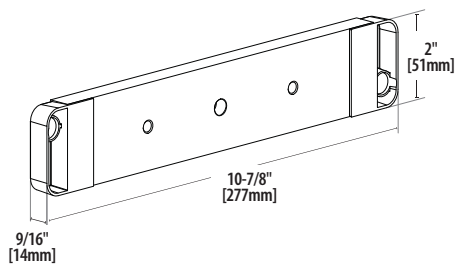

PRODUCT FEATURES AND SPECIFICATIONS:

- All M680 features and standards from page 14

SPECIAL PRODUCT FEATURES:

- Adjustable passive infrared (PIR) Request to Exit
  - Automatically cuts power to the M680 for egress
  - Request to exit (REX) output
  - Easily adjustable beam pattern
  - Adjustable relock timer

Dimensions:

M680BDX Magnalock:
11-1/2"L x 3-1/8"D x 2-1/2"H
Strike:
10-7/8"L x 9/16"D x 2"H

Electrical:

Magnalock Power
550mA (± 10%) at 12VDC
300mA (± 10%) at 24VDC

REX Power*

25mA (± 10%) at 12VDC
10mA (± 10%) at 24VDC

*A separate continuous power input is required to power the REX

M680BDX

The Smart, Stylish and Secure Magnalock® with Integrated Adjustable Passive Infrared Request to Exit

The M680BDX with Integrated Request to Exit provides optimum coverage for detecting an approaching person so the door unlocks for egress. The configurability of the passive infrared beam allows the detection area to be tailored to your environment, for better accuracy.

MODELS

PART # | Description

Magnalock model M680 with REX

Model	Description
M680BDX	M680 w/ REX in Satin Aluminum
M680BDX-313	M680 w/ REX, Satin Brown
M680BDX-335	M680 w/ REX, Satin Black
M680BDX-605	M680 w/ REX, Polished Brass
M680BDX-606	M680 w/ REX, Satin Brass
M680BDX-612	M680 w/ REX, Satin Bronze

Safety Note: Securitron recommends an emergency exit button be used in conjunction with the M680BDX to meet applicable building and life safety codes.

DUAL VOLTAGE

GRADE 1

FIRE RATED

SECURITRON®

ASSA ABLOY

LISTED