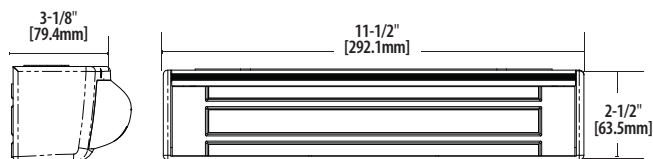

Electrical:

Magnalock Power
550mA (± 10%) at 12VDC
300mA (± 10%) at 24VDC

Camera and REX Power*
225mA (± 10%) at 12VDC
90mA (± 10%) at 24VDC

* A separate continuous power input is required to power the camera and REX

PIR + CAMERA