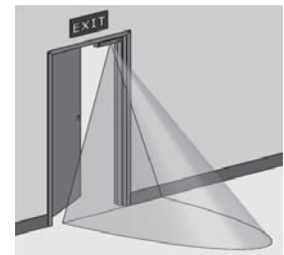

REX shown adjusted for door approach