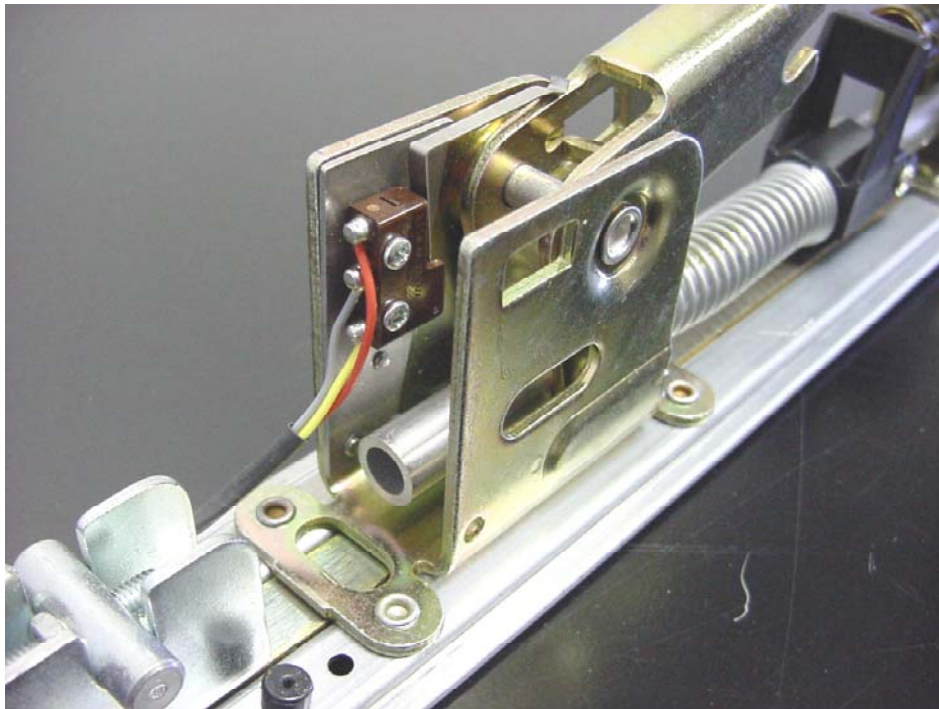

### INSTALLATION AND HARNESS ROUTING OF K-100A SWITCH KIT INTO VON DUPRIN MODELS 33 AND 99 EXIT DEVICES EQUIPPED WITH 1550K-VD ELR KIT

INSTALLATION VIEW 1

INSTALLATION VIEW 2

## II – E1500-1 ADDENDUM

HARNES ROUTING VIEW 1

HARNES ROUTING VIEW 2

**ROUTE HARNES ALONG OUTSIDE OF PUSHBAR BUMPER**