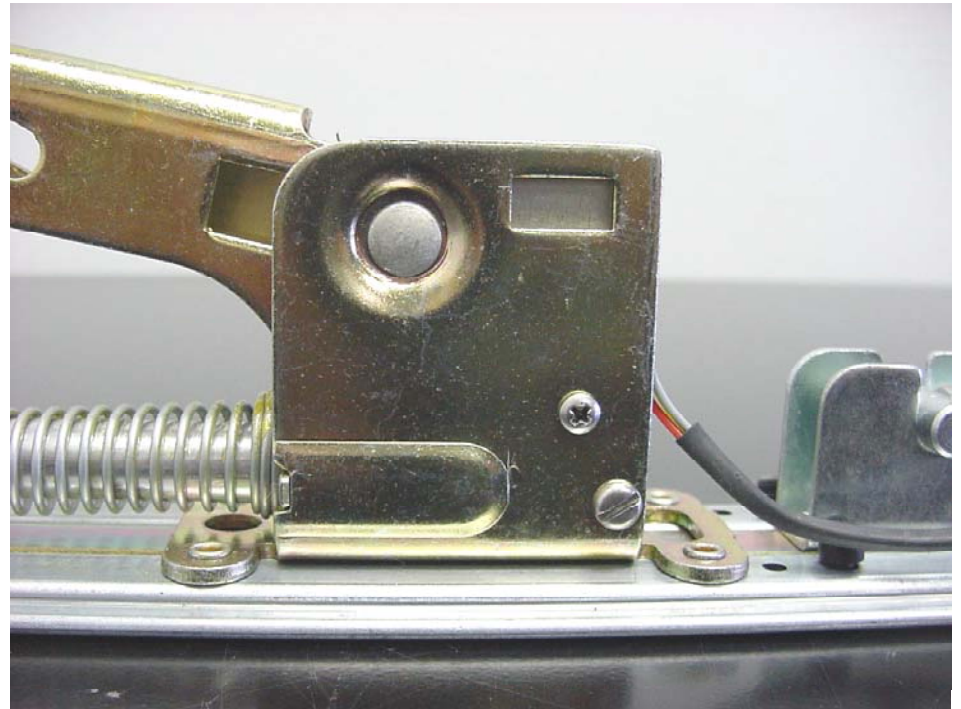

### INSTALLATION AND HARNESS ROUTING OF K-100A SWITCH KIT INTO VON DUPRIN MODELS 33 AND 99 EXIT DEVICES EQUIPPED WITH 1550K-VD ELR KIT

INSTALLATION VIEW 1

INSTALLATION VIEW 2

## II – E1500-1 ADDENDUM

HARNES ROUTING VIEW 1

HARNES ROUTING VIEW 2

**ROUTE HARNES ALONG OUTSIDE OF PUSHBAR BUMPER**