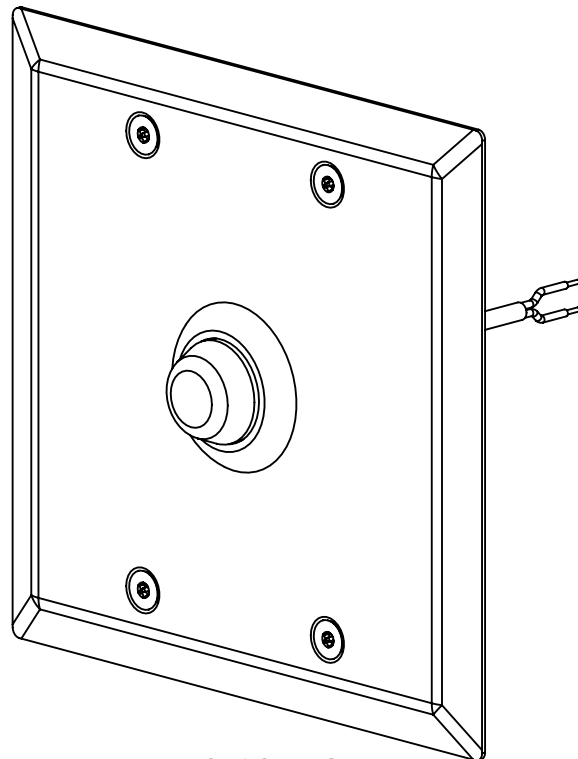

### FOR USE WITH THE FOLLOWING MODELS:

- 1340-B1 BLUE INDICATOR, SINGLE GANG, WALL MOUNT
- 1340-W1 WHITE INDICATOR, SINGLE GANG, WALL MOUNT
- 1340-Y1 YELLOW INDICATOR, SINGLE GANG, WALL MOUNT
- 1340-G1 GREEN INDICATOR, SINGLE GANG, WALL MOUNT
- 1340-R1 RED INDICATOR, SINGLE GANG, WALL MOUNT
- 1340-B2 BLUE INDICATOR, DOUBLE GANG, WALL MOUNT
- 1340-W2 WHITE INDICATOR, DOUBLE GANG, WALL MOUNT
- 1340-Y2 YELLOW INDICATOR, DOUBLE GANG, WALL MOUNT
- 1340-G2 GREEN INDICATOR, DOUBLE GANG, WALL MOUNT
- 1340-R2 RED INDICATOR, DOUBLE GANG, WALL MOUNT

### SPECIFICATIONS:

- BLACK WIRE LEAD IS (+) POSITIVE AND WHITE WIRE LEAD IS (-) NEGATIVE
- ELECTRICAL RATING 50ma @ 12.8VDC
- MOUNTS IN A SINGLE OR DOUBLE GANG BOX WITH A DEPTH OF 2-1/8"

1340-1

1340-2