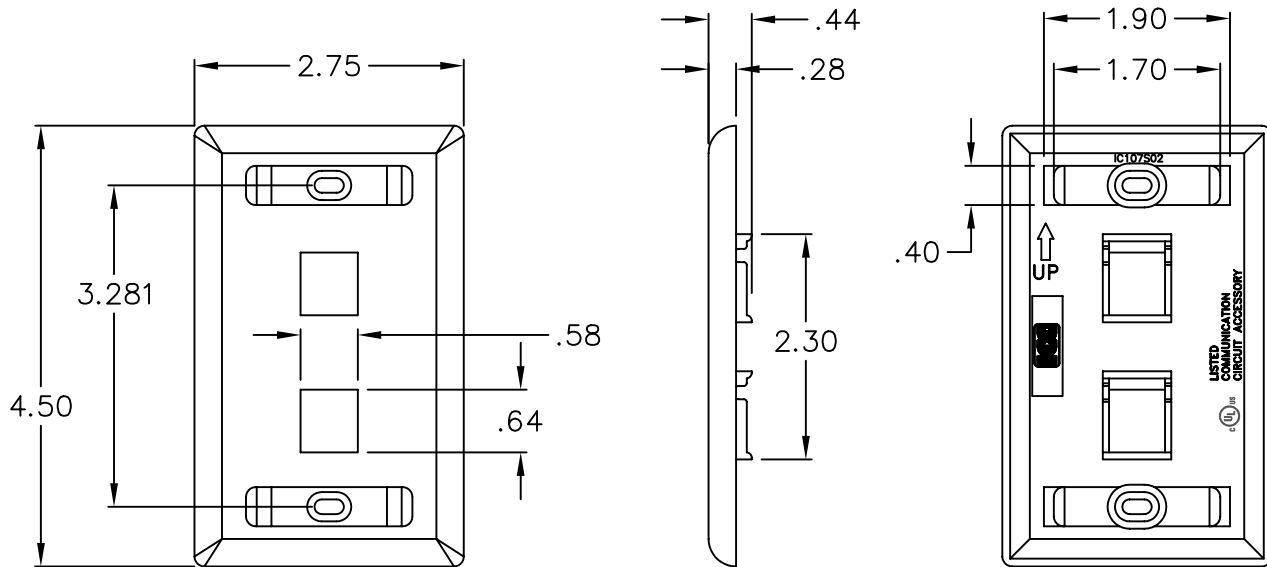

### Package includes:

- A. 2-Port Single Gang Faceplate With Station ID, 1 pc
- B. ICC Label Cover, 1 pc
- C. Clear Label Cover, 2 pcs
- D. Paper Label, 2 pcs
- E. #6-32 x 3/4" Pan Head Machine Screw, 2 pcs

### FACEPLATE, ID, 1-GANG, 2-PORT

ITEM NO. IC107S02XX

REV. A

DWG NO. PS107S0200

PAGE NO. 1

CUSTOMER CARE / TECHNICAL SUPPORT \* CSR@ICC.COM / 888-ASK-4-ICC (275-4422) \* 14700 Alondra Blvd., La Mirada, CA 90638 \* www.icc.com