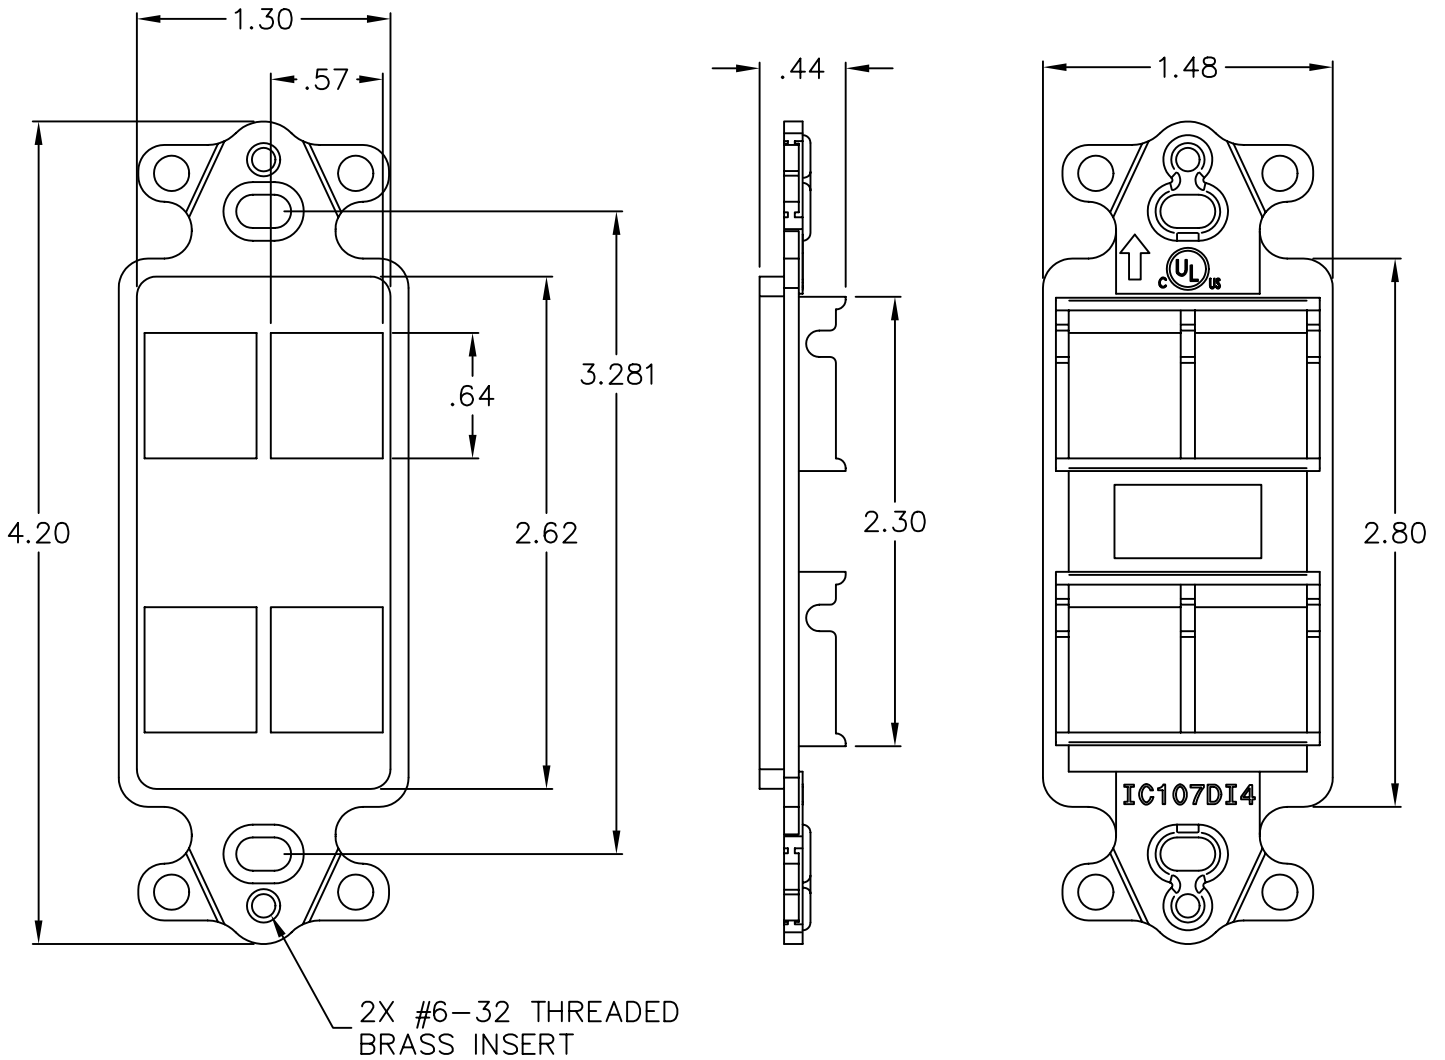

4-Port High Density Decorex Insert

PRODUCT SPECIFICATION

Package includes:

- A. 4-Port HD Decorex Insert, 1 pc
- B. #6-32 x 3/4" Pan Head Machine Screw, 2 pcs

4-Port HD Decorex Insert

Features and Benefits:

- Designed to support the distribution of voice, data, and other communication needs with contemporary styling for commercial or residential applications
- Ideal for use in high density applications with more connectivity in less space
- Fits standard NEMA electrical boxes
- Rugged and durable construction
- Designed for a consistent look with standard decorator style faceplates
- Compatible with all IC107 Decorex faceplates
- Accommodates a wide variety of easy to snap-in modules, providing configuration flexibility
- Compatible with all IC107 HD modules
- Available in almond, black, ivory, and white
- UL listed

INSERT, DECOREX, HD, 4-PORT

ITEM NO.	IC107DI4XX
DWG NO.	PS107DI400

REV.	A
PAGE NO.	1

CUSTOMER CARE / TECHNICAL SUPPORT * CSR@ICC.COM / 888-ASK-4-ICC (275-4422) * 14700 Alondra Blvd., La Mirada, CA 90638 * www.icc.com

NOTE: UNLESS OTHERWISE SPECIFIED

1. MATERIAL: ABS, UL 94V-0
2. FINISH: GLOSSY
3. COLOR: XX: AL-ALMOND, BK-BLACK, IV-IVORY & WH-WHITE

UL US FILE NO. 125268

INSERT, DECOREX, HD, 4-PORT		 ICC <i>PremiumProducts</i> <i>ProvenPerformance</i> <i>CompetitivePrices</i>	
ITEM NO.	IC107DI4XX		REV. A
DWG NO.	PS107DI400		PAGE NO. 2