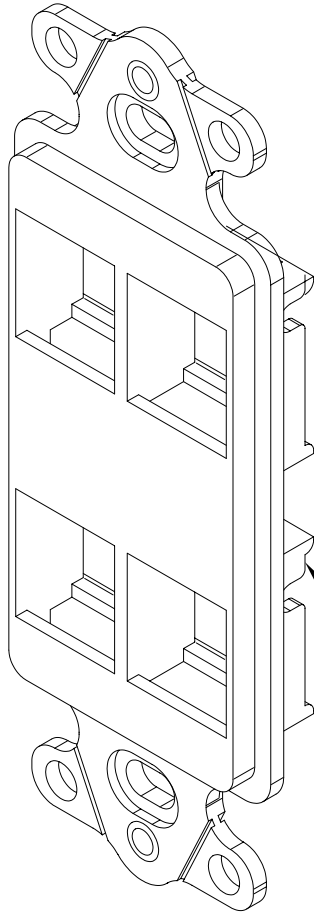

4-Port High Density Decorex Insert

PRODUCT SPECIFICATION

Package includes:

- A. 4-Port HD Decorex Insert, 1 pc
- B. #6-32 x 3/4" Pan Head Machine Screw, 2 pcs

4-Port HD Decorex Insert

Features and Benefits:

- Designed to support the distribution of voice, data, and other communication needs with contemporary styling for commercial or residential applications
- Ideal for use in high density applications with more connectivity in less space
- Fits standard NEMA electrical boxes
- Rugged and durable construction
- Designed for a consistent look with standard decorator style faceplates
- Compatible with all IC107 Decorex faceplates
- Accommodates a wide variety of easy to snap-in modules, providing configuration flexibility
- Compatible with all IC107 HD modules
- Available in almond, black, ivory, and white
- UL listed

INSERT, DECOREX, HD, 4-PORT

ITEM NO.	IC107DI4XX
DWG NO.	PS107DI400

REV.	A
PAGE NO.	1

CUSTOMER CARE / TECHNICAL SUPPORT * CSR@ICC.COM / 888-ASK-4-ICC (275-4422) * 14700 Alondra Blvd., La Mirada, CA 90638 * www.icc.com

NOTE: UNLESS OTHERWISE SPECIFIED

1. MATERIAL: ABS, UL 94V-0
2. FINISH: GLOSSY
3. COLOR: XX: AL-ALMOND, BK-BLACK, IV-IVORY & WH-WHITE

UL US FILE NO. 125268

INSERT, DECOREX, HD, 4-PORT		 ICC <i>PremiumProducts</i> <i>ProvenPerformance</i> <i>CompetitivePrices</i>	
ITEM NO.	IC107DI4XX		REV. A
DWG NO.	PS107DI400		PAGE NO. 2