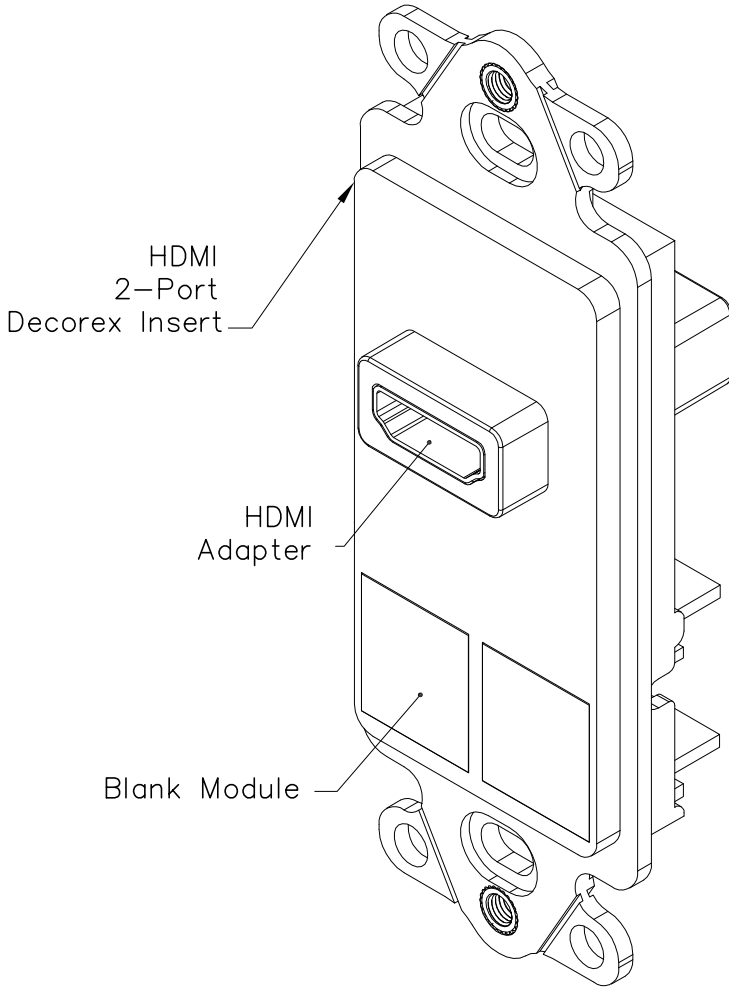

HDMI, 2-Port Decorex Insert

PRODUCT SPECIFICATION

Package includes:

- A. HDMI, 2-Port, Decorex Insert, 1 pc
- B. Blank Module, 2 pcs

- C. #6-32 x 3/4" Pan Head Machine Screw, 2 pcs

Features and Benefits:

- Designed to distribute high quality video, audio and other communication needs with contemporary styling for commercial or residential applications
- HDMI (High Definition Multimedia Interface) connectors are ideal for high-definition video and audio devices
- Fits standard NEMA electrical boxes
- Rugged and durable construction
- Designed for a consistent look with standard decorator style faceplates
- Compatible with all IC107 Decorex faceplates
- Accommodates a wide variety of easy to snap-in modules, providing configuration flexibility
- Compatible with all IC107 HD modules
- Housing available in almond, black, ivory, and white
- Supports v1.2, v1.3, v1.4a, 720p, 1080i, 1080p, 3D, and HDCP; typical maximum distance for HDMI cable is 33ft. (10 meters).

INSERT, DECOREX, HDMI, 2-PORT

ITEM NO. IC107DH2XX
 DWG NO. PS107DH200

REV. C
 PAGE NO. 1

CUSTOMER CARE / TECHNICAL SUPPORT * CSR@ICC.COM / 888-ASK-4-ICC (275-4422) * 14700 Alondra Blvd., La Mirada, CA 90638 * www.icc.com

NOTE: UNLESS OTHERWISE SPECIFIED

1. MATERIAL: ABS, UL 94V-0
2. COLOR: XX: AL-ALMOND, BK-BLACK, IV-IVORY & WH-WHITE
3. MECHANICAL:
 - A. FINISH: BRASS WITH FLUSH GOLD PLATING
 - B. PLASTIC COVER: PVC
4. ELECTRICAL:
 - A. DIFFERENTIAL IMPEDANCE:
 - CABLE AREA: 100 OHMS +/- 10
 - 100% OPEN SHORT MIS-WIRE TEST
 - B. CONTACT RESISTANCE: 2 OHM MAX.
 - C. INSULATION RESISTANCE: 10 MEGA OHM (MIN.)
 - D. WITHSTAND VOLTAGE: 0.1 SEC. DC 200V
 - E. HI-POT: AC 200V/ 1.0mA
 - F. INSTANTANEOUS OPEN/SHORT: 1 SEC.