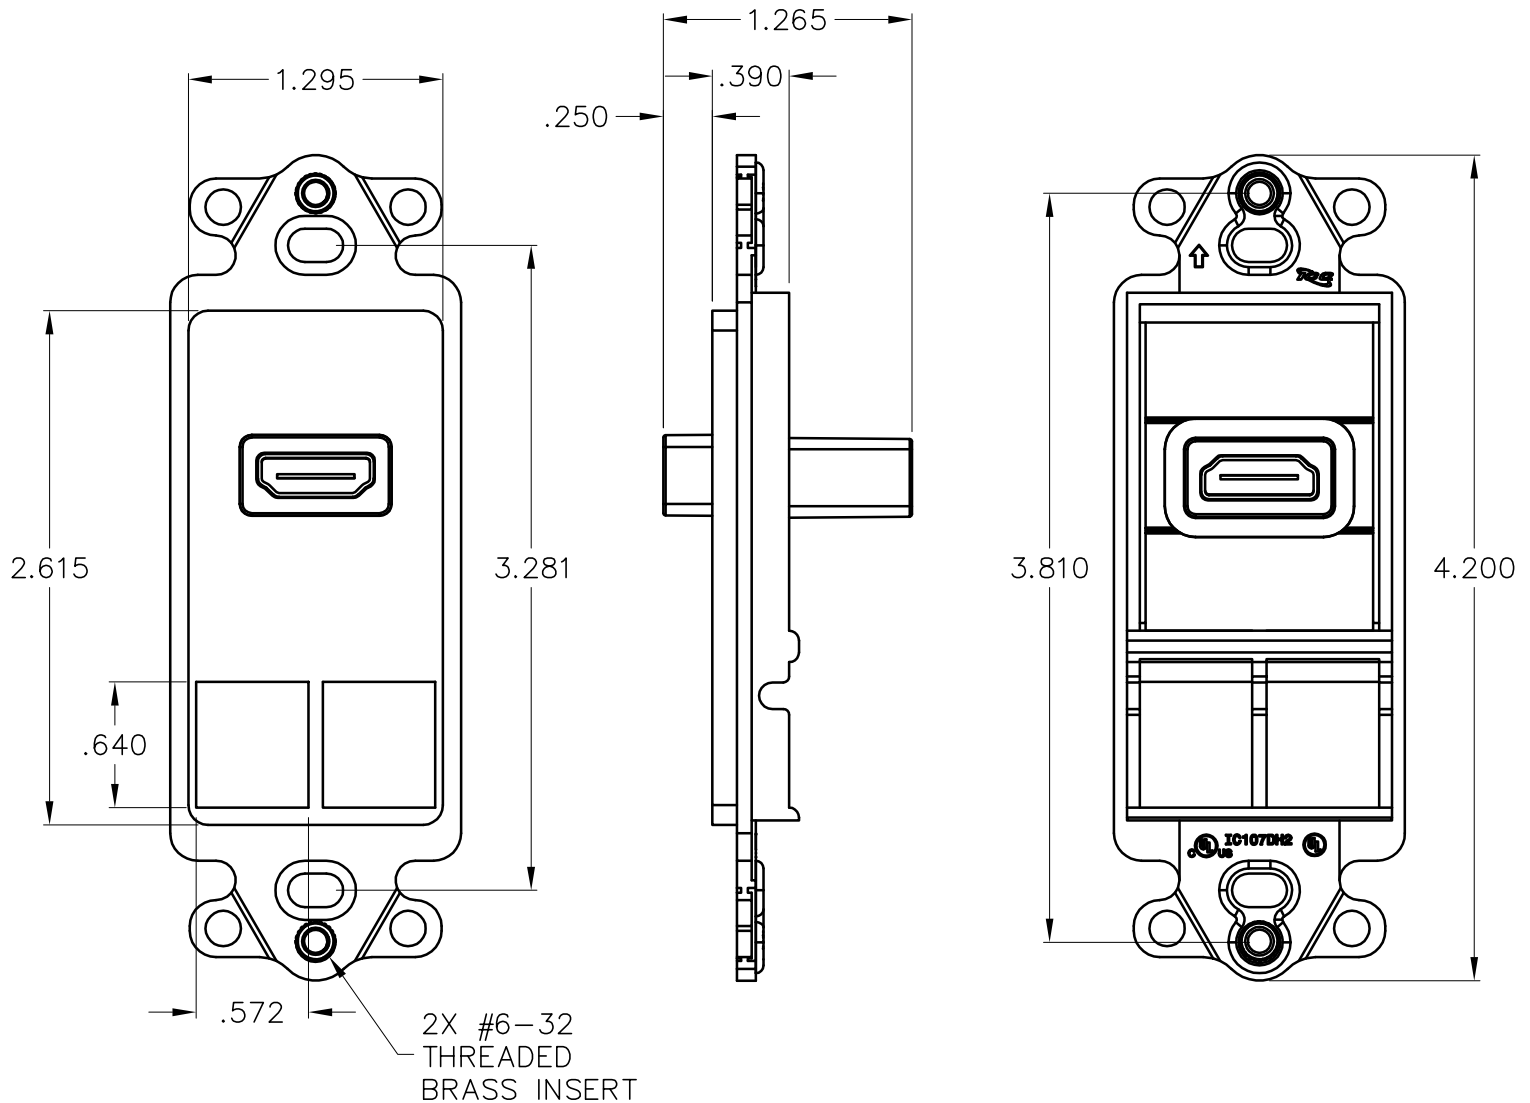

HDMI, 2-Port Decorex Insert

PRODUCT SPECIFICATION

Package includes:

- A. HDMI, 2-Port, Decorex Insert, 1 pc
- B. Blank Module, 2 pcs

- C. #6-32 x 3/4" Pan Head Machine Screw, 2 pcs

Features and Benefits:

- Designed to distribute high quality video, audio and other communication needs with contemporary styling for commercial or residential applications
- HDMI (High Definition Multimedia Interface) connectors are ideal for high-definition video and audio devices
- Fits standard NEMA electrical boxes
- Rugged and durable construction
- Designed for a consistent look with standard decorator style faceplates
- Compatible with all IC107 Decorex faceplates
- Accommodates a wide variety of easy to snap-in modules, providing configuration flexibility
- Compatible with all IC107 HD modules
- Housing available in almond, black, ivory, and white
- Supports v1.2, v1.3, v1.4a, 720p, 1080i, 1080p, 3D, and HDCP; typical maximum distance for HDMI cable is 33ft. (10 meters).

INSERT, DECOREX, HDMI, 2-PORT

ITEM NO. IC107DH2XX
 DWG NO. PS107DH200

REV. C
 PAGE NO. 1

CUSTOMER CARE / TECHNICAL SUPPORT * CSR@ICC.COM / 888-ASK-4-ICC (275-4422) * 14700 Alondra Blvd., La Mirada, CA 90638 * www.icc.com

NOTE: UNLESS OTHERWISE SPECIFIED

1. MATERIAL: ABS, UL 94V-0
2. COLOR: XX: AL-ALMOND, BK-BLACK, IV-IVORY & WH-WHITE
3. MECHANICAL:
 - A. FINISH: BRASS WITH FLUSH GOLD PLATING
 - B. PLASTIC COVER: PVC
4. ELECTRICAL:
 - A. DIFFERENTIAL IMPEDANCE:
 - CABLE AREA: 100 OHMS +/- 10
 - 100% OPEN SHORT MIS-WIRE TEST
 - B. CONTACT RESISTANCE: 2 OHM MAX.
 - C. INSULATION RESISTANCE: 10 MEGA OHM (MIN.)
 - D. WITHSTAND VOLTAGE: 0.1 SEC. DC 200V
 - E. HI-POT: AC 200V/ 1.0mA
 - F. INSTANTANEOUS OPEN/SHORT: 1 SEC.