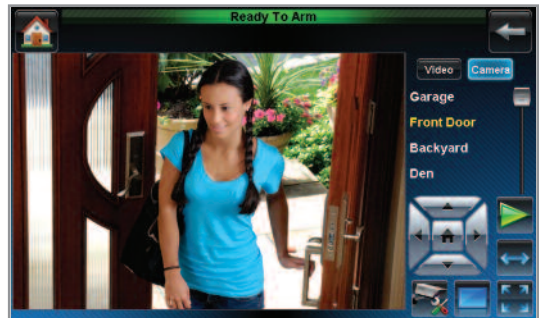

Camera Viewing Screen

SPECIFICATIONS

Physical

8.23" W x 5.59" H x 1.13" D

Wiring

(Standard four-wire connection)

Black	Ground
Red	+12VDC (Aux Power)
Green	"Data in" to control panel
Yellow	"Data out" from control panel

Current Draw

Backlight OFF, Sound OFF	- 12V, 180mA
Backlight ON, Sound OFF	- 12V, 260mA
Backlight ON, Sound ON	- 12V, 305mA

ORDERING

TUXW

Home controller with integrated security keypad in white plastic

TUXS

Home controller with integrated security keypad in silver plastic

For more information:

www.honeywell.com/security

Automation and Control Solutions

Honeywell Security Products Americas

2 Corporate Center Dr. Suite 100

P.O. Box 9040

Melville, NY 11747

1.800.467.5875

www.honeywell.com

L/TUXEDODLRD/D
January 2012
© 2012 Honeywell International Inc.

Honeywell