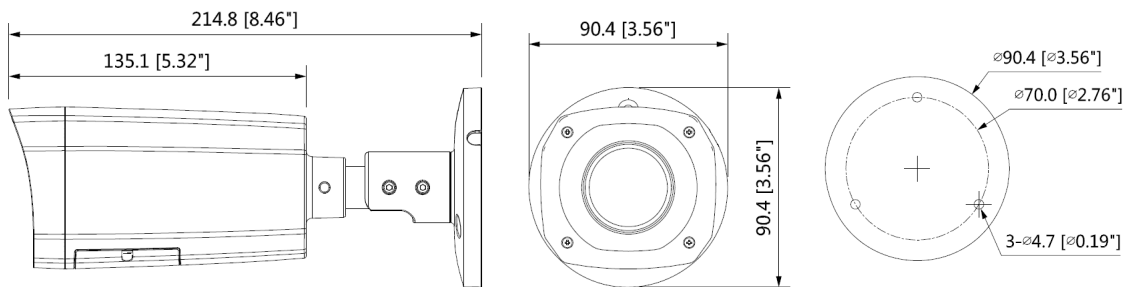

NETWORK	
ETHERNET	RJ-45 (10/100Base-T)
SUPPORTED WEB BROWSERS	Internet Explorer (11.0+)
SUPPORTED OS	Windows® 7 32-bit/64-bit; Windows® 10 32-bit/64-bit
PROTOCOLS*	HTTP; HTTPS; TCP; ARP; RTSP; RTP; RTCP; UDP; SMTP; DHCP; DNS; PPPoE; IPv4/v6; QoS; UPnP; NTP; Bonjour; IEEE 802.1x; Multicast; ICMP; IGMP; TLS
INTEROPERABILITY	ONVIF Profile S/G/Q
MAXIMUM USERS ACCESS	20 Users
SECURITY	User account and password protection HTTPS, IP Filter, Digest authentication, User access log, TLS1.2 only, AES-128/256, SSH/Telnet closed, sFTP by default, PCIDSS compliance
EVENT	No SD card, SD card error, Capacity warning, Network disconnection, IP conflict, Illegal access
MICRO SD	Up to 128 GB microSDHC card, Class 10 (not included)
ELECTRICAL	
POWER SUPPLY	DC12V PoE (802.3af)(Class 0)
POWER CONSUMPTION	<1.4W (-ZS)
MECHANICAL	
DIMENSIONS	72mmx80mmx212.8mm (2.8" x 3.1" x 8.4")
PRODUCT WEIGHT	0.64kg (1.41lb)
PACKAGE WEIGHT	0.82kg (1.80lb)
MATERIAL	Die-cast aluminum housing with powder coat
CONSTRUCTION COLOR	RAL 9003 (White)
ENVIRONMENTAL	
OPERATING TEMPERATURE	-30° C ~ +60° C (-22° F ~ +140° F)
RELATIVE HUMIDITY	Less than 95%, non-condensing
INGRESS PROTECTION	IP66
REGULATORY	
EMISSIONS	FCC Part 15B, EN 55032
IMMUNITY	EN 50130-4
SAFETY	UL 60950-1, EN 62368-1
ROHS	EN 50581

ORDERING

HBW2PER2	Network WDR 2MP IR Bullet Camera, 1/2.8" CMOS, 2.7mm~13.5mm Motorized, 4 IR LEDs, PoE, IP66, H.265/H.264/Smart Codec
-----------------	--

DIMENSIONS

For more information

www.honeywellvideo.com