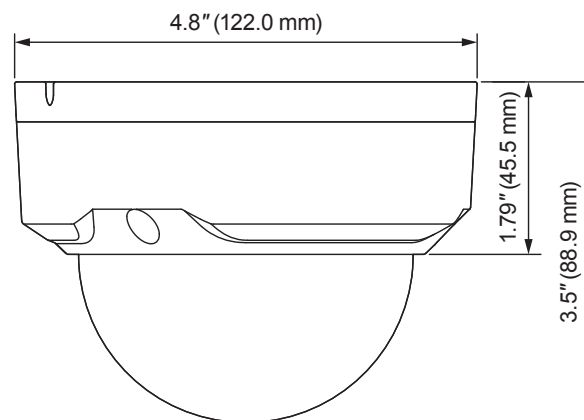

WDR 4 MP IR Rugged Mini Dome Camera

RECOMMENDED ACCESSORIES

SYSTEM COMPATIBILITY		MOUNTS AND ACCESSORIES	
HEN*4	8/16/32/64-channel Focus 4K NVRs (H.264/H.265)	HQA-WK	Wall Mount
HEN*2	4/8/16-channel Performance Series NVRs (H.264)	HQA-PM2**	Pole Mount Bracket
		HB34S2-CM**	Corner Mount Bracket
		HQA-BB2	Junction Box

* Pre-installed storage (TB).

** The HQA-BB2 junction box must be used when installing the camera to HQA-PM2 or HB34S2-CM.

ORDERING

H4W4PER2	Network WDR 4 MP IR Rugged Mini Dome Camera, 1/3" CMOS, 2.7-13.5 mm MFZ, 2 IR LEDs, PoE, H.265+

DIMENSIONS

For more information

www.honeywell.com/security

Honeywell Security and Fire

2700 Blankenbaker Pkwy, Suite 150

Louisville, KY 40299

1.800.323.4576

www.honeywell.com

Honeywell reserves the right, without notification, to make changes in product design or specifications.

L/H4W4PER2D/D | 10/17
© 2017 Honeywell International Inc.

Honeywell