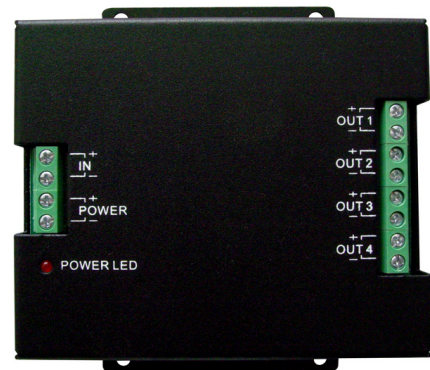

COD. **EX-HUB**

HOME RUN HUB/REPEATER MODULE

4 Port Home Run Hub, Can be used with 700 Series master kits. Up to 2 EX-HUB units can be connected together for HFX-700R master kits.

**General info**

Type of finish:	Metal
Product colour:	BLACK