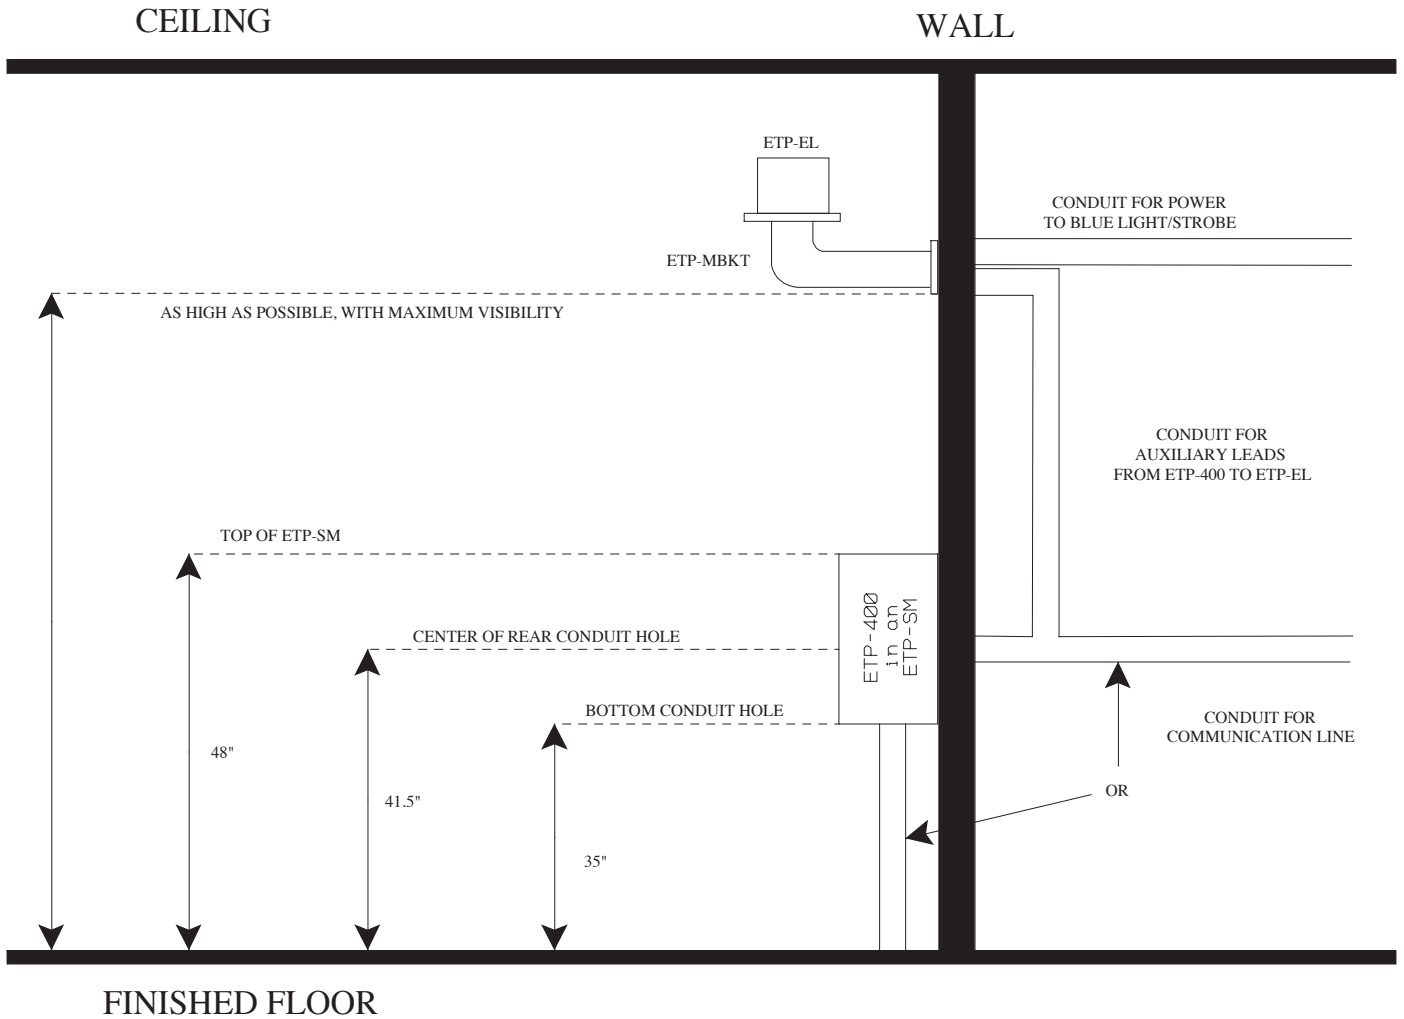

MOUNTING AN ETP-400 INTO AN ETP-SM

RECOMMENDED MOUNTING OF ETP-400 IN AN ETP-SM FOR ADA COMPLIANCE

Talk-A-Phone Co.

7530 North Natchez Avenue, Niles, Illinois 60714-3804

Phone: (773) 539-1100 Fax: (773) 539-1241