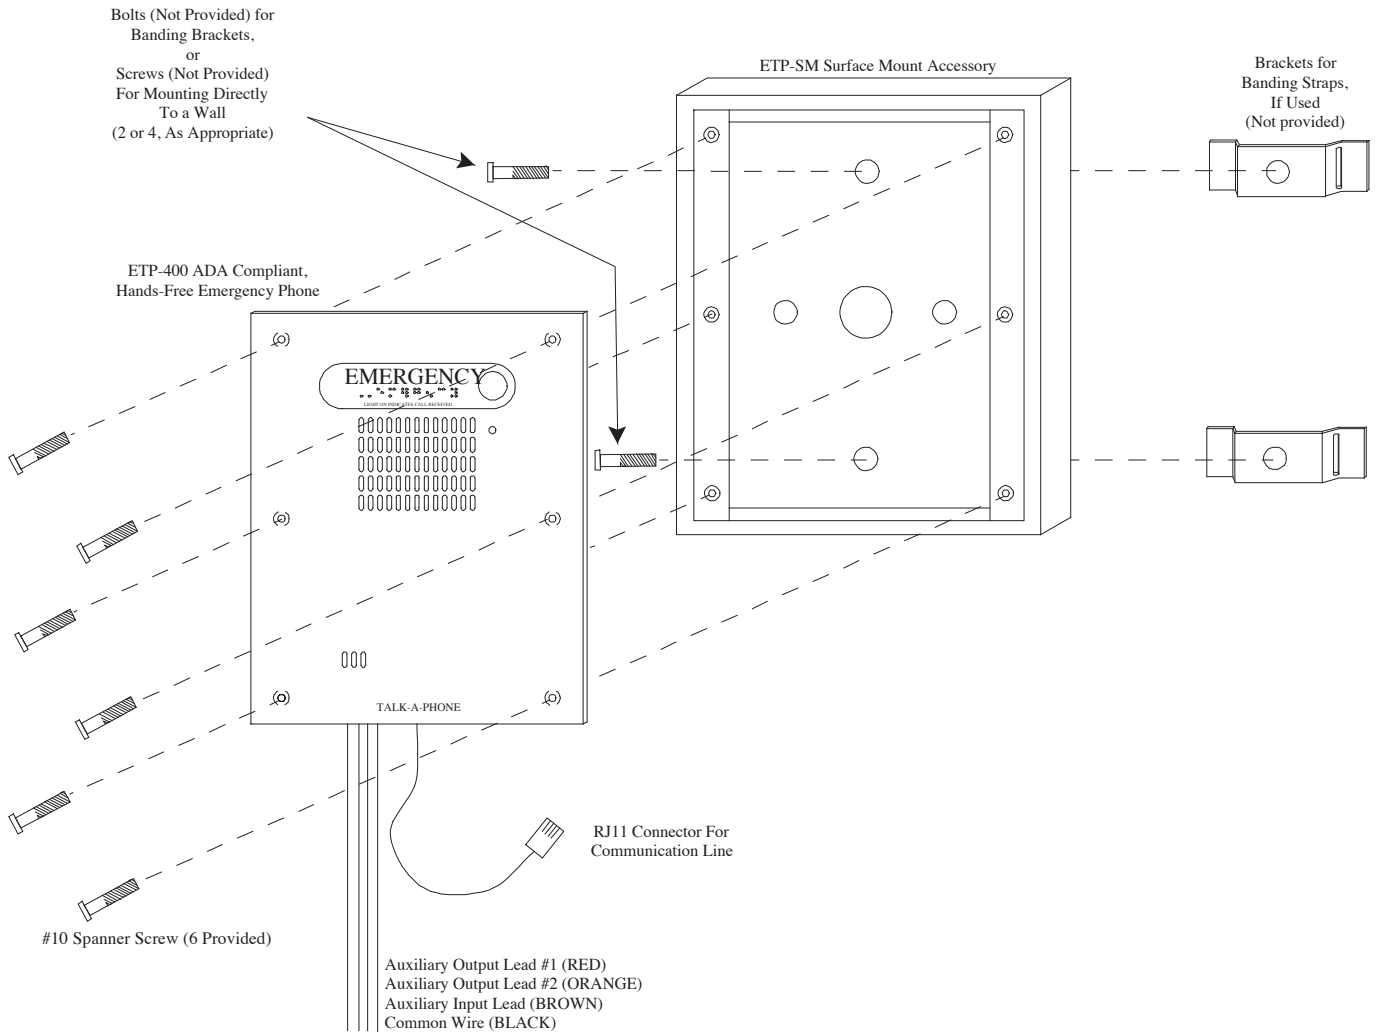

MOUNTING AN ETP-400 INTO AN ETP-SM

RECOMMENDED MOUNTING OF ETP-400 IN AN ETP-SM FOR ADA COMPLIANCE

Talk-A-Phone Co.

7530 North Natchez Avenue, Niles, Illinois 60714-3804

Phone: (773) 539-1100 Fax: (773) 539-1241