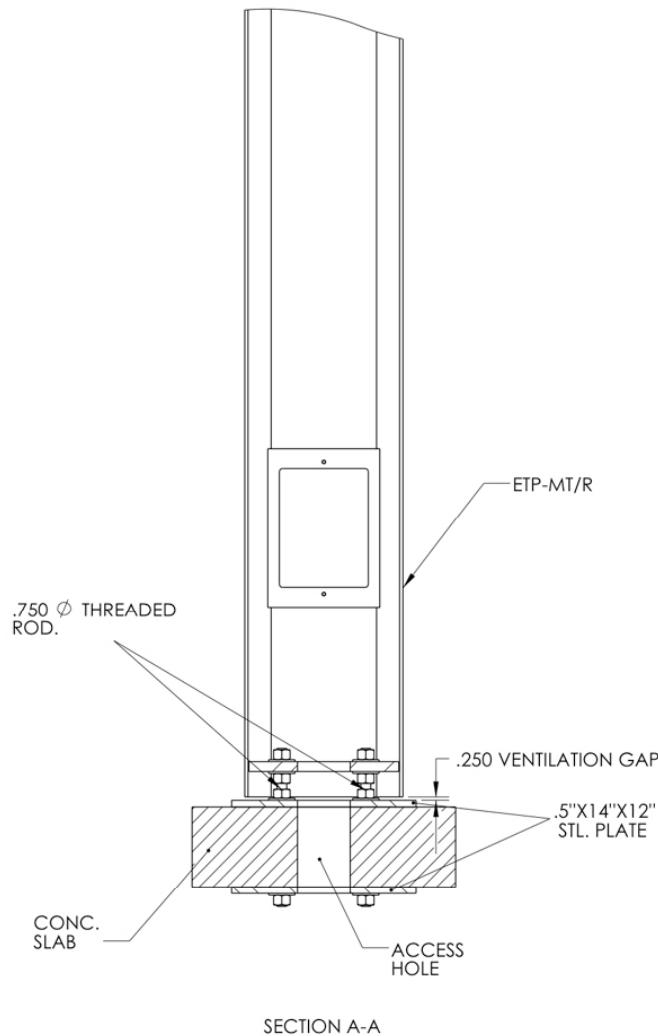

ETP-PDMK-4 Parking Deck Mounting Kit

Designed for mounting Emergency Phone Tower model ETP-MT/R and variants into pre-existing concrete foundation.

Copyright 2009 Talk-A-Phone Co. All rights reserved.