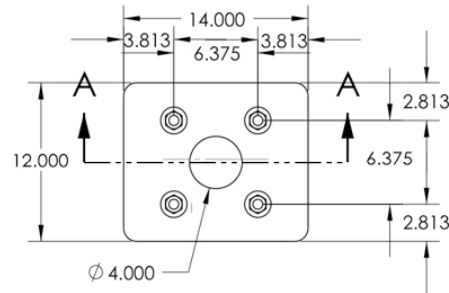

ETP-PDMK-4 Parking Deck Mounting Kit

Designed for mounting Emergency Phone Tower model ETP-MT/R and variants into pre-existing concrete foundation.

Copyright 2009 Talk-A-Phone Co. All rights reserved.