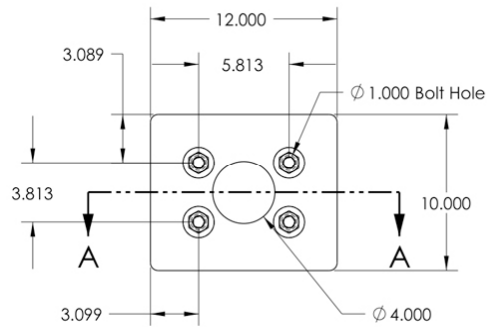

**ETP-PDMK-2 Parking Deck Mounting Kit**

Designed for mounting Emergency Phone Tower model ETP-MT and variants into pre-existing concrete foundation.

Copyright 2009 Talk-A-Phone Co. All rights reserved.