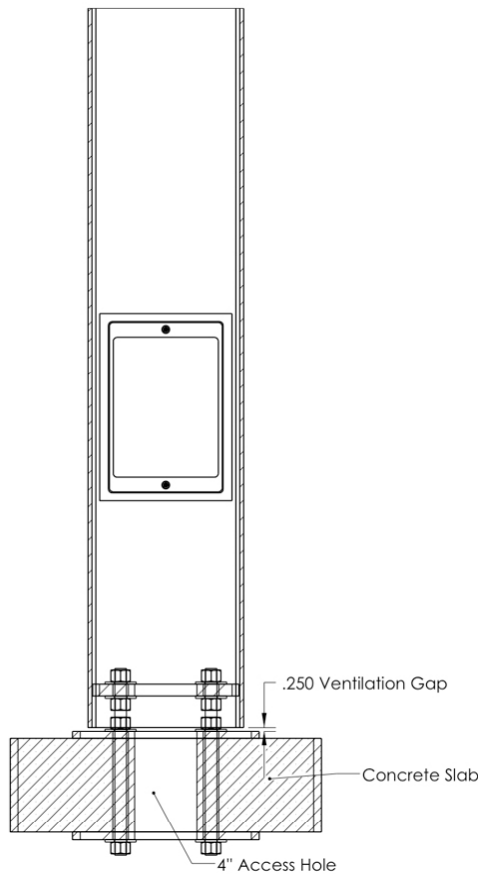

**ETP-PDMK-2 Parking Deck Mounting Kit**

Designed for mounting Emergency Phone Tower model ETP-MT and variants into pre-existing concrete foundation.

Copyright 2009 Talk-A-Phone Co. All rights reserved.