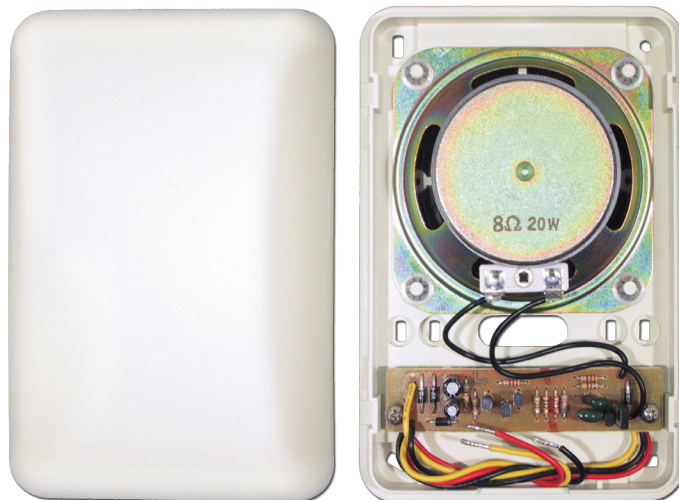

Echo™ Siren

ELK-71

The ELK-71 is a Two-Tone (Yelp & Steady) Siren mounted in an attractive surface mount plastic enclosure. This versatile Echo™ Series siren is designed to be heard but not seen!. Sound “echoes” off mounting surface from back plate edge.

This unique contemporary siren has a smooth, paintable, “no grill” surface that easily blends with any decor. This siren mounts to any flat surface or single gang electrical “J” box. Also available is the ELK-74, a compact version of the ELK-71.

FEATURES:

- Pre-Wired for easy Installation
- May be Painted or Wallpapered
- Mounting Hardware Included
- Lifetime Limited Warranty

SPECIFICATIONS:

- Operating Voltage: 6 - 14 Volts DC
- Sound Level: 100 db @ 1 meter, 13.8vdc
- Current Draw: 480mA @ 13.8vdc
- Size: 4.375” H x 6.375” W x 1.875” D
- Color: White

WIRING INSTRUCTIONS:

- Yellow = STEADY (+)
- Red = YELP (+)
- Black = NEG (-)

For more information, contact your local ELK Representative or call (800)797-9355.

ELK
PRODUCTS

Securing & Simplifying Life

(800)797-9355
(828)397-4200
www.elkproducts.com