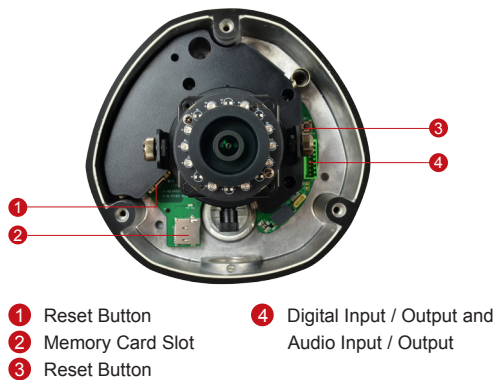

E77

10MP Outdoor Dome with D/N, Adaptive IR, Basic WDR, Fixed Lens

- 10 Megapixel with 4K/1080p
- Day & Night with Adaptive IR LED
- Super Wide Angle Fixed Lens with f3.6mm / F1.8
- Basic WDR (70 dB)
- 30 fps at 1920 x 1080
- Weatherproof (IP66) and Vandal Proof (IK10)

PHOTO INDICATION

DIMENSION DIAGRAM

Unit: mm [inch]

ACCESSORY OPTIONS

Dome Cover		
PDCX-1101		4-inch, smoke, vandal proof

Popular Mounting Solutions	
Surface	Accessories not required
Wall	PMAX-0308
Pendant	PMAX-0101 + PMAX-0103
Corner	PMAX-0101 + PMAX-0305 + PMAX-0402
Pole	PMAX-0101 + PMAX-0305 + PMAX-0503
Flush	PMAX-1003
Gang Box	PMAX-0804

* For more mounting solutions, please refer to Project Planner on www.acti.com

PRODUCT SPECIFICATION

E77

• Device

Device Type	Outdoor Dome Camera
Image Sensor	Progressive Scan CMOS
Sensor Size	1/2.3"
Day / Night	Yes
Superior Low Light Sensitivity	No
Minimum Illumination	Color: 0.1 lux at F1.8 (30 IRE, 2400°K); B/W: 0 lux (IR LED on)
Color to B/W Switch	ISP based switch, configurable
Mechanical IR Cut Filter	Yes
IR Sensitivity Range	700~1100nm
IR LED	Adaptive IR LED (IR Exposure Compensation) x 10 (850nm)
IR Working Distance	30 m (0 lux, 30 IRE, Gain 255, Auto shutter mode)
Electronic Shutter	1/5 ~ 1/2,000 sec (manual mode); 1/5 ~ 1/10,000 sec (auto mode)

• Interface

Digital Input	1, Terminal block
Digital Output	1, Terminal block
Local Storage	MicroSDHC/MicroSDXC memory card slot (card not included)

• General

Power Source / Consumption	PoE Class 2 (IEEE802.3af) / 6.49W (IR on)
Weight	1.006 kg (2.218 lb)
Dimensions (Ø x H)	150.4 mm x 116.9 mm (5.9" x 4.6")
Environmental Casing	Weatherproof (IP66 rated); Vandal proof (IK10 rated); Transparent dome cover
Mount Type	Surface, Pendant, Wall, Corner, Pole, Flush, Gang box
Starting Temperature	-20°C ~ 50°C (-4°F ~ 122°F)
Operating Temperature	-40°C ~ 50°C (-40°F ~ 122°F)
Operating Humidity	10% ~ 85% RH
Approvals	CE (EN 55022 Class B, EN 55024), FCC (Part15 Subpart B Class B), IK10, IP66, NEMA 4X