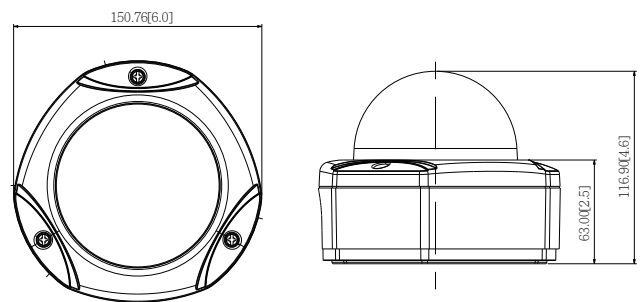

E77

10MP Outdoor Dome with D/N, Adaptive IR, Basic WDR, Fixed Lens

- 10 Megapixel with 4K/1080p
- Day & Night with Adaptive IR LED
- Super Wide Angle Fixed Lens with f3.6mm / F1.8
- Basic WDR (70 dB)
- 30 fps at 1920 x 1080
- Weatherproof (IP66) and Vandal Proof (IK10)

PHOTO INDICATION

DIMENSION DIAGRAM

Unit: mm [inch]

ACCESSORY OPTIONS

Dome Cover		
PDCX-1101		4-inch, smoke, vandal proof

Popular Mounting Solutions	
Surface	Accessories not required
Wall	PMAX-0308
Pendant	PMAX-0101 + PMAX-0103
Corner	PMAX-0101 + PMAX-0305 + PMAX-0402
Pole	PMAX-0101 + PMAX-0305 + PMAX-0503
Flush	PMAX-1003
Gang Box	PMAX-0804

• Interface

Digital Input	1, Terminal block
Digital Output	1, Terminal block
Local Storage	MicroSDHC/MicroSDXC memory card slot (card not included)

• General

Power Source / Consumption	PoE Class 2 (IEEE802.3af) / 6.49W (IR on)
Weight	1.006 kg (2.218 lb)
Dimensions (Ø x H)	150.4 mm x 116.9 mm (5.9" x 4.6")
Environmental Casing	Weatherproof (IP66 rated); Vandal proof (IK10 rated); Transparent dome cover
Mount Type	Surface, Pendant, Wall, Corner, Pole, Flush, Gang box
Starting Temperature	-20°C ~ 50°C (-4°F ~ 122°F)
Operating Temperature	-40°C ~ 50°C (-40°F ~ 122°F)
Operating Humidity	10% ~ 85% RH
Approvals	CE (EN 55022 Class B, EN 55024), FCC (Part15 Subpart B Class B), IK10, IP66, NEMA 4X