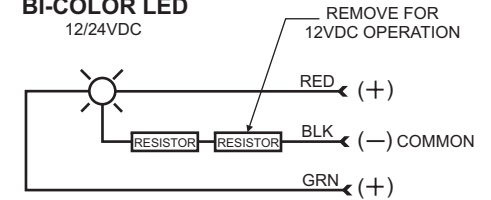

SCHEMATIC

BI-COLOR LED
12/24VDC

KEYSWITCH

KEY IN CENTER
NEUTRAL POSITION

AUDIBLE

KEY IN CLOCKWISE
MOMENTARY POSITION

KEY IN COUNTER-CLOCKWISE
MAINTAINED POSITION

DynaLock Corporation
705 Emmett Street • Bristol, CT 06010
Tel: (860) 582-4761 • Fax: (860) 585-0338

Wiring Diagram

DRWN: JAS Date: 12/16/02

CHK'D: JAS Date: 12/16/02

CHK'D: Date:

APPV'D: JAS Date: 12/16/02

Title: WIRING DIAGRAM - MODEL #6370
SINGLE ZONE DELAY EGRESS
CONTROL/MONITOR STATION

Page 1 Of 1

Scale: — Size: A