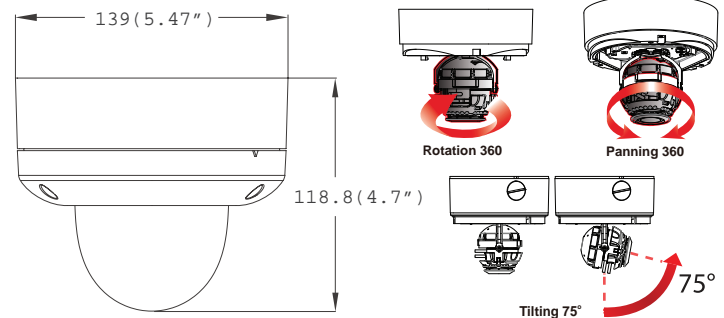

Dimensions (unit : mm)