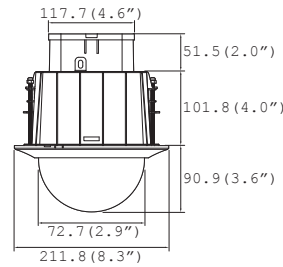

Dimensions (unit : mm)

Summary

The MPTZ20XFM MEGAPIX camera is a triple codec Pan, Tilt, Zoom network camera that provides 1080P megapixel resolution at 30 frames per second. The camera's advanced technologies such as True Day and Night, 3D-DNR, and WDR will deliver the best images in any type of environment. The camera's powerful 4.7~94mm Lens offers instant 20x Optical zoom controller from the camera's web-viewer without the need for additional cabling. And Power over Ethernet, Two-way Audio, and Micro SD card slot allow you to view and control your MEGApix camera anywhere in the world in just minutes.

Features

- ONVIF Compliant
- 2.1 Megapixels, 30fps at All Resolution
- Triple Codec, Simultaneous Multi Stream
- 1/2.8" CMOS Sensor
- 4.7~94mm Varifocal Auto Iris Lens
- 20X Optical Zoom with Auto Focus
- 12X Digital Zoom
- Auto Day and Night with IR Cut Filter
- Pan 0~360° Endless, 360° Per Second Pan Speed
- Vector Drive Technology (Pan/Tilt Motion in Shortest Path)
- 255 Preset Positions, 4 Sequences, 8 Swings, 8 Tours
- WDR (Wide Dynamic Range)
- 3D-DNR (3D Digital Noise Reduction)
- AGC / BLC / AWB
- Two-Way Audio
- 3 Sensor Inputs, 1 Sensor Output
- Motion Detection with Smart Notifications
- Micro SD/SDHC Class 10 Card for Emergency Backup
- Heater and Fan Built-in
- AC24V & High Power PoE Injector (not included)

Specifications