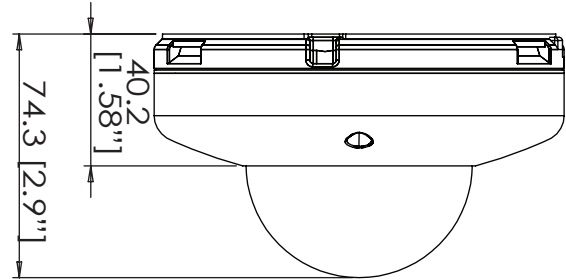

Dimensions (unit : mm)

Summary

The MF21M28T MEGApix camera is a triple codec Flat Vandal Dome network camera that provides 1080P megapixel resolution at 30 frames per second. The camera's advanced technologies such as True Day and Night, 3D-DNR, WDR, and Smart IR will deliver the best images in any type of environment. And Power over Ethernet will simplify installation by connecting both power and network through a single cable.

Features

- ONVIF Compliant, Profile S
- 2.1 Megapixels (1080P, 30fps)
- Triple Codecs with Simultaneous Dual-Stream
- 1/2.8" CMOS Sensor
- 2.8mm Fixed Lens
- 12X Digital Zoom
- TDN [True Day and Night]
- Power over Ethernet [PoE] & DC12V
- Privacy Zones (16) & Motion Detection
- Micro SD/SDHC Class 10 Card for Emergency Backup [Not Included]
- IP66 Certified [Weatherproof]
- WDR [Wide Dynamic Range]
- 3D-DNR [3D Digital Noise Reduction]

Specifications

IMAGE	
Image Sensor	1/2.8" Sony CMOS Sensor
Effective Pixels	1920 (H) x 1080 (V)
Minimum Scene Illumination	F1.8 (30IRE): 2.4 Lux [Color] F1.8 (30IRE): 0.5 Lux [B&W]
LENS	
Focal Length	2.8mm F1.8
Lens Type	Fixed Lens
Angle of View	Horizontal: 109°
Digital Zoom	x12
OPERATIONAL	
Brightness	0-20
Shutter Mode	Auto, Manual
Digital Slow Shutter	Off, up to 8x
DNR (Digital Noise Reduction)	Off/ Low/ Middle/ High
Auto Gain Control	Max 41dB
BLC (Back Light Compensation)	Off, On
WDR (Wide Dynamic Range)	Off, Low, Middle, High
Day and Night	Auto, Day (Color), Night (B/W)
Chroma (Hue & Saturation Settings)	0-20
Sharpness	0-10
Mirror & Flip	Off, On
Record Schedule	Continuous, Motion, Pre- & Post-Alarm
Alarm Notifications	Notifications Via E-mail
NETWORK	
LAN	802.3 Compliance 10/100 LAN
Video Compression Type	H.264, MPEG4, MJPEG (Super Fine-Low)
Resolution	1920X1080 (16:9) ~ 320X240 (4:3)
Frame Rate	Up to 30fps at All Resolutions
Streaming Capability	Dual-Stream at Different Rates and Resolutions
IP	IPv4, IPv6
Protocol	TCP/IP, HTTP, DHCP, PPPoE, ICMP, ARP, RARP, RTSP, NTP, UDP, Multicast
Maximum User Access	5 Users
ONVIF Conformance	Yes
Web Viewer	OS: Windows XP / Vista / 7, MAC OS Browser: Internet Explorer, Chrome, Firefox, Safari
Video Management Software	DW Spectrum
Memory Slot	Micro SDHC Card (4GB-32GB) Recording on Network Loss Card Not Included*
ENVIRONMENTAL	
Operating Temperature/ Humidity	-10°C ~ 50°C (14°F ~ 122°F)
Operating Humidity	Less than 90% (Non-Condensing)
IP Rating	IP66 (Protects against dust and high pressure water)
Other Certifications	CE, FCC, RoHS
ELECTRICAL	
Power Requirement	DC 12V, PoE (IEEE802.3af Class 2)
Power Consumption	3.6W, 300mA
MECHANICAL	
Material	Aluminum Die-casting
Dimensions	∅ 125 x 74.3mm (∅ 4.9 x 2.9")
Weight	1 lbs

Accessories (Optional)