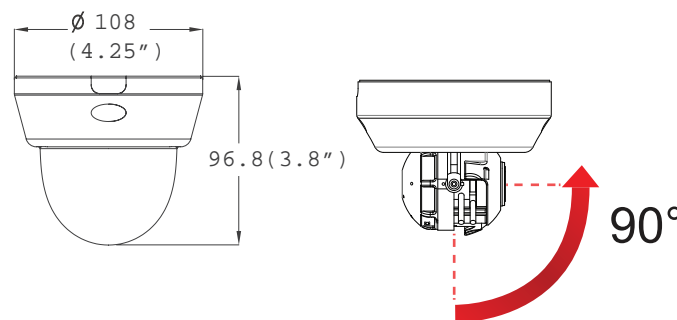

Dimensions (unit : mm)