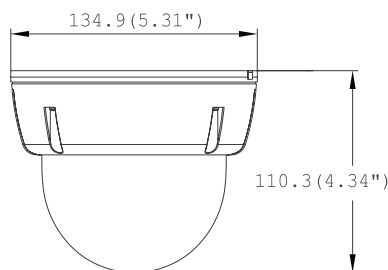

Dimensions (unit : mm)

Summary

Our Infinity DSP Series ensures excellent color sensitivity and high resolution in both day and night applications. The technology utilizes Star-Light, Wide Dynamic Range, Highlight Masking Exposure, and other great features to help produce a clear horizontal resolution of up to 620 TV lines. Super Vision at Anytime, Anywhere.

Features

- 1/3" Sony Super HAD CCD II
- 620 TV Lines [B&W], 600 TV Lines [Color]
- 3.3~12mm Varifocal Auto Iris Lens
- Electronic Day and Night
- WDR (Wide Dynamic Range)
- Smart DNR (Digital Noise Reduction)
- Star-Light (Super Low Light Technology)
- HME (Highlight Masking Exposure)
- AGC (Auto Gain Control)
- BLC (Back Light Compensation)
- AWB (Auto White Balance)
- Programmable Privacy Zones (8) & Motion Detection
- Easy Icon Driven OSD Menu with Built-in Joystick
- Auto Sensing 12VDC/24VAC with Line Lock
- RS-485 Built-in
- Secondary Video-BNC Output

Specifications

VIDEO	
Image Sensor	1/3" Sony Super HAD CCD II
Total Pixels	811 (H) x 508 (V), 411K Pixels
Scanning System	2 : 1 Interlace
Frequency	15.734KHz (H), 59.95Hz (V)
Synchronization	Internal or External
Horizontal Resolution	620 TV Lines [B&W], 600 TV Lines [Color]
Minimum Illumination	F1.2 (30IRE): 0.14 Lux [Color] F1.2 (30IRE): 0.03 Lux [B&W]
S/N Ratio	50dB (AGC off)
Video Output	CVBS: 1.0Vp-p / 75 Ω
LENS	
Focal Length	3.3-12mm
Lens Type	DC Auto Iris
OPERATIONAL	
Back Light	OFF / BLC / HME / WDR
Auto Gain Control	OFF / LOW / MID / HIGH / HIGHEST
Star-Light	OFF / X2-X1024
3D Digital Noise Reduction	OFF / LOW / MID / HIGH / SMART
White Balance	AWC / ATW / MANUAL / PUSHLOCK
Mirror	OFF / MIRROR
Sharpness	0-30
Gamma	MANUAL / 0.45 / 0.60 / 1.0
Side Light Compensation	OFF / ON
Night Up	OFF / ON
Motion Detection	OFF / ON (4 Areas)
Privacy Zones	OFF / ON (8 Programmable Zones)
Dead Pixel Cancellation	OFF / AUTO
Languages	ENGLISH / MANDARIN / CANTONESE / JAPANESE / GERMAN / FRENCH / ITALIAN / RUSSIAN / SPANISH / DUTCH
ENVIRONMENTAL	
Operating Temperature	-10°C ~ 55°C (14°F ~ 131°F)
Operating Humidity	Less than 90% (Non-Condensing)
Storage Temperature	-20°C ~ 70°C (-4°F ~ 158°F)
ELECTRICAL	
Power Requirement	Dual (12VDC & 24VAC)
Power Consumption	12VDC: 1.8W, 150mA 24VAC: 2.4W, 100mA
MECHANICAL	
Housing Material	Plastic
Dome Cover Material	Polycarbonate
Dimensions	∅134 X 110.3 mm (∅5.31 X 4.34 in)
Weight	0.79 lbs

Accessories (Optional)