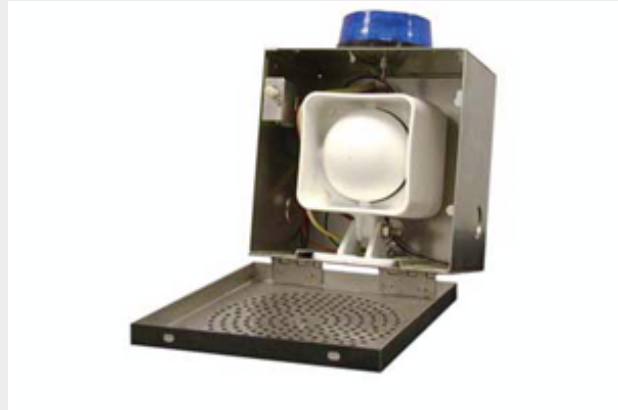

DS-301 Set

Dual Tone 25 Watt Siren with Enclosure
Sku: 4111136416

Features:

- Dual tone siren - steady and warble
- Stainless steel enclosure
- Indoor/outdoor use
- Dual tamper switches, front and rear
- Mounting hole for optional STL-1 strobe (shown)

Specifications:

Operating voltage:	6 - 14 VDC
Sound output:	117 dB @ 12 VDC
Current draw:	1 A @ 12 VDC
Dimensions:	5.7
Color:	White (siren), Stainless (box)
Material:	Stainless steel box and hardware with UV-resistant high impact plastic siren
Wiring:	Red-warble, Yellow-steady, White-common