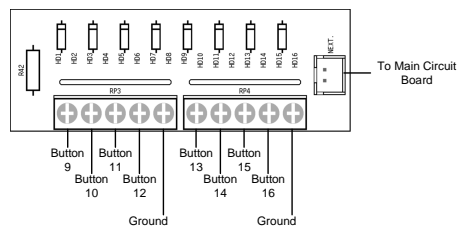

APPLICATIONS

- Can be placed at:
  - Front/Rear Entrances
  - Remote Entryways
  - Marine Docks
  - Delivery Docks
  - Secured Facilities
  - Senior Housing
  - Disabled Housing
  - Apartment Complex
  - Townhouses
  - Condominiums
  - Small Business Offices
- Use in any building with multiple phone lines