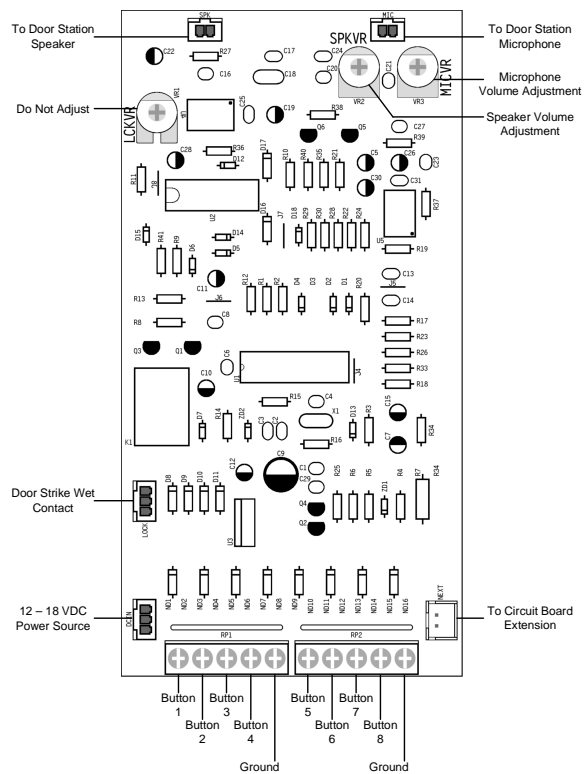

APPLICATIONS

- Can be placed at:
  - Front/Rear Entrances
  - Remote Entryways
  - Marine Docks
  - Delivery Docks
  - Secured Facilities
  - Senior Housing
  - Disabled Housing
  - Apartment Complex
  - Townhouses
  - Condominiums
  - Small Business Offices
- Use in any building with multiple phone lines