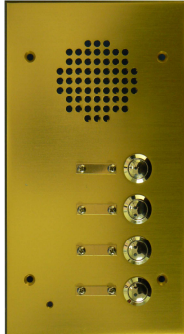

## DESCRIPTION

**DP28-NM4**  
4-Unit Door Station

The **DP28-NMx\*** is a multi-button Door Station manufactured in aluminum with anodized brass or brushed aluminum finish. This is the perfect Door Station for multi-unit entryways such as apartment complexes. Available with 2-16 buttons, this model will accommodate most any number of units from a single entryway. Additional buttons more than 16 on a single Door Station may also be available upon request as a special order. This Door Station also has an Electric Lock Controller already built in.

\*x is the number of buttons on the Door Station

## FEATURES

- Available with anodized brass or brushed aluminum finish
- Uses only one more wire than there are units for installation
- Simple installation; only one lead from each apartment unit required
- Standard DP28- NMx's handle 2-16 units (more than 16 units can be special ordered)
- Built-in Electrical Lock Controller
- Quality stainless-steel mechanical buttons
- Surface mounts available for 2-12 button Door Stations
- 2 to 8 button Door Stations can be flush mounted into 4-gang masonry boxes
- 9 to 12 button Door Stations can be flush mounted into 5-gang masonry boxes
- Custom button amount and configuration can be easily through special order