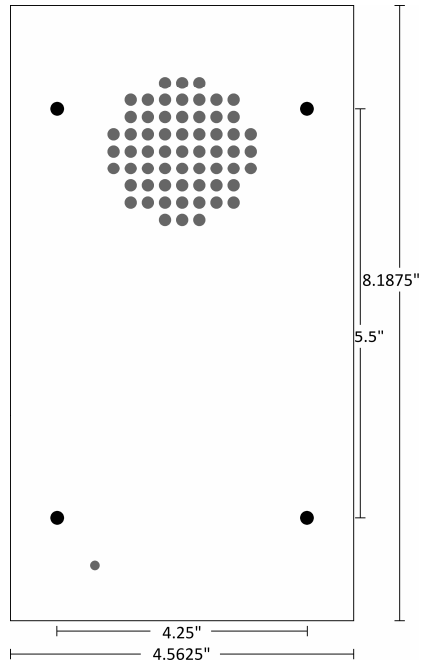

ACNC/TotalPlex®

DP28-NMx
Multi-Unit Door Station

SPECIFICATIONS

Power Requirement:

- 12 to 18 VDC/AC

Dimensions:

- **2-8 buttons (4-Gang):** 4.563" x 8.188" x 1.75"
- **9+ buttons:** customer specified dimensions

Shipping Weight:

- 2.0 lbs

Speaker:

- Frequency Response: 400~2.8kHz
- Impedance: 8Ω
- Peak Power: 0.25W

Microphone:

- Frequency Response: 200~6.8kHz