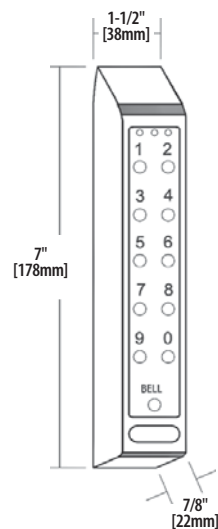

» MODELS

PART # | Description

DK-26BK	Digital Keypad System - Narrow Stile, Black Anodized
DK-26BKXB	DK-26 w/ Expansion Board - Narrow Stile, Black Anodized
DK-26PBK	Digital Keypad Pad - Narrow Stile, Black Anodized
DK-26PSS	Digital Keypad Pad - Narrow Stile, Stainless Steel
DK-26SS	Digital Keypad System - Narrow Stile, Satin Stainless
DK-26SSXB	Digital Keypad System - Narrow Stile w/ Expansion, Satin Stainless
DK-26WBK	Digital Keypad System - Wiegand, Narrow Stile, Black Anodized
DK-26WSS	Digital Keypad System - Wiegand, Narrow Stile, Satin Stainless