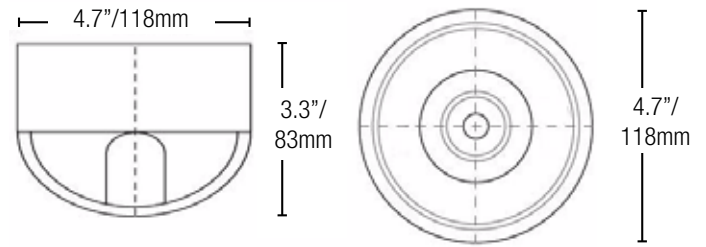

Anti-Glare Technology

Typical

DBD13 Series

Specifications

Image Sensor Type:	1/4" Color Image Sensor
Video Format:	NTSC
Horizontal Resolution:	480 TV Lines
Scan System:	2:1 interlace
Sync System:	Internal
S/N Ratio:	More than 48dB
Iris:	AES
AES Shutter Speed:	1/60 ~ 1/50,000 Sec.
Mini Illumination:	3.0 Lux
Video Output:	Composite 1.0 Vpp @ 75 ohm
Lens/Focal Length/Type:	3.6 mm Fixed
Lens/ Lens Mount:	Fixed
Aperture:	F2.0
FOV (Diagonal):	73 degrees
Termination:	BNC
IR LED/Qty/LED Type (nm)/ Night Vision Range:	N/A
Power Requirement:	12V DC
Power Consumption:	100 mA
Operating Temp Range:	14°~122° F / -10° ~ 50° C
Unit Weight:	0.3kg / 0.5lb
Unit Dimensions:	4.7"/118mm x 3.3"/93mm (Dia x H)
Environmental Rating:	N/A
Built In Microphone:	No

Dimensions

Product Information

DBD13TL	Single Camera
UPC:	8-41430-00612-1
Weight:	0.4kg / 0.9lbs
Package Dimensions: (W x D x H)	130mm x 97mm x 130mm 5.1" x 3.8" x 5.1"
Package Cube:	0.0016 cbm / 0.058cu ft
DBD13-PK4	Camera 4 Pack
UPC:	8-41430-00674-9
Weight:	1.6kg / 3.6lbs
Package Dimensions: (W x D x H)	270mm x 270mm x 97mm 10.6" x 10.6" x 3.8"
Package Cube:	0.0071 cbm / 0.250cu ft