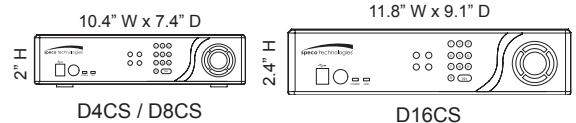

EZ Set-Up Wizards!

One click wizard guides you to set up essentials of the system in a logical and easy to understand sequence.

- Date/Time • Recording method • Recording video quality • Network

- Automatic camera detection (Plug & Play)
- Digital Zoom in live mode and playback
- Covert camera operation provides enhanced security and administrator control
- Playback while watching live on same monitor
  - Up to 30 minutes pre-alarm recording
  - Up to 15 minutes post-alarm recording
- User Access: up to 10 concurrent users
- Hard drive status monitoring
- Remote upgrade
- USB mouse supported (not included)
- Multiple language on-screen menus
- Password to secure installation with configurable user authentication levels
- 2-way audio communication
- 3 year warranty
- **Free Apps with support for view on smartphones**
  iPhone and Android are trademarks of Apple & Google respectively. BlackBerry is registered to RIM.

Specifications

Recording rate up to 480FPS
Simultaneous live view or playback while continuing to record, network transfer
Email notification of alarm events
DVR supports static IP, DHCP, PPPoE and DDNS
Power Consumption: 4 CH: 12V/3A
8 / 16 CH: 12V/5A

Power Supply - UL power supply included
Operating Temperature: 41° F – 104° F
Dimensions: 4 / 8 CH: 10.4" (W) x 2" (H) x 7.4" (D)
16 CH: 11.8" (W) x 2.4" (H) x 9.1" (D)
Weight: 4 / 8 CH: 3.75 lbs.
16 CH: 5.5 lbs.

Optional Accessories

Speco Technologies is constantly developing and improving products.

We reserve the right to modify product design and specifications without notice and without incurring any obligation.

Rev. 1/22/13