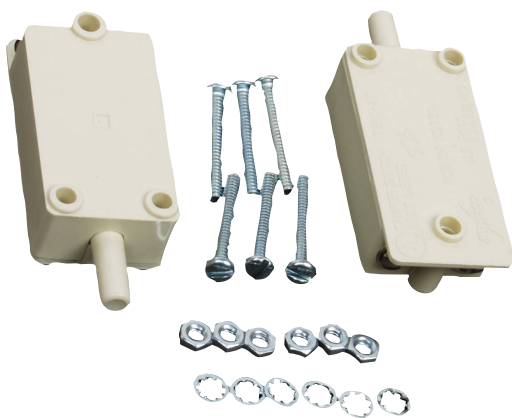

D110 Tamper Switch

www.boschsecurity.com

BOSCH

Invented for life

Screw-on tamper switch that fits all enclosures.
Shipped in packages of two.

Certifications and approvals

Region	Certification
USA	CSFM 7167-1615:0124

Ordering information

D110 Tamper Switch

Screw-on tamper switch that fits all enclosures.
Shipped in packages of two.
Order number **D110**