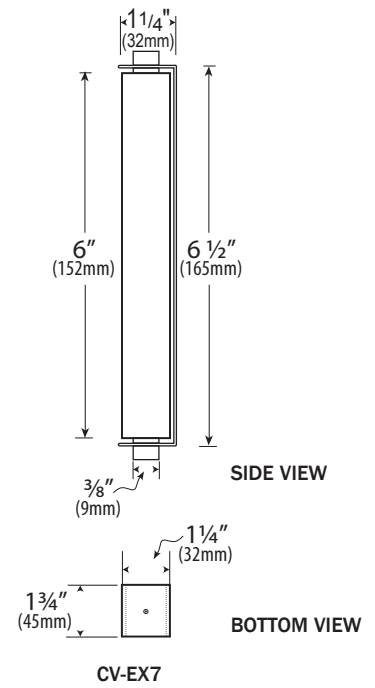

The compact EX-7 (6.5" long) can be mounted on either the door frame or over the door (horizontally).

Exit Watch kit includes mounting hardware and 12V DC regulated plug-in power transformer.

CV-EX7

CV-EX36

## SPECIFICATIONS

IMAGE DEVICE:	SONY 1/3" SUPER HAD II CCD (758H X 494V)
RESOLUTION:	600 TVL COLOR 700 TVL B&W
SHUTTER CONTROL:	AUTO 1/60 - 1/100,000
ELECTRONIC SHUTTER:	BUILT-IN
LENS:	3.7MM FLAT PINHOLE LENS
MINIMUM ILLUMINATION:	0.001 LUX @ F1.2
VIDEO OUTPUT:	AUTO 1.0VP-P @ 75 OHMS
SIGNAL/NOISE RATIO:	>48DB
BACKLIGHT COMPENSATION:	AUTO
OUTPUT:	VIDEO: BNC POWER: DC JACK
VOLTAGE:	12V DC
CURRENT DRAW:	100MA
TEMP RANGE:	10F TO +126F (-12C TO +52C)
DIMENSIONS:	34 1/2" x 1" x 1" 3/4" (877MM x 25MM x 45MM)